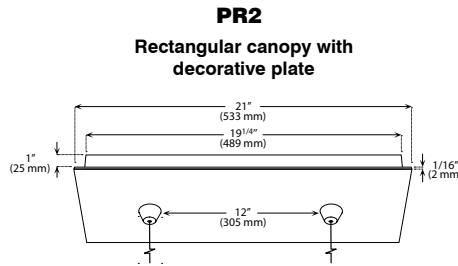

Available in 3 painted colors or 3 plated finishes.