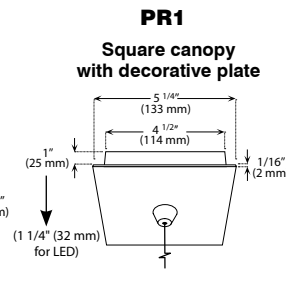

Available in 3 painted colors or 3 plated finishes.