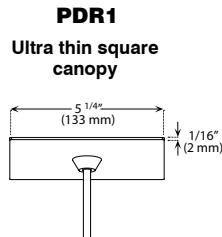

Available in 3 painted colors or 3 plated finishes.