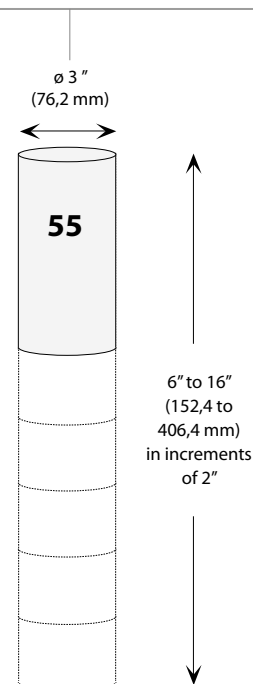

Glass Shade

55

Complete unit consists of:
Canopy + Cable/Stem + Suspension System + Shade

FLUORESCENT SPECIFICATIONS

SOURCE	Compact Fluorescent Lamps 13W, 18W, 26W and 32W (not included)
POWER SUPPLY	120V/277V Universal Electronic Ballast
DIMMING	No dimming available
CERTIFICATION	cULus E303743

LED SPECIFICATIONS

INSTALLATION	For PD1 and PDR1 canopies a junction box extension is provided.
CRI	90 +
COLOR TEMPERATURE	2,700K or 3,000K
POWER SUPPLY	Magtech Driver, constant current output.
SOURCE	Bridgelux LED arrays 6W. Delivers a lumen maintenance greater than 70% after 50,000 hours of operation (L70). Provide a clean white light without pixilation and produces high quality true color. Inside 3 steps MacAdam ellipse.
LUMENS OUTPUT	270 lumens, 45 lumens/watt
VOLTAGE	120V
WARRANTY	5 year warranty on the LED module and driver
DIMMING	Dimmable with leading edge/forward phase and trailing edge/reverse phase or electronic low voltage dimmers. Please see Web site for complete compatibility chart.
CERTIFICATION	cULus E357146

SUPPORT

GABY CENTER Gaby Center made of alloy steel.

TC

THREADED RING Threaded Ring made of high quality aluminum.

RF

DIMENSIONS FOR 55

CONTRAST
LIGHTING

CONTRAST LIGHTING M. L. INC.
1009 RUE DU PARC-INDUSTRIEL
LÉVIS QC G6Z 1C5
CANADA

Tel: 1-888-839-4624
Fax: 1-877-839-7057
info@contrastlighting.com
www.contrastlighting.com