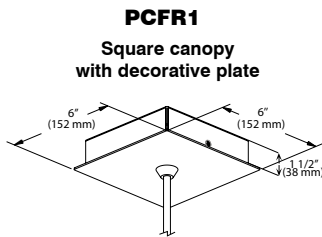

Available in 3 painted colors or 3 plated finishes.