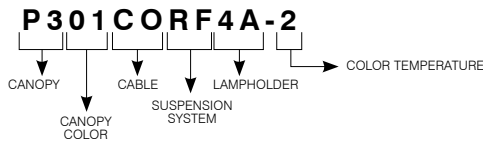

LED CANOPY CODIFICATION EXAMPLE

LED Canopy ORDERING CODE

CANOPY	CANOPY COLOR	CABLE OR STEM	SUSPENSION SYSTEM	LAMPHOLDER	COLOR TEMPERATURE
P3	PAINT	CABLE	RF	4A	
PD1	01 White	BK Black	RF Threaded Ring	4A LED	-2 2,700K
PDR1	02 Black	CO Metal			-3 3,000K
PR1	05 Architectural Bronze	STEM			
	PLATED	06 06"			
	04BR Brushed Chrome	12 12"			
	12BR Brushed Nickel	18 18"			
	13 Satin Nickel	24 24"			
		36 36"			
		48 48"			

(Stem available only with P3 and PR1)