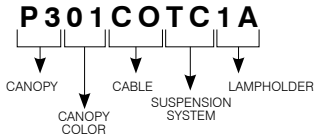

Glass Shade 55

**Complete unit consists of:
Canopy + Cable/Stem + Suspension System + Shade**

BI-PIN AND MR16 CANOPY CODIFICATION EXAMPLE

BI-PIN and MR16 Canopy ORDERING CODE

CANOPY	CANOPY COLOR	CABLE OR STEM	SUSPENSION SYSTEM	LAMPHOLDER	VOLTAGE
P1	PAINTED	12V COAXIAL CABLE	TC Gaby Center	1A Bi-Pin and MR16	Standard: 120V/12V 277V/12V
P2	01 White	BK Black			
P3	02 Black	CO Metal			
PD1	05 Architectural Bronze				
PDR1		STEM			(Available only with Bi-Pin and stem)
PR1	PLATED	06 06"			
PR2	04 Chrome	12 12"			
	04BR Brushed Chrome	18 18"			
	12BR Brushed Nickel	24 24"			
	13 Satin Nickel	36 36"			
	(Available only with P1 and P2)	48 48"			
		(Stem available only with P1, P2, P3 and PR1)