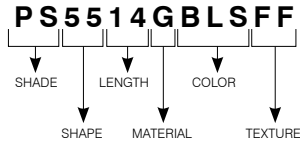

Available for Glass Shades of 10" (254 mm) and more.
Glass Shade must have minimal length of 11" for Fluorescent 26W DTT and 46W TTT.

LED CANOPY CODIFICATION EXAMPLE

LED Canopy ORDERING CODE

CANOPY	CANOPY COLOR	CABLE OR STEM	SUSPENSION SYSTEM	LAMPHOLDER	COLOR TEMPERATURE
P3	PAINT	CABLE	RF	4A	
PD1	01 White	BK Black	RF Threaded Ring	4A LED	-2 2,700K
PDR1	02 Black	CO Metal			-3 3,000K
PR1	05 Architectural Bronze	STEM			
	PLATED	06 06"			
	04BR Brushed Chrome	12 12"			
	12BR Brushed Nickel	18 18"			
	13 Satin Nickel	24 24"			
		36 36"			
		48 48"			

(Stem available only with P3 and PR1)

Glass Shade 55

**Complete unit consists of:
Canopy + Cable/Stem + Suspension System + Shade**

GLASS SHADE CODIFICATION EXAMPLE

Glass Shade ORDERING CODE

SHAPE	SHADE	LENGTH*	MATERIAL	COLOR	TEXTURE	ASPECT (Available only with clear texture)	STEM
PS	55	06 6 inches 08 8 inches 10 10 inches 12 12 inches 14 14 inches 16 16 inches	G Glass	BLS Smoked Blue GRS Smoked Grey M Smoked Amber	C Clear FF Frosted interior/exterior ICE Ice LK Lake LT1 Lotus frosted flower LT2 Lotus glossy flower STR Striped SW Snow	A4 Bubbly A6 Granite	... Standard -TM Steel pins (Only with LED)
				R Red	C Clear FF Frosted interior/exterior ICE Ice LK Lake SW Snow	A4 Bubbly A6 Granite	
				N Natural	C Clear FF Frosted interior/exterior ICE Ice LK Lake LT1 Lotus frosted flower LT2 Lotus glossy flower STR Striped SW Snow	A4 Bubbly A6 Granite	
				BK Black CAP Cappuccino CHO Chocolate FUR Furia NEP Neptune W White	... Standard : White interior/ Glossy exterior FF Frosted interior/exterior		
				EVA Eva VAN Vanilla	C Clear FF Frosted interior/exterior		