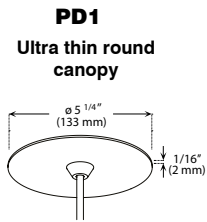

Available in 3 painted colors or 3 plated finishes.