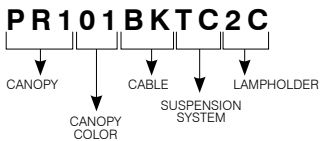

GU24 CANOPY CODIFICATION EXAMPLE

GU24 Canopy ORDERING CODE

CANOPY	CANOPY COLOR	CABLE OR STEM	SUSPENSION SYSTEM	LAMPHOLDER
			TC	2C
P3	PAINT	120V CABLE	TC Gaby Center	2C GU24
PD1	01 White	BK Black		
PDR1	02 Black	WH White		
PR1	05 Architectural Bronze			
	PLATED	FABRIC		
	04BR Brushed Chrome	BK Black		
	12BR Brushed Nickel	ST Silver		
	13 Satin Nickel	OT Orange		
		RT Red		
		BRT Brown		
		BBT Brown/Beige		
(Stem available only with P3 and PR1)