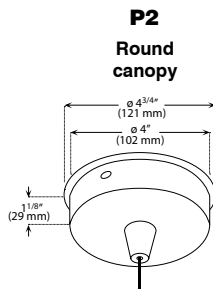

Available in 3 painted colors or 4 plated finishes.