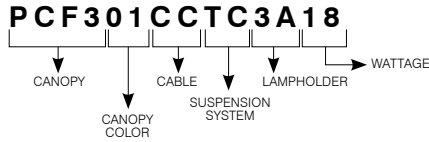

GU24 CANOPY CODIFICATION EXAMPLE

GU24 Canopy ORDERING CODE

CANOPY	CANOPY COLOR	CABLE OR STEM	SUSPENSION SYSTEM	LAMPHOLDER
			TC	2C
P3	PAINT	120V CABLE	TC Gaby Center	2C GU24
PD1	01 White	BK Black		
PDR1	02 Black	WH White		
PR1	05 Architectural Bronze			
	PLATED	FABRIC		
	04BR Brushed Chrome	BK Black		
	12BR Brushed Nickel	ST Silver		
	13 Satin Nickel	OT Orange		
		RT Red		
		BRT Brown		
		BBT Brown/Beige		
(Stem available only with P3 and PR1)				

Glass Shade 55

**Complete unit consists of:
Canopy + Cable/Stem + Suspension System + Shade**

FLUORESCENT CANOPY CODIFICATION EXAMPLE

Fluorescent Canopy ORDERING CODE

CANOPY	CANOPY COLOR	CABLE AND STEM	SUSPENSION SYSTEM	LAMPHOLDER	WATTAGE
PCFR1 PCF3	PAINT	CABLE	TC	3A	
	01 White	BK Black	TC Gaby Center	3A Compact Fluorescent	13 13W DTT G24q-1
	02 Black	CC Clear			18 18W DTT G24q-2 18W TTT GX24q-2
	05 Architectural Bronze	STEM			42 26W DTT G24q-3 26W TTT GX24q-3 32W TTT GX24q-3 42W TTT GX24q-4
	PLATED	06 06"			
	04BR Brushed Chrome	12 12"			
	12BR Brushed Nickel	18 18"			
	13 Satin Nickel	24 24"			
		36 36"			
		48 48"			