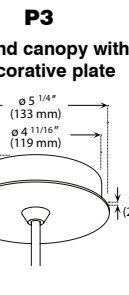

CANOPY SPECIFICATIONS

- CANOPY
- P1 and P2 are made of gauge 20 cold rolled steel.
 - P3, PD1, PDR1, PR1, PR2, PCF3 and PCFR1 are decorative plates made of gauge 14 and 20 cold rolled steel.

Available in 3 painted colors or 4 plated finishes.

PS5512GRFF (Illustrated)

INSTALLATION These canopies fit in 4" (102 mm) junction boxes.

- CABLE AND STEM**
- Cables offered in standard lengths of 6' (1,829 mm). Custom length up to 10' (3,048 mm) for 12V cable and 20' (6,096 mm) for 120V cable (available upon request).
 - 5/16" Steel stems matching the canopy color offered in increments from 6" (152 mm) to 48" (1,219 mm).