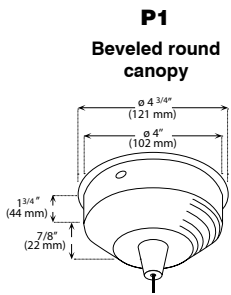

CANOPY SPECIFICATIONS

- CANOPY
- P1 and P2 are made of gauge 20 cold rolled steel.
 - P3, PD1, PDR1, PR1, PR2, PCF3 and PCFR1 are decorative plates made of gauge 14 and 20 cold rolled steel.

Available in 3 painted colors or 4 plated finishes.

PS5512GRFF (Illustrated)

INSTALLATION These canopies fit in 4" (102 mm) junction boxes.

- CABLE AND STEM**
- Cables offered in standard lengths of 6' (1,829 mm). Custom length up to 10' (3,048 mm) for 12V cable and 20' (6,096 mm) for 120V cable (available upon request).
 - 5/16" Steel stems matching the canopy color offered in increments from 6" (152 mm) to 48" (1,219 mm).