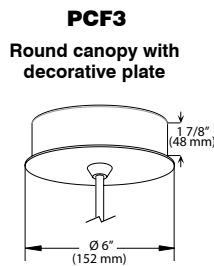

CANOPY SPECIFICATIONS

- CANOPY
- P1 and P2 are made of gauge 20 cold rolled steel.
 - P3, PD1, PDR1, PR1, PR2, PCF3 and PCFR1 are decorative plates made of gauge 14 and 20 cold rolled steel.

Available in 3 painted colors or 4 plated finishes.

PS5512GRFF (Illustrated)

INSTALLATION These canopies fit in 4" (102 mm) junction boxes.

- CABLE AND STEM**
- Cables offered in standard lengths of 6' (1,829 mm). Custom length up to 10' (3,048 mm) for 12V cable and 20' (6,096 mm) for 120V cable (available upon request).
 - 5/16" Steel stems matching the canopy color offered in increments from 6" (152 mm) to 48" (1,219 mm).