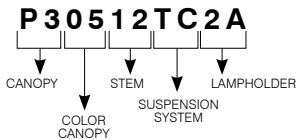

MED/E26 CANOPY CODIFICATION EXAMPLE

MED/E26 Canopy ORDERING CODE

CANOPY	CANOPY COLOR	CABLE AND STEM	SUSPENSION SYSTEM	LAMPHOLDER
P1	PAINTED	120V CABLE	TC Gaby Center	2A MED/E26
P2	01 White	BK Black		
P3	02 Black	WH White		
PD1	05 Architectural Bronze			
PDR1		FABRIC		
PR1	PLATED	BKT Black		
PR2	04 Chrome	ST Silver		
	04BR Brushed Chrome	OT Orange		
	12BR Brushed Nickel	RT Red		
	13 Satin Nickel	BRT Brown		
	(Available only with P1 and P2)	BBT Brown/Beige		
		(Stem available only with P1, P2, P3 and PR1)		

Available for Glass Shades of 10" (254 mm) and more.