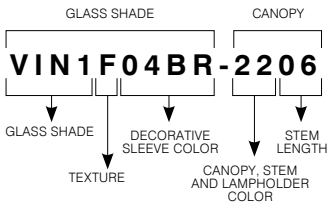

Vinea 1

Signature Suspension Made of Hand Blown Glass

DECORATIVE SLEEVE

Made of high quality aluminum.
(Available in 5 plated finishes)

DIMENSIONS FOR VINEA 1

CODIFICATION EXAMPLE VINEA 1

ORDERING CODE Vinea 1

GLASS SHADE			CANOPY	
GLASS SHADE	TEXTURE	DECORATIVE SLEEVE COLOR	CANOPY, STEM AND LAMPHOLDER COLOR	STEM LENGTH
VIN1				
VIN1	Clear	03BR Brushed Gold	H Harmonized with decorative sleeve	06 6 inches
	F Frosted	03SA Satin Gold	22 Matte Black	12 12 inches
		04BR Brushed Chrome		18 18 inches
		18 Copper		24 24 inches
		19 Satin Copper		30 30 inches
				36 36 inches
				42 42 inches
				48 48 inches