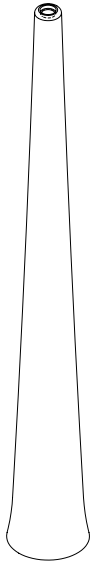

Vinea 1

Signature Suspension Made of Hand Blown Glass

DECORATIVE SLEEVE

Made of high quality aluminum.
(Available in 5 plated finishes)