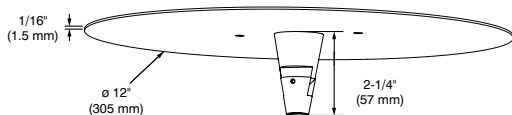

SPECIFICATIONS

Made of 0.06" (1.5 mm) thick cold rolled steel.

CANOPY

Available in 1 painted color and 5 plated finishes.

INSTALLATION This canopy fits on 4" (103 mm) junction boxes.

STEM 1/2" (13 mm) Steel stem matching the canopy color offered in increments of 6" (152 mm), up to 48" (1,219 mm).