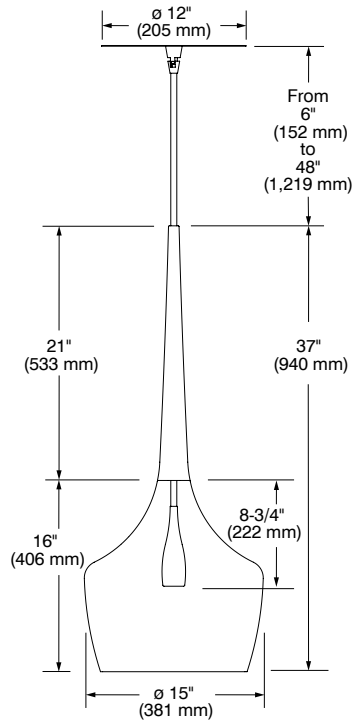

SPECIFICATIONS

Made of 0.06" (1.5 mm) thick cold rolled steel.

CANOPY

Available in 1 painted color and 5 plated finishes.

INSTALLATION This canopy fits on 4" (103 mm) junction boxes.

STEM 1/2" (13 mm) Steel stem matching the canopy color offered in increments of 6" (152 mm), up to 48" (1,219 mm).

MEDIUM BASE/E26 SPECIFICATIONS (VINEA 1)

SOCKET Medium Base E26 / E27

SOURCE 120V Line Voltage 60W maximum Lamp (non included) / 11W maximum for copper finishes **(18 and 19)** (non included)

POWER SUPPLY 120V / 240V Line Voltage

Vinea 1

Signature Suspension Made of Hand Blown Glass

DECORATIVE SLEEVE

Made of high quality aluminum.
(Available in 5 plated finishes)

DIMENSIONS FOR VINEA 1

CODIFICATION EXAMPLE VINEA 1

ORDERING CODE Vinea 1

GLASS SHADE			CANOPY	
GLASS SHADE	TEXTURE	DECORATIVE SLEEVE COLOR	CANOPY, STEM AND LAMPHOLDER COLOR	STEM LENGTH
VIN1				
VIN1	Clear	03BR Brushed Gold	H Harmonized with decorative sleeve	06 6 inches
	F Frosted	03SA Satin Gold	22 Matte Black	12 12 inches
		04BR Brushed Chrome		18 18 inches
		18 Copper		24 24 inches
		19 Satin Copper		30 30 inches
				36 36 inches
				42 42 inches
				48 48 inches