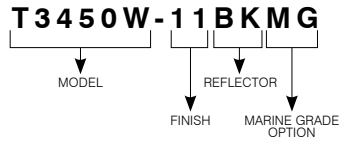

T3450W

3-1/2" Series

Low Profile Adjustable Wall Wash Trim

SPECIFICATIONS

TRIM	Powder coat painted or plated die-formed steel. Different finishes available. Painted finishes available with Marine Grade option.	
LAMPS (maximum wattage)	GU10 LED 9.8W MR16 LED GU 5.3 11.5W PAR16 LED 8W	GU10 50W MR16 GU 5.3 20-50W
REFLECTORS	Standard: Anodized aluminum Options: Specular Painted Black (BK) White (-01) Clear (CL) Black (-02) Matte White (-11)	
CEILING CUTOUT	Ø 3-5/8" (92 mm)	
CERTIFICATION	<ul style="list-style-type: none"> cULus E343977 for damp locations (for GU10, MR16 and PAR16 LED lamps) cULus E174023 for damp locations (for MR16, GU10 halogen lamps) 	
WARRANTY	1 year for standard finishes, 2 years on "Marine Grade" finishes.	

T3450W

3-1/2" Series

CODIFICATION EXAMPLE

ORDERING CODE

MODEL	TRIM FINISH	REFLECTOR	MARINE GRADE
T3450W			
T3450W	-01 White	ANODIZED	MG (optional)
	-02 Black	Aluminum (standard)	May be applied on finishes:
	-03 Gold Plated 24K		-01, -02, -05, -06, -11 and -15.
	-04 Chrome	SPECULAR	
	-04BR Brushed Chrome	CL Clear	
	-05 Architectural Bronze	BK Black	
	-06 Antique Copper		
	-11 Matte White	PAINTED	
	-12BR Brushed Nickel	-01 White	
	-13 Satin Nickel	-02 Black	
	-15 Metallic Grey	-11 Matte White	
	-17 Antique Nickel		