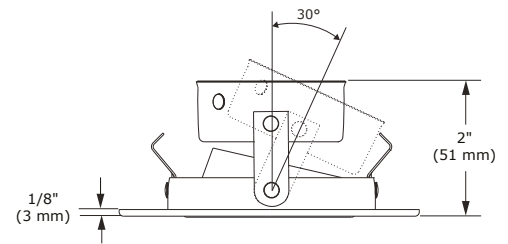

T3450W

3-1/2" Series

Low Profile Adjustable Wall Wash Trim

SPECIFICATIONS

TRIM	Powder coat painted or plated die-formed steel. Different finishes available. Painted finishes available with Marine Grade option.	
LAMPS (maximum wattage)	GU10 LED 9.8W MR16 LED GU 5.3 11.5W PAR16 LED 8W	GU10 50W MR16 GU 5.3 20-50W
REFLECTORS	Standard: Anodized aluminum Options: Specular Painted Black (BK) White (-01) Clear (CL) Black (-02) Matte White (-11)	
CEILING CUTOUT	Ø 3-5/8" (92 mm)	
CERTIFICATION	- cULus E343977 for damp locations (for GU10, MR16 and PAR16 LED lamps) - cULus E174023 for damp locations (for MR16, GU10 halogen lamps)	
WARRANTY	1 year for standard finishes, 2 years on "Marine Grade" finishes.	

Project	_____
Notes	_____
Fixture Type	_____
Date	_____

COMPATIBLE HOUSINGS

LED	IC Air Tight Remodel Housing	IC Air Tight New Construction Housing	
	GU10 LED 9.8W IT3000T-LED MR16 LED GU 5.3 11.5W IT3000CE-LED IT3000E-LED PAR16 LED 8W CA3000-LED	GU10 LED 9.8W NW3000T-LED MR16 LED GU 5.3 11.5W NW3000CE-LED NW3000E-LED PAR16 LED 8W NW3000CA-LED	
HALOGENS	Remodel Housing	New Construction Housing	Insulated Housing
	MR16 GU 5.3 50W IT3000LE IT3000LM GU10 50W IT3000LT	MR16 GU 5.3 50W NW3000CE NW3000CM NW3000LE NW3000LM GU10 50W NW3000LT	MR16 GU 5.3 20W ISMR3000E20 ISMR3000M20 MR16 GU 5.3 35W ISMR3000E35 MR16 GU 5.3 50W ISMR3000M GU10 50W ISMR3000T