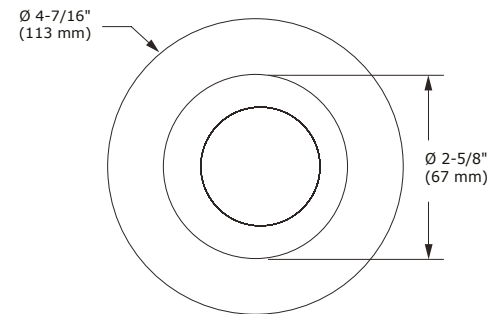

COMPATIBLE HOUSINGS

LED	IC Air Tight Remodel Housing	IC Air Tight New Construction Housing	
	GU10 LED 9.8W IT3000T-LED MR16 LED GU 5.3 11.5W IT3000CE-LED IT3000E-LED PAR16 LED 8W CA3000-LED	GU10 LED 9.8W NW3000T-LED MR16 LED GU 5.3 11.5W NW3000CE-LED NW3000E-LED PAR16 LED 8W NW3000CA-LED	
HALOGENS	Remodel Housing	New Construction Housing	Insulated Housing
	MR16 GU 5.3 50W IT3000LE IT3000LM GU10 50W IT3000LT	MR16 GU 5.3 50W NW3000CE NW3000CM NW3000LE NW3000LM GU10 50W NW3000LT	MR16 GU 5.3 20W ISMR3000E20 ISMR3000M20 MR16 GU 5.3 35W ISMR3000E35 MR16 GU 5.3 50W ISMR3000M GU10 50W ISMR3000T