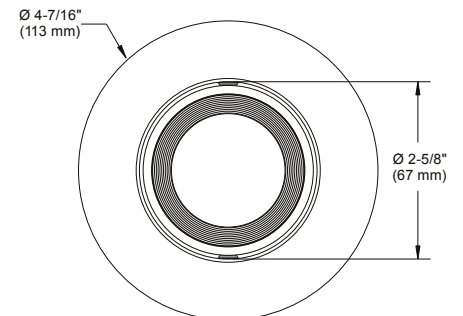

COMPATIBLE HOUSINGS

	IC Air Tight Remodel Housing	IC Air Tight New Construction Housing
LED	GU10 LED 9.8W IT3000T-LED MR16 LED GU 5.3 11.5W IT3000CE-LED IT3000E-LED PAR16 LED 8W CA3000-LED	GU10 LED 9.8W NW3000T-LED MR16 LED GU 5.3 11.5W NW3000CE-LED NW3000E-LED PAR16 LED 8W NW3000CA-LED