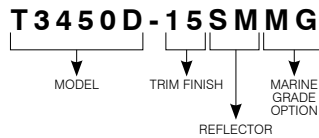

T3450D

3-1/2" Series

COMPATIBLE HOUSINGS

	Remodel Housing	New Construction Housing	Insulated Housing
HALOGENS	MR16 GU 5.3 35W IT3000CE IT3000CM MR16 GU 5.3 50W IT3000E IT3000M IT3000LE IT3000LM	MR16 GU 5.3 50W NW3000CE NW3000CM NW3000LE NW3000LM	MR16 GU 5.3 20W ISMR3000E20 ISMR3000M20 MR16 GU 5.3 35W ISMR3000E35 MR16 GU 5.3 50W ISMR3000M GU10 50W ISMR3000T

CODIFICATION EXAMPLE

ORDERING CODE

MODEL	TRIM FINISH	REFLECTOR		MARINE GRADE
T3450D				
T3450D	-01 White -02 Black -03 Gold Plated 24K -04 Chrome -04BR Brushed Chrome -05 Architectural Bronze -06 Antique Copper -11 Matte White -12BR Brushed Nickel -13 Satin Nickel -15 Metallic Grey -17 Antique Nickel	ANODIZED Aluminum (standard) SPECULAR -CL Clear -BK Black PAINTED -01 White -02 Black -11 Matte White	SM Smooth reflector ST Stepped reflector (Available only with painted reflector)	MG (optional) May be applied on finishes: -01, -02, -05, -06, -11 and -15

MARINE GRADE - Unless otherwise indicated, trims are for interior, cold and exterior locations where fixtures are not subject to direct rain or snow exposure as in soffits. MARINE GRADE treatment is recommended for exterior, shower and high salinity environment.

CONTRAST

L I G H T I N G

2015-11

1009, rue du Parc Industriel
Lévis (Québec) G6Z 1C5 Canada
Tel.: 1-888-839-4624 Fax: 1-877-839-7057
info@contrastlighting.com
www.contrastlighting.com

© 2015 Contrast Lighting M.L. Inc.
All rights reserved

Contrast Lighting reserves the right to make changes in specifications and/or to discontinue any product at any time without notice or obligation and will not be liable for any consequences resulting from the use of this publication.