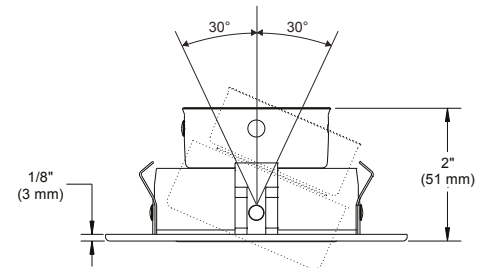

T3450D

3-1/2" Series

Low Profile Regressed Trim with Adjustable Reflector

Project	
Notes	
Fixture Type	
Date	

SPECIFICATIONS

TRIM	Powder coat painted or plated die-formed steel. Different finishes available. Painted finishes available with Marine Grade option.	
LAMPS (maximum wattage)	GU10 LED 9.8W MR16 LED GU 5.3 11.5W PAR16 LED 8W	GU10 50W MR16 GU 5.3 20-50W
	If you want to use the dimming option and you use a GU10 or PAR16 LED lamp, please refer regularly to the lamp manufacturer compatibility list. For dimming a MR16 LED lamp, please refer to the selected housing specification sheet (compatible housings list below). *Use supplied glass lens only with un protected MR16 lamps.	
REFLECTORS	SMOOTH Standard: Anodized aluminum Options: Specular Black (BK) Painted Clear (CL) White (-01) Black (-02) Matte White (-11)	STEPPED Painted White (-01) Black (-02) Matte White (-11)
CEILING CUTOUT	Ø 3-5/8" (92 mm)	
CERTIFICATION	- cULus E343977 for damp locations (for GU10, MR16 and PAR16 LED lamps) - cULus E174023 for damp locations (for MR16, GU10 halogen lamps)	
WARRANTY	1 year for standard finishes, 2 years on "Marine Grade" finishes.	

COMPATIBLE HOUSINGS

	IC Air Tight Remodel Housing	IC Air Tight New Construction Housing
LED	GU10 LED 9.8W IT3000T-LED MR16 LED GU 5.3 11.5W IT3000CE-LED IT3000E-LED PAR16 LED 8W CA3000-LED	GU10 LED 9.8W NW3000T-LED MR16 LED GU 5.3 11.5W NW3000CE-LED NW3000E-LED PAR16 LED 8W NW3000CA-LED