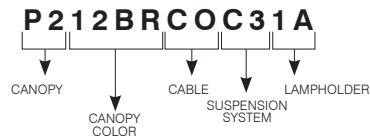

BI-PIN AND MR16 CANOPY (INCLUDED)

Bi-Pin and MR16 Canopy ORDERING CODE

CANOPY	CANOPY COLOR	CABLE	SUSPENSION SYSTEM	LAMPHOLDER
P2	12BR	CO	C3	1A
P2	12BR Brushed Nickel	12V COAXIAL CABLE CO Metal	CÔNE C3	1A Bi-Pin/MR16