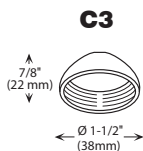

SUPPORT

CONE Machined cone is painted or plated to match the canopy color.