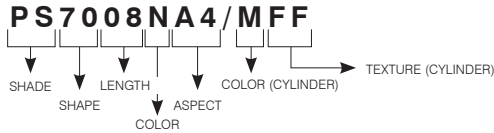

SUPPORT

CONE Machined cone is painted or plated to match the canopy color.

SPHERE DIMENSIONS

Glass Shade Sphere

Complete unit consists of:

Canopy + Cable + Suspension System + Shade

GLASS SHADE CODIFICATION EXAMPLE (CANOPY INCLUDED)

Glass Shade ORDERING CODE

SHADE	SHAPE	LENGTH	COLOR	ASPECT	/	COLOR (CYLINDER)	TEXTURE (CYLINDER)
PS	70	08	N	A4	/		
PS	70	08 8 inches	N Natural	A4 Bubbly		BLS Smoked Blue GRS Smoked Grey BK Black CAP Cappuccino CHO Chocolate EVA Eva FUR Furia M Smoked Amber N Natural NEP Neptune R Red VAN Vanilla W White	C Clear FF Frosted interior/exterior