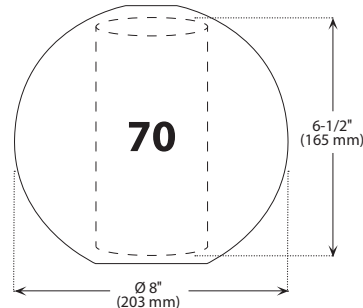

SPHERE DIMENSIONS