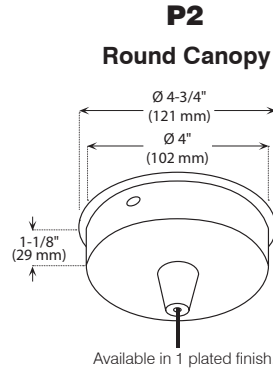

CANOPY SPECIFICATIONS

CANOPY P2 is made of gauge 20 cold rolled steel.

PS7008NA4/NFF (illustrated)

- | | |
|--------------|---|
| INSTALLATION | This canopy fit in 4" (102 mm) junction boxes. |
| CABLE | <ul style="list-style-type: none"> Cables offered in standard lengths of 6' (1,829 mm). Custom length up to 10' (3,048 mm) available upon request. |

Glass Shade ORDERING CODE

SHADE	SHAPE	LENGTH	COLOR	ASPECT	/	COLOR (CYLINDER)	TEXTURE (CYLINDER)
PS	70	08	N	A4	/		
PS	70	08 8 inches	N Natural	A4 Bubbly		BLS Smoked Blue GRS Smoked Grey BK Black CAP Cappuccino CHO Chocolate EVA Eva FUR Furia M Smoked Amber N Natural NEP Neptune R Red VAN Vanilla W White	C Clear FF Frosted interior/exterior