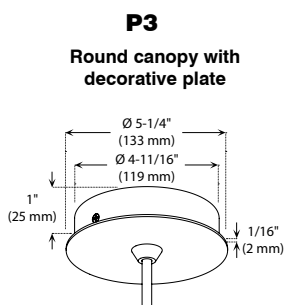

## SPECIFICATIONS

CANOPY - P3 and PD1 are decorative plates made of gauge 14 and 20 cold rolled steel.

Available in 3 painted colors or 2 plated finishes.

INSTALLATION	These canopies fit in 4" (102 mm) junction boxes. For PD1 canopy a junction box extension is provided.
CABLES AND STEMS	<ul style="list-style-type: none"> <li>Coaxial cable offered in standard lengths of 6'. Custom lengths up to 10' are available upon request.</li> <li>5/16" Steel stems matching the canopy color offered in increments from 6" to 48" (available only with the P3 canopy).</li> </ul>
CRI	90 +
COLOR TEMPERATURE	2,700K 3,000K
CERTIFICATION	cULus <b>E357146</b>
POWER SUPPLY	Magtech driver, constant current
SOURCE	Bridgelux LED arrays 6W. Lumens maintenance greater than 70% after 50,000 hours of operation ( $L_{70}$ ). Provide a clean white light without pixilation and produces high quality true color. Offers freedom from binning with single 3 steps MacAdam ellipse color performance control.
VOLTAGE	120V
LUMENS OUTPUT	270 lumens, 45 lumens/watt
WARRANTY	5 year warranty on LED module and driver.
DIMMING	Dimmable with leading edge/forward phase and trailing edge/reverse phase electronic low voltage dimmers, as well as Incandescent (TRIAC) dimmers. Please see Web site for complete compatibility chart.