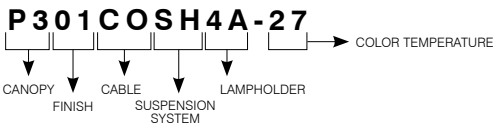

CANOPY CODIFICATION EXAMPLE

CANOPY ORDERING CODE

CANOPY	CANOPY COLOR	CABLE OR STEM	SUSPENSION SYSTEM	LAMPHOLDER	COLOR TEMPERATURE
P3	PAINT	12V COAXIAL CABLE	SH Shiraz	4A LED	-27 2,700K
PD1	01 White	BK Black			-30 3,000K
	02 Black	CO Metal			
	05 Architectural Bronze				
	PLATED	STEM			
	04BR Brushed Chrome	06 06"			
	12BR Brushed Nickel	12 12"			
		18 18"			
		24 24"			
		36 36"			
		48 48"			

(Stem available only with canopy P3)

GLASS SHADE CODIFICATION EXAMPLE

GLASS SHADE ORDERING CODE

SHADE	COLOR	TEXTURE
SH		
SH	BLS Smoked Blue	C Clear
	GRS Smoked Grey	FE Frosted exterior
	M Smoked Amber	LK Lake
	N Natural	SW Snow
	R Red	
	EVA Eva	C Clear
	VAN Vanilla	FE Frosted exterior
	W White	... Standard: White interior/Exterior glossy
		FE Frosted exterior