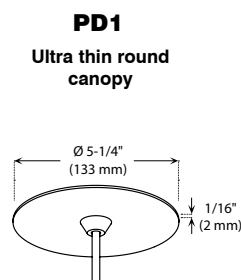

## SPECIFICATIONS

CANOPY - P3 and PD1 are decorative plates made of gauge 14 and 20 cold rolled steel.

Available in 3 painted colors or 2 plated finishes.

INSTALLATION	These canopies fit in 4" (102 mm) junction boxes. For PD1 canopy a junction box extension is provided.
CABLES AND STEMS	<ul style="list-style-type: none"> <li>Coaxial cable offered in standard lengths of 6'. Custom lengths up to 10' are available upon request.</li> <li>5/16" Steel stems matching the canopy color offered in increments from 6" to 48" (available only with the P3 canopy).</li> </ul>
CRI	90 +
COLOR TEMPERATURE	2,700K 3,000K
CERTIFICATION	cULus <b>E357146</b>
POWER SUPPLY	Magtech driver, constant current
SOURCE	Bridgelux LED arrays 6W. Lumens maintenance greater than 70% after 50,000 hours of operation ( $L_{70}$ ). Provide a clean white light without pixilation and produces high quality true color. Offers freedom from binning with single 3 steps MacAdam ellipse color performance control.
VOLTAGE	120V
LUMENS OUTPUT	270 lumens, 45 lumens/watt
WARRANTY	5 year warranty on LED module and driver.
DIMMING	Dimmable with leading edge/forward phase and trailing edge/reverse phase electronic low voltage dimmers, as well as Incandescent (TRIAC) dimmers. Please see Web site for complete compatibility chart.