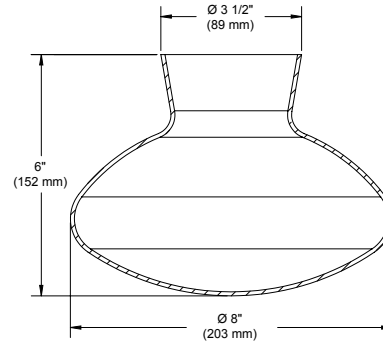

Shiraz

**Complete unit consists of:
Canopy + Cable/Stem + Suspension System + Shade**

SUPPORT

SHIRAZ Attachment system made of high quality aluminum.
(Attachment system offered only in Gloss Nickel)

SH

SHIRAZ GLASS SHADE