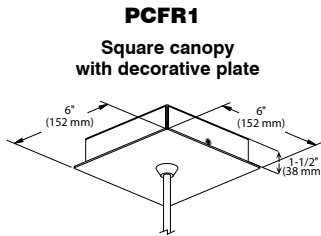

Available in 3 painted colors or 3 plated finishes.