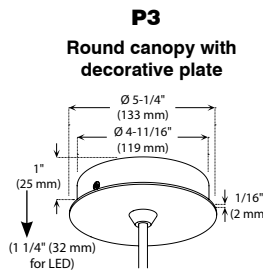

## CANOPY SPECIFICATIONS

- CANOPY
- P1 and P2 are made of gauge 20 cold rolled steel.
  - P3, PD1, PDR1, PR1, PR2, PCF3 and PCFR1 are decorative plates made of gauge 14 and 20 cold rolled steel.

Available in 3 painted colors or 4 plated finishes.

PS5920GMFF (Illustrated)

**INSTALLATION** These canopies fit in 4" (102 mm) junction boxes.

- CABLE AND STEM**
- Cables offered in standard lengths of 6' (1,829 mm). Custom length up to 10' (3,048 mm) for 12V cable and 20' (6,096 mm) for 120V cable (available upon request).
  - 5/16" Steel stems matching the canopy color offered in increments from 6" (152 mm) to 48" (1,219 mm).