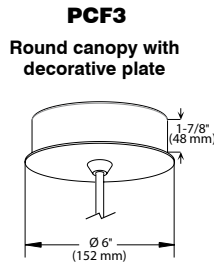

## CANOPY SPECIFICATIONS

- CANOPY
- P1 and P2 are made of gauge 20 cold rolled steel.
  - P3, PD1, PDR1, PR1, PR2, PCF3 and PCFR1 are decorative plates made of gauge 14 and 20 cold rolled steel.

Available in 3 painted colors or 4 plated finishes.

PS5920GMFF (Illustrated)

**INSTALLATION** These canopies fit in 4" (102 mm) junction boxes.

- CABLE AND STEM**
- Cables offered in standard lengths of 6' (1,829 mm). Custom length up to 10' (3,048 mm) for 12V cable and 20' (6,096 mm) for 120V cable (available upon request).
  - 5/16" Steel stems matching the canopy color offered in increments from 6" (152 mm) to 48" (1,219 mm).