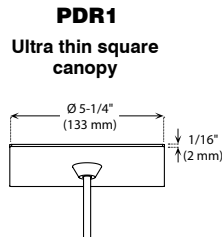

Available in 3 painted colors or 3 plated finishes.