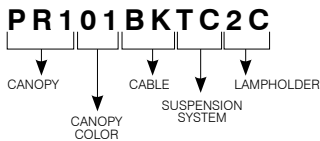

GU24 CANOPY CODIFICATION EXAMPLE

GU24 Canopy ORDERING CODE

CANOPY	CANOPY COLOR	CABLE OR STEM	SUSPENSION SYSTEM	LAMPHOLDER
P3	PAINT	120V CABLE	TC	2C
PD1	01 White	BK Black	TC Gaby Center	2C GU24
PDR1	02 Black	WH White		
PR1	05 Architectural Bronze			
	PLATED	FABRIC		
	04BR Brushed Chrome	BK Black		
	12BR Brushed Nickel	ST Silver		
	13 Satin Nickel	OT Orange		
		RT Red		
		BRT Brown		
		BBT Brown/Beige		
		(Stem available only with P3 and PR1)