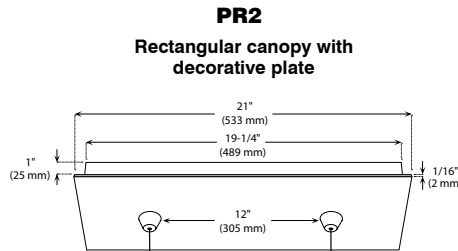

Available in 3 painted colors or 3 plated finishes.