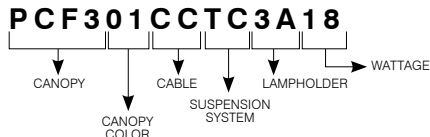

Glass Shade 59

**Complete unit consists of:
Canopy + Cable/Stem + Suspension System + Shade**

FLUORESCENT CANOPY CODIFICATION EXAMPLE

Fluorescent Canopy ORDERING CODE

CANOPY	CANOPY COLOR	CABLE AND STEM	SUSPENSION SYSTEM	LAMPHOLDER	WATTAGE
PCFR1 PCF3	PAINT	CABLE	TC	3A	
	01 White	BK Black	TC Gaby Center	3A Compact Fluorescent	13 13W DTT G24q-1
	02 Black	CC Clear			18 18W DTT G24q-2 18W TTT GX24q-2
	05 Architectural Bronze				
	PLATED	STEM			
	04BR Brushed Chrome	06 06"			42 26W DTT G24q-3
	12BR Brushed Nickel	12 12"			26W TTT GX24q-3
	13 Satin Nickel	18 18"			32W TTT GX24q-3
		24 24"			42W TTT GX24q-4
		36 36"			
		48 48"