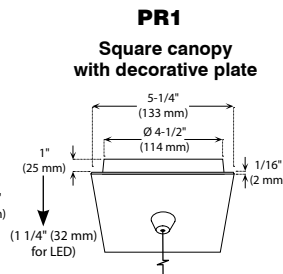

Available in 3 painted colors or 3 plated finishes.