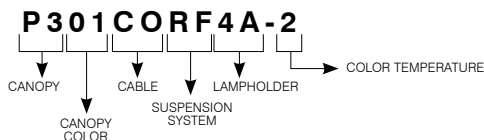

LED CANOPY CODIFICATION EXAMPLE

LED Canopy ORDERING CODE

CANOPY	CANOPY COLOR	CABLE OR STEM	SUSPENSION SYSTEM	LAMPHOLDER	COLOR TEMPERATURE
P3	PAINT	CABLE	RF	4A	
PD1 PDR1 PR1	01 White	BK Black	RF Threaded Ring	4A LED	-2 2,700K
	02 Black	CO Metal			-3 3,000K
	05 Architectural Bronze				
	PLATED	STEM			
	04BR Brushed Chrome	06 06"			
	12BR Brushed Nickel	12 12"			
	13 Satin Nickel	18 18"			
		24 24"			
		36 36"			
		48 48"			

(Stem available only with P3 and PR1)