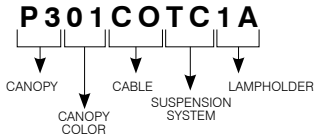

Glass Shade 59

**Complete unit consists of:
Canopy + Cable/Stem + Suspension System + Shade**

BI-PIN AND MR16 CANOPY CODIFICATION EXAMPLE

BI-PIN and MR16 Canopy ORDERING CODE

CANOPY	CANOPY COLOR	CABLE OR STEM	SUSPENSION SYSTEM	LAMPHOLDER	VOLTAGE
P1	PAINTED	12V COAXIAL CABLE	TC Gaby Center	1A Bi-Pin and MR16	Standard: 120V/12V 277V/12V
P2	01 White	BK Black			
P3	02 Black	CO Metal			
PD1	05 Architectural Bronze				
PDR1		STEM			
PR1	PLATED	06 06"			
PR2	04 Chrome	12 12"			
	04BR Brushed Chrome	18 18"			
	12BR Brushed Nickel	24 24"			
	13 Satin Nickel	36 36"			
		48 48"			
	(Available only with P1 and P2)	(Stem available only with P1, P2, P3 and PR1)			(Available only with Bi-Pin and stem)