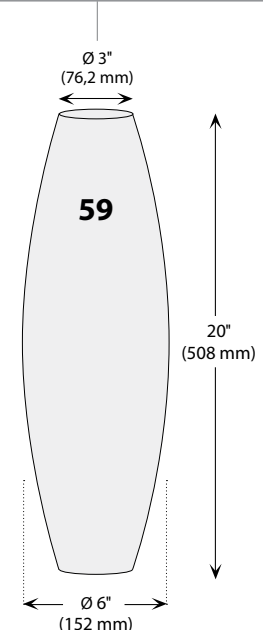

Glass Shade

59

Complete unit consists of:
Canopy + Cable/Stem + Suspension System + Shade

FLUORESCENT SPECIFICATIONS

SOURCE	Compact Fluorescent Lamps 13W, 18W, 26W and 32W (not included)
POWER SUPPLY	120V/277V Universal Electronic Ballast
DIMMING	No dimming available
CERTIFICATION	cULus E303743

LED SPECIFICATIONS

INSTALLATION	For PD1 and PDR1 canopies junction box extension is provided.
CRI	90 +
COLOR TEMPERATURE	2,700K or 3,000K
POWER SUPPLY	Magtech Driver, constant current output.
SOURCE	Bridgelux LED arrays 6W. Delivers a lumen maintenance greater than 70% after 50,000 hours of operation (L70). Provide a clean white light without pixilation and produces high quality true color. Inside 3 steps MacAdam ellipse.
LUMENS OUTPUT	270 lumens, 45 lumens/watt
VOLTAGE	120V
WARRANTY	5 year warranty on the LED module and driver
DIMMING	Dimmable with leading edge/forward phase and trailing edge/reverse phase electronic low voltage dimmers, as well as Incandescent (TRIAC) dimmers. Please see Web site for complete compatibility chart.
CERTIFICATION	cULus E357146

SUPPORT

GABY CENTER Gaby Center made of alloy steel.

TC

THREADED RING (only for LED) Threaded Ring made of high quality aluminum.

RF

DIMENSIONS FOR 59

CONTRAST
L I G H T I N G

2015-07

1009, rue du Parc Industriel
Lévis (Québec) G6Z 1C5 Canada
Tel.: 1-888-839-4624 Fax: 1-877-839-7057
info@contrastlighting.com
www.contrastlighting.com

© 2015 Contrast Lighting M.L. Inc.
All rights reserved

Contrast Lighting reserves the right to make changes in specifications and/or to discontinue any product at any time without notice or obligation and will not be liable for any consequences resulting from the use of this publication.