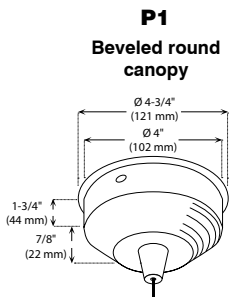

Glass Shade 59

Project _____
Notes _____
Fixture Type _____
Date _____

DESCRIPTION

No matter where it is located, this shape of mouth blown glass of the highest quality guarantees to give out a decorative effect by playing with the light. Endless combinations of shapes, colors and textures allow to create a luminaire adapted to your needs.

CANOPY SPECIFICATIONS

1. CANOPY
2. P1 and P2 are made of gauge 20 cold rolled steel.
   - P3, PD1, PDR1, PR1, PR2, PCF3 and PCFR1 are decorative plates made of gauge 14 and 20 cold rolled steel.

Available in 3 painted colors or 4 plated finishes.