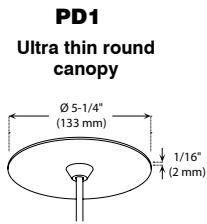

Available in 3 painted colors or 3 plated finishes.