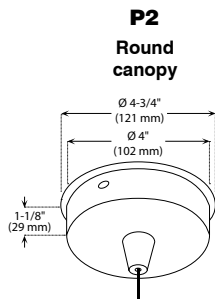

Available in 3 painted colors or 4 plated finishes.