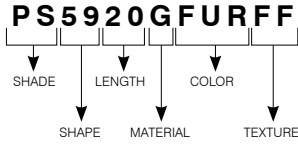

Glass Shade 59

**Complete unit consists of:
Canopy + Cable/Stem + Suspension System + Shade**

GLASS SHADE CODIFICATION EXAMPLE

Glass Shade ORDERING CODE

SHAPE	SHADE	LENGTH	MATERIAL	COLOR	TEXTURE	ASPECT (Available only with clear texture)	STEM
PS	59	20	G				
PS	59	20 inches	G Glass	BLS Smoked Blue GRS Smoked Grey M Smoked Amber	C Clear FF Frosted interior/exterior ICE Ice LK Lake STR Striped SW Snow	A6 Granite	... Standard -TM Steel pins | (Only with LED)
				R Red	C Clear FF Frosted interior/exterior ICE Ice LK Lake SW Snow	A6 Granite	
				N Natural	C Clear FF Frosted interior/exterior ICE Ice LK Lake STR Striped SW Snow	A6 Granite	
				CAP Cappuccino CHO Chocolate FUR Furia NEP Neptune W White	... Standard: White interior/ Glossy exterior FF Frosted interior/exterior		
				EVA Eva VAN Vanilla	C Clear FF Frosted interior/exterior