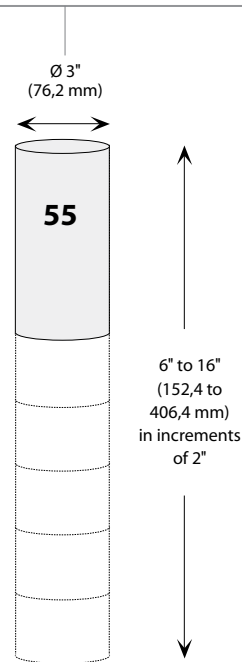

Glass Shade 55

**Complete unit consists of:
Canopy + Cable/Stem + Suspension System + Shade**

FLUORESCENT SPECIFICATIONS

SOURCE	Compact Fluorescent Lamps 13W, 18W, 26W and 32W (not included)
POWER SUPPLY	120V/277V Universal Electronic Ballast
DIMMING	No dimming available
CERTIFICATION	cULus E303743

LED SPECIFICATIONS

INSTALLATION	For PD1 and PDR1 canopies a junction box extension is provided.
CRI	90 +
COLOR TEMPERATURE	2,700K or 3,000K
POWER SUPPLY	Magtech Driver, constant current output.
SOURCE	Bridgelux LED arrays 6W. Delivers a lumen maintenance greater than 70% after 50,000 hours of operation (L70). Provide a clean white light without pixilation and produces high quality true color. Inside 3 steps MacAdam ellipse.
LUMENS OUTPUT	270 lumens, 45 lumens/watt
VOLTAGE	120V
WARRANTY	5 year warranty on the LED module and driver
DIMMING	Dimmable with leading edge/forward phase and trailing edge/reverse phase electronic low voltage dimmers, as well as Incandescent (TRIAC) dimmers. Please see Web site for complete compatibility chart.
CERTIFICATION	cULus E357146

SUPPORT

GABY CENTER Gaby Center made of alloy steel.

TC

THREADED RING (only for LED) Threaded Ring made of high quality aluminum.

RF

DIMENSIONS FOR 55

CONTRAST
LIGHTING

2015-07

1009, rue du Parc Industriel
Lévis (Québec) G6Z 1C5 Canada
Tel.: 1-888-839-4624 Fax: 1-877-839-7057
info@contrastlighting.com
www.contrastlighting.com

© 2015 Contrast Lighting M.L. Inc.
All rights reserved

Contrast Lighting reserves the right to make changes in specifications and/or to discontinue any product at any time without notice or obligation and will not be liable for any consequences resulting from the use of this publication.