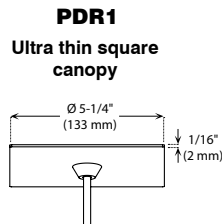

Available in 3 painted colors or 3 plated finishes.