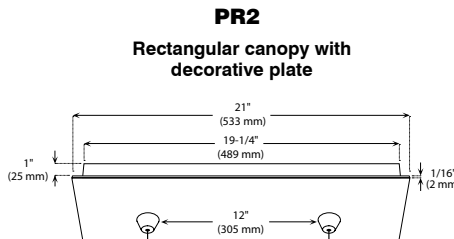

Available in 3 painted colors or 3 plated finishes.