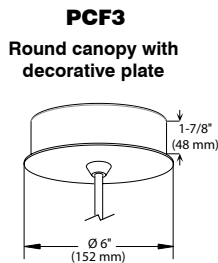

## CANOPY SPECIFICATIONS

- CANOPY
- P1 and P2 are made of gauge 20 cold rolled steel.
  - P3, PD1, PDR1, PR1, PR2, PCF3 and PCFR1 are decorative plates made of gauge 14 and 20 cold rolled steel.

Available in 3 painted colors or 4 plated finishes.

PS5512GRFF (Illustrated)

**INSTALLATION** These canopies fit in 4" (102 mm) junction boxes.

- CABLE AND STEM**
- Cables offered in standard lengths of 6' (1,829 mm). Custom length up to 10' (3,048 mm) for 12V cable and 20' (6,096 mm) for 120V cable (available upon request).
  - 5/16" Steel stems matching the canopy color offered in increments from 6" (152 mm) to 48" (1,219 mm).