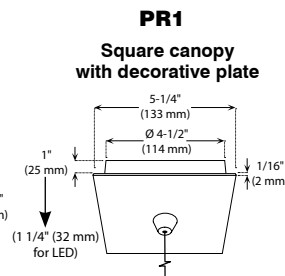

Available in 3 painted colors or 3 plated finishes.