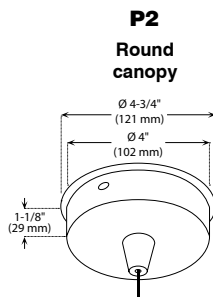

Available in 3 painted colors or 4 plated finishes.