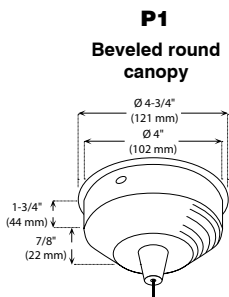

Glass Shade 55

Project _____

Notes _____

Fixture Type _____

Date _____

DESCRIPTION

No matter where it is located, this shape of mouth blown glass of the highest quality guarantees to give out a decorative effect by playing with the light. Endless combinations of shapes, colors and textures allow to create a luminaire adapted to your needs.

CANOPY SPECIFICATIONS

1. CANOPY
2. P1 and P2 are made of gauge 20 cold rolled steel.
   - P3, PD1, PDR1, PR1, PR2, PCF3 and PCFR1 are decorative plates made of gauge 14 and 20 cold rolled steel.

Available in 3 painted colors or 4 plated finishes.