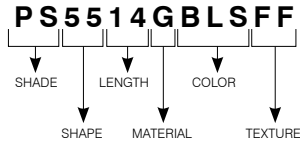

Glass Shade 55

**Complete unit consists of:
Canopy + Cable/Stem + Suspension System + Shade**

GLASS SHADE CODIFICATION EXAMPLE

Glass Shade ORDERING CODE

SHAPE	SHADE	LENGTH*	MATERIAL	COLOR	TEXTURE	ASPECT (Available only with clear texture)	STEM
PS	55		G				
PS	55	06 6 inches 08 8 inches 10 10 inches 12 12 inches 14 14 inches 16 16 inches	G Glass	BLS Smoked Blue GRS Smoked Grey M Smoked Amber	C Clear FF Frosted interior/exterior ICE Ice LK Lake LT1 Lotus frosted flower LT2 Lotus glossy flower STR Striped SW Snow	A4 Bubbly A6 Granite	... Standard -TM Steel pins (Only with LED)
				R Red	C Clear FF Frosted interior/exterior ICE Ice LK Lake SW Snow	A4 Bubbly A6 Granite	
				N Natural	C Clear FF Frosted interior/exterior ICE Ice LK Lake LT1 Lotus frosted flower LT2 Lotus glossy flower STR Striped SW Snow	A4 Bubbly A6 Granite	
				BK Black CAP Cappuccino CHO Chocolate FUR Furia NEP Neptune W White	... Standard: White interior/ Glossy exterior FF Frosted interior/exterior		
				EVA Eva VAN Vanilla	C Clear FF Frosted interior/exterior		

* MED/E26 available for Glass Shades of 10 inches (254 mm) and more.
Fluorescent available for Glass Shades of 12 inches (305 mm) and more.