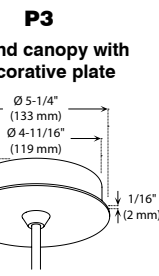

Available in 3 painted colors or 3 plated finishes.