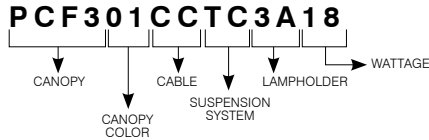

Glass Shade 55

**Complete unit consists of:
Canopy + Cable/Stem + Suspension System + Shade**

FLUORESCENT CANOPY CODIFICATION EXAMPLE

Fluorescent Canopy ORDERING CODE

CANOPY	CANOPY COLOR	CABLE AND STEM	SUSPENSION SYSTEM	LAMPHOLDER	WATTAGE
PCFR1 PCF3	PAINT	CABLE	TC	3A	
	01 White	BK Black	TC Gaby Center	3A Compact Fluorescent	13 13W DTT G24q-1
	02 Black	CC Clear			18 18W DTT G24q-2 18W TTT GX24q-2
	05 Architectural Bronze				
	PLATED	STEM			42 26W DTT G24q-3 26W TTT GX24q-3 32W TTT GX24q-3 42W TTT GX24q-4
	04BR Brushed Chrome	06 06"			
	12BR Brushed Nickel	12 12"			
	13 Satin Nickel	18 18"			
		24 24"			
		36 36"			
		48 48"			

Fluorescent available for Glass Shades of 12 inches (305 mm) and more.