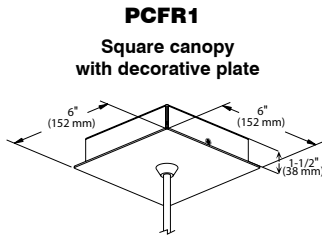

Available in 3 painted colors or 3 plated finishes.