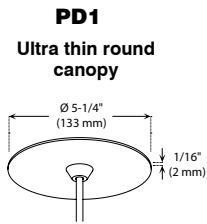

Available in 3 painted colors or 3 plated finishes.