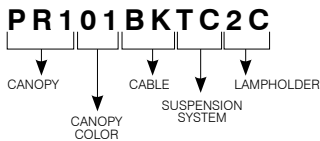

GU24 CANOPY CODIFICATION EXAMPLE

GU24 Canopy ORDERING CODE

CANOPY	CANOPY COLOR	CABLE OR STEM	SUSPENSION SYSTEM	LAMPHOLDER
P3	PAINT	120V CABLE	TC	2C
PD1	01 White	BK Black	TC Gaby Center	2C GU24
PDR1	02 Black	WH White		
PR1	05 Architectural Bronze	06 06"		
	12 12"	12 12"		
	18 18"	18 18"		
	24 24"	24 24"		
	36 36"	36 36"		
	48 48"	48 48"		
	PLATED	FABRIC		
	04BR Brushed Chrome	BK Black		
	12BR Brushed Nickel	ST Silver		
	13 Satin Nickel	OT Orange		
		RT Red		
		BRT Brown		
		BBT Brown/Beige		
		(Stem available only with P3 and PR1)