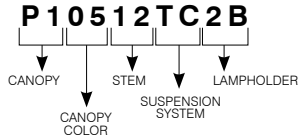

Glass Shade 55

Complete unit consists of:
Canopy + Cable/Stem + Suspension System + Shade

G9 CANOPY CODIFICATION EXAMPLE

G9 Canopy ORDERING CODE

CANOPY	CANOPY COLOR	STEM	SUSPENSION SYSTEM	LAMPHOLDER
P1	PAINTED	STEM	TC	2B
P2	01 White	06 06"	TC Gaby Center	2B G9
PR1	02 Black	12 12"		
	05 Architectural Bronze	18 18"		
	24 24"	24 24"		
	36 36"	36 36"		
	48 48"	48 48"		
	PLATED			
	04 Chrome			
	04BR Brushed Chrome			
	12BR Brushed Nickel			
	13 Satin Nickel			
	(Available only with P1 and P2)