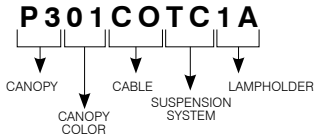

Glass Shade 55

**Complete unit consists of:
Canopy + Cable/Stem + Suspension System + Shade**

BI-PIN AND MR16 CANOPY CODIFICATION EXAMPLE

BI-PIN and MR16 Canopy ORDERING CODE

CANOPY	CANOPY COLOR	CABLE OR STEM	SUSPENSION SYSTEM	LAMPHOLDER	VOLTAGE
P1	PAINTED	12V COAXIAL CABLE	TC Gaby Center	1A Bi-Pin and MR16	Standard: 120V/12V
P2	01 White	BK Black			277V/12V
P3	02 Black	CO Metal			
PD1	05 Architectural Bronze				
PDR1		STEM			
PR1	PLATED	06 06"			
PR2	04 Chrome	12 12"			
	04BR Brushed Chrome	18 18"			
	12BR Brushed Nickel	24 24"			
	13 Satin Nickel	36 36"			
		48 48"			
	(Available only with P1 and P2)	(Stem available only with P1, P2, P3 and PR1)			(Available only with Bi-Pin and stem)