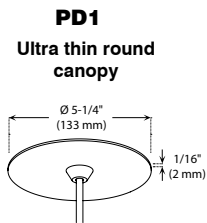

Available in 3 painted colors or 3 plated finishes.