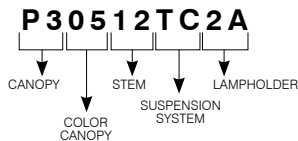

MED/E26 CANOPY CODIFICATION EXAMPLE

MED/E26 Canopy ORDERING CODE

CANOPY	CANOPY COLOR	CABLE AND STEM	SUSPENSION SYSTEM	LAMPHOLDER
P1	PAINTED	120V CABLE	TC Gaby Center	2A MED/E26
P2	01 White	BK Black		
P3	02 Black	WH White		
PD1	05 Architectural Bronze			
PDR1		FABRIC		
PR1	PLATED	BKT Black		
PR2	04 Chrome	ST Silver		
	04BR Brushed Chrome	OT Orange	(Stem available only with P1, P2, P3 and PR1)	
	12BR Brushed Nickel	RT Red		
	13 Satin Nickel	BRT Brown		
	(Available only with P1 and P2)	BBT Brown/Beige