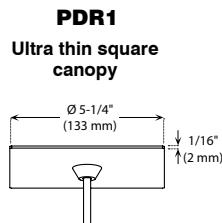

Available in 3 painted colors or 3 plated finishes.