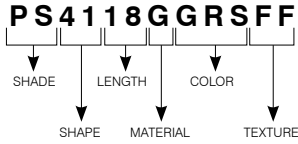

Glass Shade 41

**Complete unit consists of:
Canopy + Cable/Stem + Suspension System + Shade**

GLASS SHADE CODIFICATION EXAMPLE

Glass Shade ORDERING CODE

SHAPE	SHADE	LENGTH	MATERIAL	COLOR	TEXTURE	STEM
PS	41	18	G			
PS	41	18	G Glass	BLS Smoked Blue GRS Smoked Grey M Smoked Amber	C Clear FF Frosted interior/exterior ICE Ice LK Lake SW Snow STR Striped	... Standard -TM Steel pins | (Only with LED)
				R Red	C Clear FF Frosted interior/exterior ICE Ice LK Lake SW Snow	
				N Natural	C Clear FF Frosted interior/exterior ICE Ice LK Lake SW Snow STR Striped	
				CAP Cappuccino CHO Chocolate FUR Furia NEP Neptune W White	... Standard: White interior/ Glossy exterior FF Frosted interior/exterior	
				EVA Eva VAN Vanilla	C Clear FF Frosted interior/exterior