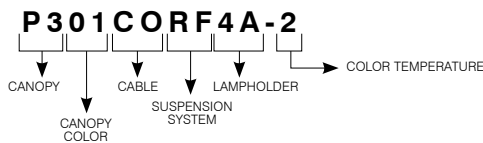

LED CANOPY CODIFICATION EXAMPLE

LED Canopy ORDERING CODE

CANOPY	CANOPY COLOR	CABLE OR STEM	SUSPENSION SYSTEM	LAMPHOLDER	COLOR TEMPERATURE
P3	PAINT	CABLE	RF	4A	
PD1	01 White	BK Black	RF Threaded Ring	4A LED	-2 2,700K
PDR1	02 Black	CO Metal			-3 3,000K
PR1	05 Architectural Bronze	STEM			
	PLATED	06 06"			
	04BR Brushed Chrome	12 12"			
	12BR Brushed Nickel	18 18"			
	13 Satin Nickel	24 24"			
		36 36"			
		48 48"			

(Stem available only with P3 and PR1)