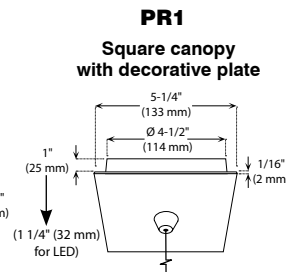

Available in 3 painted colors or 3 plated finishes.