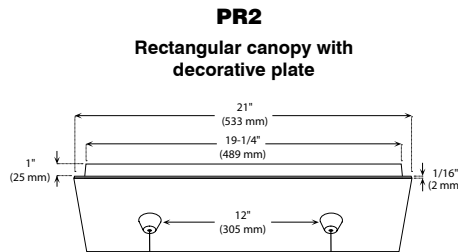

Available in 3 painted colors or 3 plated finishes.