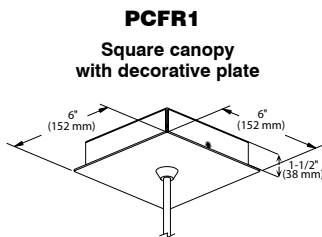

Available in 3 painted colors or 3 plated finishes.