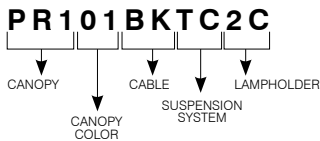

GU24 CANOPY CODIFICATION EXAMPLE

GU24 Canopy ORDERING CODE

CANOPY	CANOPY COLOR	CABLE OR STEM	SUSPENSION SYSTEM	LAMPHOLDER
P3	PAINT	120V CABLE	TC	2C
PD1	01 White	BK Black	TC Gaby Center	2C GU24
PDR1	02 Black	WH White		
PR1	05 Architectural Bronze			
		STEM		
		06 06"		
		12 12"		
		18 18"		
		24 24"		
		36 36"		
		48 48"		
	PLATED	FABRIC		
	04BR Brushed Chrome	BK Black		
	12BR Brushed Nickel	ST Silver		
	13 Satin Nickel	OT Orange		
		RT Red		
		BRT Brown		
		BBT Brown/Beige		
		(Stem available only with P3 and PR1)