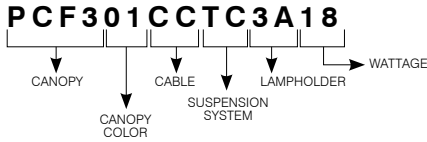

Glass Shade 41

Complete unit consists of:
Canopy + Cable/Stem + Suspension System + Shade

FLUORESCENT CANOPY CODIFICATION EXAMPLE

Fluorescent Canopy ORDERING CODE

CANOPY	CANOPY COLOR	CABLE AND STEM	SUSPENSION SYSTEM	LAMPHOLDER	WATTAGE
PCFR1 PCF3	PAINT	CABLE	TC	3A	
	01 White	BK Black	TC Gaby Center	3A Compact Fluorescent	13 13W DTT G24q-1
	02 Black	CC Clear			18 18W DTT G24q-2 18W TTT GX24q-2
	05 Architectural Bronze	STEM			42 26W DTT G24q-3 26W TTT GX24q-3 32W TTT GX24q-3 42W TTT GX24q-4
	PLATED	06 06"			
	04BR Brushed Chrome	12 12"			
	12BR Brushed Nickel	18 18"			
	13 Satin Nickel	24 24"			
		36 36"			
		48 48"