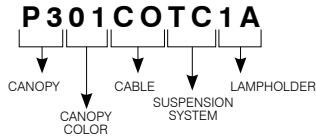

Glass Shade 41

**Complete unit consists of:
Canopy + Cable/Stem + Suspension System + Shade**

BI-PIN AND MR16 CANOPY CODIFICATION EXAMPLE

BI-PIN and MR16 Canopy ORDERING CODE

CANOPY	CANOPY COLOR	CABLE OR STEM	SUSPENSION SYSTEM	LAMPHOLDER	VOLTAGE
P1	PAINTED	12V COAXIAL CABLE	TC Gaby Center	1A Bi-Pin and MR16	Standard: 120V/12V
P2	01 White	BK Black			277V/12V
P3	02 Black	CO Metal			
PD1	05 Architectural Bronze				
PDR1		STEM			(Available only with Bi-Pin and stem)
PR1	PLATED	06 06"			
PR2	04 Chrome	12 12"			
	04BR Brushed Chrome	18 18"			
	12BR Brushed Nickel	24 24"			
	13 Satin Nickel	36 36"			
		48 48"			
	(Available only with P1 and P2)	(Stem available only with P1, P2, P3 and PR1)