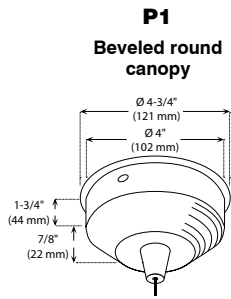

Glass Shade 41

Project _____

Notes _____

Fixture Type _____

Date _____

DESCRIPTION

No matter where it is located, this shape of mouth blown glass of the highest quality guarantees to give out a decorative effect by playing with the light. Endless combinations of shapes, colors and textures allow to create a luminaire adapted to your needs.

CANOPY SPECIFICATIONS

1. CANOPY
2. P1 and P2 are made of gauge 20 cold rolled steel.
   - P3, PD1, PDR1, PR1, PR2, PCF3 and PCFR1 are decorative plates made of gauge 14 and 20 cold rolled steel.

Available in 3 painted colors or 4 plated finishes.