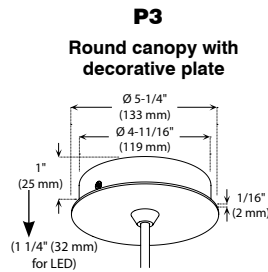

Available in 3 painted colors or 3 plated finishes.