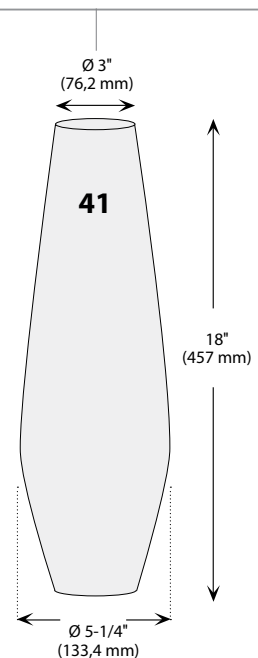

Glass Shade 41

**Complete unit consists of:
Canopy + Cable/Stem + Suspension System + Shade**

FLUORESCENT SPECIFICATIONS

SOURCE	Compact Fluorescent Lamps 13W, 18W, 26W and 32W (not included)
POWER SUPPLY	120V/277V Universal Electronic Ballast
DIMMING	No dimming available
CERTIFICATION	cULus E303743

LED SPECIFICATIONS

INSTALLATION	For PD1 and PDR1 canopies junction box extension is provided.
CRI	90 +
COLOR TEMPERATURE	2,700K or 3,000K
POWER SUPPLY	Magtech Driver, constant current output.
SOURCE	Bridgelux LED arrays 6W. Delivers a lumen maintenance greater than 70% after 50,000 hours of operation (L70). Provide a clean white light without pixilation and produces high quality true color. Inside 3 steps MacAdam ellipse.
LUMENS OUTPUT	270 lumens, 45 lumens/watt
VOLTAGE	120V
WARRANTY	5 year warranty on the LED module and driver
DIMMING	Dimmable with leading edge/forward phase and trailing edge/reverse phase electronic low voltage dimmers, as well as Incandescent (TRIAC) dimmers. Please see Web site for complete compatibility chart.
CERTIFICATION	cULus E357146

SUPPORT

GABY CENTER Gaby Center made of alloy steel.

TC

THREADED RING (only for LED) Threaded Ring made of high quality aluminum.

RF

DIMENSIONS FOR 41

CONTRAST
LIGHTING

2015-07

1009, rue du Parc Industriel
Lévis (Québec) G6Z 1C5 Canada
Tel.: 1-888-839-4624 Fax: 1-877-839-7057
info@contrastlighting.com
www.contrastlighting.com

© 2015 Contrast Lighting M.L. Inc.
All rights reserved

Contrast Lighting reserves the right to make changes in specifications and/or to discontinue any product at any time without notice or obligation and will not be liable for any consequences resulting from the use of this publication.