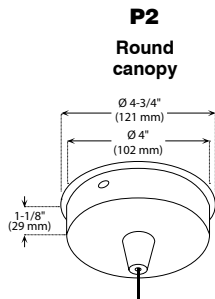

Available in 3 painted colors or 4 plated finishes.