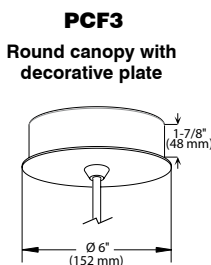

PS4118GGRSFF (Illustrated)

**INSTALLATION** These canopies fit in 4" (102 mm) junction boxes.

- CABLE AND STEM**
- Cables offered in standard lengths of 6' (1,829 mm). Custom length up to 10' (3,048 mm) for 12V cable and 20' (6,096 mm) for 120V cable (available upon request).
  - 5/16" Steel stems matching the canopy color offered in increments from 6" (152 mm) to 48" (1,219 mm).