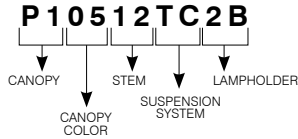

Glass Shade 41

Complete unit consists of:
Canopy + Cable/Stem + Suspension System + Shade

G9 CANOPY CODIFICATION EXAMPLE

G9 Canopy ORDERING CODE

CANOPY	CANOPY COLOR	STEM	SUSPENSION SYSTEM	LAMPHOLDER
P1	PAINTED	STEM	TC	2B
P2	01 White	06 06"	TC Gaby Center	2B G9
PR1	02 Black	12 12"		
	05 Architectural Bronze	18 18"		
		24 24"		
		36 36"		
		48 48"		
	PLATED			
	04 Chrome			
	04BR Brushed Chrome			
	12BR Brushed Nickel			
	13 Satin Nickel			
	(Available only with P1 and P2)