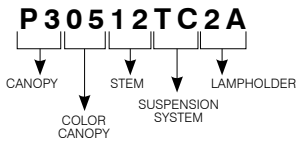

MED/E26 CANOPY CODIFICATION EXAMPLE

MED/E26 Canopy ORDERING CODE

CANOPY	CANOPY COLOR	CABLE AND STEM	SUSPENSION SYSTEM	LAMPHOLDER
P1	PAINTED	120V CABLE	TC Gaby Center	2A MED/E26
P2	01 White	BK Black		
P3	02 Black	WH White		
PD1	05 Architectural Bronze			
PDR1		FABRIC		
PR1	PLATED	BKT Black		
PR2	04 Chrome	ST Silver		
	04BR Brushed Chrome	OT Orange		
	12BR Brushed Nickel	RT Red		
	13 Satin Nickel	BRT Brown		
	(Available only with P1 and P2)	BBT Brown/Beige		
		(Stem available only with P1, P2, P3 and PR1)