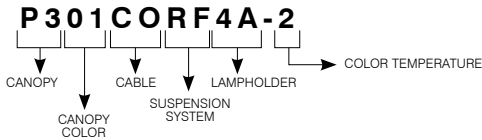

LED CANOPY CODIFICATION EXAMPLE

LED Canopy ORDERING CODE

CANOPY	CANOPY COLOR	CABLE OR STEM	SUSPENSION SYSTEM	LAMPHOLDER	COLOR TEMPERATURE
P3	PAINT	CABLE	RF	4A	
PD1	01 White	BK Black	RF Threaded Ring	4A LED	-2 2,700K
PDR1	02 Black	CO Metal			-3 3,000K
PR1	05 Architectural Bronze				
	PLATED	STEM			
	04BR Brushed Chrome	06 06"			
	12BR Brushed Nickel	12 12"			
	13 Satin Nickel	18 18"			
		24 24"			
		36 36"			
		48 48"			

(Stem available only with P3 and PR1)