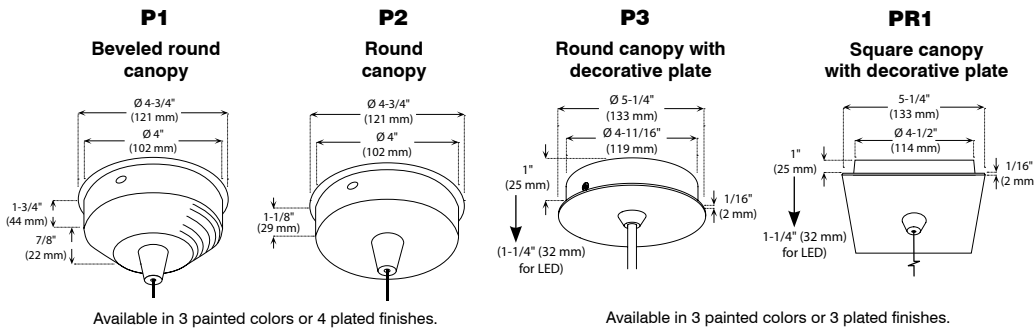

CANOPY SPECIFICATIONS

- CANOPY
- P1 and P2 are made of gauge 20 cold rolled steel.
 - P3, PD1, PDR1, PR1, PR2, PCF3 and PCFR1 are decorative plates made of gauge 14 and 20 cold rolled steel.

PS4018GBLSFF (Illustrated)

INSTALLATION These canopies fit in 4" (102 mm) junction boxes.

- CABLE AND STEM**
- Cables offered in standard lengths of 6' (1,829 mm). Custom length up to 10' (3,048 mm) for 12V cable and 20' (6,096 mm) for 120V cable (available upon request).
 - 5/16" Steel stems matching the canopy color offered in increments from 6" (152 mm) to 48" (1,219 mm).