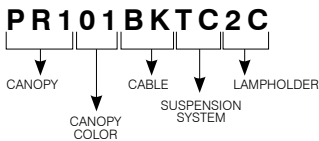

GU24 CANOPY CODIFICATION EXAMPLE

GU24 Canopy ORDERING CODE

CANOPY	CANOPY COLOR	CABLE OR STEM	SUSPENSION SYSTEM	LAMPHOLDER
P3	PAINT	120V CABLE	TC Gaby Center	2C GU24
PD1	01 White	BK Black		
PDR1	02 Black	WH White		
PR1	05 Architectural Bronze			
		STEM		
		06 06"		
		12 12"		
		18 18"		
		24 24"		
		36 36"		
		48 48"		
	PLATED	FABRIC		
	04BR Brushed Chrome	BK Black		
	12BR Brushed Nickel	ST Silver		
	13 Satin Nickel	OT Orange		
		RT Red		
		BRT Brown		
		BBT Brown/Beige		
		(Stem available only with P3 and PR1)