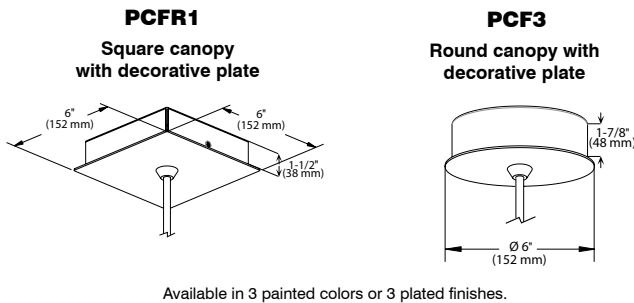

CANOPY SPECIFICATIONS

- CANOPY
- P1 and P2 are made of gauge 20 cold rolled steel.
 - P3, PD1, PDR1, PR1, PR2, PCF3 and PCFR1 are decorative plates made of gauge 14 and 20 cold rolled steel.

PS4018GBLSFF (Illustrated)

INSTALLATION These canopies fit in 4" (102 mm) junction boxes.

- CABLE AND STEM**
- Cables offered in standard lengths of 6' (1,829 mm). Custom length up to 10' (3,048 mm) for 12V cable and 20' (6,096 mm) for 120V cable (available upon request).
 - 5/16" Steel stems matching the canopy color offered in increments from 6" (152 mm) to 48" (1,219 mm).