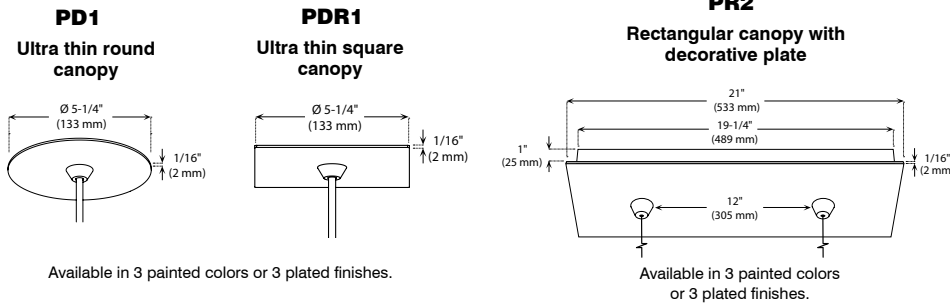

CANOPY SPECIFICATIONS

- CANOPY
- P1 and P2 are made of gauge 20 cold rolled steel.
 - P3, PD1, PDR1, PR1, PR2, PCF3 and PCFR1 are decorative plates made of gauge 14 and 20 cold rolled steel.

PS4018GBLSFF (Illustrated)

INSTALLATION These canopies fit in 4" (102 mm) junction boxes.

- CABLE AND STEM**
- Cables offered in standard lengths of 6' (1,829 mm). Custom length up to 10' (3,048 mm) for 12V cable and 20' (6,096 mm) for 120V cable (available upon request).
 - 5/16" Steel stems matching the canopy color offered in increments from 6" (152 mm) to 48" (1,219 mm).