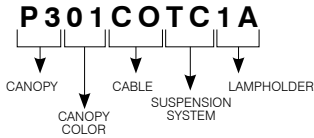

Glass Shade 40

**Complete unit consists of:
Canopy + Cable/Stem + Suspension System + Shade**

BI-PIN AND MR16 CANOPY CODIFICATION EXAMPLE

BI-PIN and MR16 Canopy ORDERING CODE

CANOPY	CANOPY COLOR	CABLE OR STEM	SUSPENSION SYSTEM	LAMPHOLDER	VOLTAGE
P1	PAINTED	12V COAXIAL CABLE	TC Gaby Center	1A Bi-Pin and MR16	Standard: 120V/12V 277V/12V
P2	01 White	BK Black			
P3	02 Black	CO Metal			
PD1	05 Architectural Bronze				
PDR1		STEM			
PR1	PLATED	06 06"			
PR2	04 Chrome	12 12"			
	04BR Brushed Chrome	18 18"			
	12BR Brushed Nickel	24 24"			
	13 Satin Nickel	36 36"			
		48 48"			
	(Available only with P1 and P2)	(Stem available only with P1, P2, P3 and PR1)			(Available only with Bi-Pin and stem)