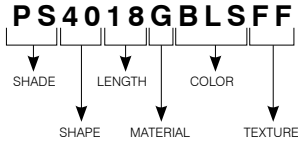

Glass Shade 40

Complete unit consists of:
Canopy + Cable/Stem + Suspension System + Shade

FLUORESCENT CANOPY CODIFICATION EXAMPLE

Fluorescent Canopy ORDERING CODE

| CANOPY | CANOPY COLOR | CABLE AND STEM | SUSPENSION SYSTEM | LAMPHOLDER | WATTAGE |
|-----------------------------|--------------------------------|-----------------|-----------------------|-------------------------------|---|
| PCFR1 PCF3 | PAINT | CABLE | TC | 3A | |
| | 01 White | BK Black | TC Gaby Center | 3A Compact Fluorescent | 13 13W DTT G24q-1 |
| | 02 Black | CC Clear | | | 18 18W DTT G24q-2 18W TTT GX24q-2 |
| | 05 Architectural Bronze | | | | |
| | PLATED | STEM | | | 42 26W DTT G24q-3 26W TTT GX24q-3 32W TTT GX24q-3 42W TTT GX24q-4 |
| | 04BR Brushed Chrome | 06 06" | | | |
| | 12BR Brushed Nickel | 12 12" | | | |
| | 13 Satin Nickel | 18 18" | | | |
| | | 24 24" | | | |
| | | 36 36" | | | |
| | | 48 48" | | | |

(Stem available only with P3 and PR1)

Glass Shade 40

**Complete unit consists of:
Canopy + Cable/Stem + Suspension System + Shade**

GLASS SHADE CODIFICATION EXAMPLE

Glass Shade ORDERING CODE

| SHAPE | SHADE | LENGTH | MATERIAL | COLOR | TEXTURE | STEM |
|-----------|-----------|-----------|----------|---|---|---|
| PS | 40 | 18 | G | | | |
| PS | 40 | 18 | G Glass | BLS Smoked Blue GRS Smoked Grey M Smoked Amber | C Clear FF Frosted interior/exterior ICE Ice LK Lake SW Snow STR Striped | ... Standard -TM Steel pins (Only with LED) |
| | | | | R Red | C Clear FF Frosted interior/exterior ICE Ice LK Lake SW Snow | |
| | | | | N Natural | C Clear FF Frosted interior/exterior ICE Ice LK Lake SW Snow STR Striped | |
| | | | | CAP Cappuccino CHO Chocolate FUR Furia NEP Neptune W White | ... Standard : White interior/ Glossy exterior FF Frosted interior/exterior | |
| | | | | EVA Eva VAN Vanilla | C Clear FF Frosted interior/exterior | |