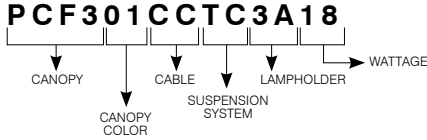

GU24 CANOPY CODIFICATION EXAMPLE

GU24 Canopy ORDERING CODE

| CANOPY | CANOPY COLOR | CABLE OR STEM | SUSPENSION SYSTEM | LAMPHOLDER |
|-------------|--------------------------------|---------------------------------------|-----------------------|----------------|
| P3 | PAINT | 120V CABLE | TC Gaby Center | 2C GU24 |
| PD1 | 01 White | BK Black | | |
| PDR1 | 02 Black | WH White | | |
| PR1 | 05 Architectural Bronze | | | |
| | | STEM | | |
| | | 06 06" | | |
| | | 12 12" | | |
| | | 18 18" | | |
| | | 24 24" | | |
| | | 36 36" | | |
| | | 48 48" | | |
| | PLATED | FABRIC | | |
| | 04BR Brushed Chrome | BK Black | | |
| | 12BR Brushed Nickel | ST Silver | | |
| | 13 Satin Nickel | OT Orange | | |
| | | RT Red | | |
| | | BRT Brown | | |
| | | BBT Brown/Beige | | |
| | | (Stem available only with P3 and PR1) | | |

Glass Shade 40

Complete unit consists of:
Canopy + Cable/Stem + Suspension System + Shade

FLUORESCENT CANOPY CODIFICATION EXAMPLE

Fluorescent Canopy ORDERING CODE

| CANOPY | CANOPY COLOR | CABLE AND STEM | SUSPENSION SYSTEM | LAMPHOLDER | WATTAGE |
|-----------------------------|--------------------------------|-----------------|-----------------------|-------------------------------|---|
| PCFR1 PCF3 | PAINT | CABLE | TC | 3A | |
| | 01 White | BK Black | TC Gaby Center | 3A Compact Fluorescent | 13 13W DTT G24q-1 |
| | 02 Black | CC Clear | | | 18 18W DTT G24q-2 18W TTT GX24q-2 |
| | 05 Architectural Bronze | | | | |
| | PLATED | STEM | | | 42 26W DTT G24q-3 26W TTT GX24q-3 32W TTT GX24q-3 42W TTT GX24q-4 |
| | 04BR Brushed Chrome | 06 06" | | | |
| | 12BR Brushed Nickel | 12 12" | | | |
| | 13 Satin Nickel | 18 18" | | | |
| | | 24 24" | | | |
| | | 36 36" | | | |
| | | 48 48" | | | |