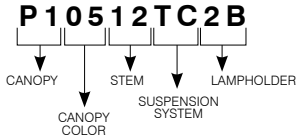

Glass Shade 40

**Complete unit consists of:
Canopy + Cable/Stem + Suspension System + Shade**

G9 CANOPY CODIFICATION EXAMPLE

G9 Canopy ORDERING CODE

CANOPY	CANOPY COLOR	STEM	SUSPENSION SYSTEM	LAMPHOLDER
P1	PAINTED	STEM	TC Gaby Center	2B G9
P2	01 White	06 06"		
PR1	02 Black	12 12"		
	05 Architectural Bronze	18 18"		
		24 24"		
		36 36"		
		48 48"		
	PLATED			
	04 Chrome			
	04BR Brushed Chrome			
	12BR Brushed Nickel			
	13 Satin Nickel			
	(Available only with P1 and P2)