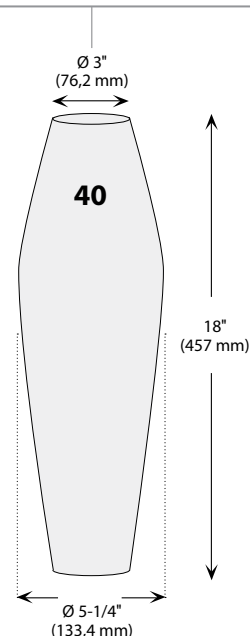

Glass Shade 40

**Complete unit consists of:
Canopy + Cable/Stem + Suspension System + Shade**

FLUORESCENT SPECIFICATIONS

SOURCE	Compact Fluorescent Lamps 13W, 18W, 26W and 32W (not included)
POWER SUPPLY	120V/277V Universal Electronic Ballast
DIMMING	No dimming available
CERTIFICATION	cULus E303743

LED SPECIFICATIONS

INSTALLATION	For PD1 and PDR1 canopies a junction box extension is provided.
CRI	90 +
COLOR TEMPERATURE	2,700K or 3,000K
POWER SUPPLY	Magtech Driver, constant current output.
SOURCE	Bridgelux LED arrays 6W. Delivers a lumen maintenance greater than 70% after 50,000 hours of operation (L70). Provide a clean white light without pixilation and produces high quality true color. Inside 3 steps MacAdam ellipse.
LUMENS OUTPUT	270 lumens, 45 lumens/watt
VOLTAGE	120V
WARRANTY	5 year warranty on the LED module and driver
DIMMING	Dimmable with leading edge/forward phase and trailing edge/reverse phase electronic low voltage dimmers, as well as Incandescent (TRIAC) dimmers. Please see Web site for complete compatibility chart.
CERTIFICATION	cULus E357146

SUPPORT

GABY CENTER Gaby Center made of alloy steel.

TC

THREADED RING (only for LED) Threaded Ring made of high quality aluminum.

RF

DIMENSIONS FOR 40

CONTRAST
LIGHTING

2015-07

1009, rue du Parc Industriel
Lévis (Québec) G6Z 1C5 Canada
Tel.: 1-888-839-4624 Fax: 1-877-839-7057
info@contrastlighting.com
www.contrastlighting.com

© 2015 Contrast Lighting M.L. Inc.
All rights reserved

Contrast Lighting reserves the right to make changes in specifications and/or to discontinue any product at any time without notice or obligation and will not be liable for any consequences resulting from the use of this publication.