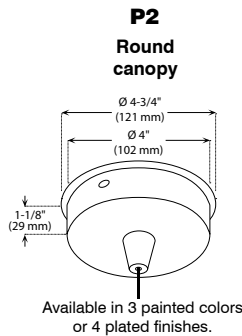

Glass Shade 127

Project	
Notes	
Fixture Type	
Date	

DESCRIPTION

While being classic and casual each and everyone is unique. These very high quality mouth blown glass shades, bring a little sparkle in every room. The various combinations offered allow to personalize your decor and provide a soft lighting.

CANOPY SPECIFICATIONS

1. CANOPY
2. P1 and P2 are made of gauge 20 cold rolled steel.
   - P3, PD1, PDR1, PR1 and PR2 are decorative plates made of gauge 14 and 20 cold rolled steel.

PS127GNEP (Illustrated)

INSTALLATION These canopies fit in 4" (102 mm) junction boxes.

1. **CABLE AND STEM**
2. Cables offered in standard lengths of 6' (1,829 mm). Custom length up to 10' (3,048 mm) available upon request.
   - 5/16" Steel stems matching the canopy color offered in increments from 6" (152 mm) to 48" (1,219 mm).