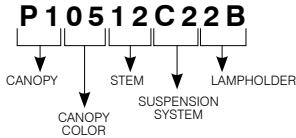

G9 CANOPY CODIFICATION EXAMPLE

G9 canopy ORDERING CODE

CANOPY	CANOPY COLOR	STEM	SUSPENSION SYSTEM	LAMPHOLDER
P1	PAINTED	STEM	CONE	2B G9
P2	01 White	06 06"	C1	
PR1	02 Black	12 12"	C2	
	05 Architectural Bronze	18 18"	C3	
	PLATED	24 24"		
	04 Chrome	36 36"		
	04BR Brushed Chrome	48 48"		
	12BR Brushed Nickel			
	13 Satin Nickel			
	(Available only with P1 and P2)