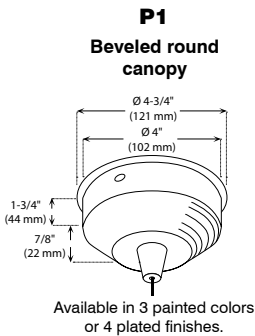

Glass Shade 127

Project	
Notes	
Fixture Type	
Date	

DESCRIPTION

While being classic and casual each and everyone is unique. These very high quality mouth blown glass shades, bring a little sparkle in every room. The various combinations offered allow to personalize your decor and provide a soft lighting.

CANOPY SPECIFICATIONS

1. CANOPY
2. P1 and P2 are made of gauge 20 cold rolled steel.
   - P3, PD1, PDR1, PR1 and PR2 are decorative plates made of gauge 14 and 20 cold rolled steel.

PS127GNEP (Illustrated)

INSTALLATION These canopies fit in 4" (102 mm) junction boxes.

1. **CABLE AND STEM**
2. Cables offered in standard lengths of 6' (1,829 mm). Custom length up to 10' (3,048 mm) available upon request.
   - 5/16" Steel stems matching the canopy color offered in increments from 6" (152 mm) to 48" (1,219 mm).