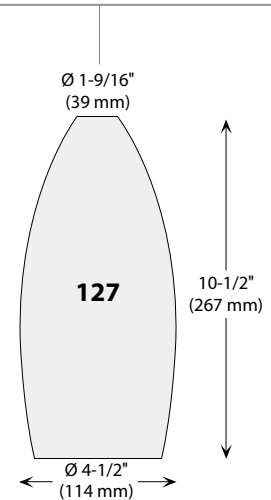

**INSTALLATION** These canopies fit in 4" (102 mm) junction boxes.

- CABLE AND STEM**
- Cables offered in standard lengths of 6' (1,829 mm). Custom length up to 10' (3,048 mm) available upon request.
  - 5/16" Steel stems matching the canopy color offered in increments from 6" (152 mm) to 48" (1,219 mm).

## DIMENSIONS FOR 127