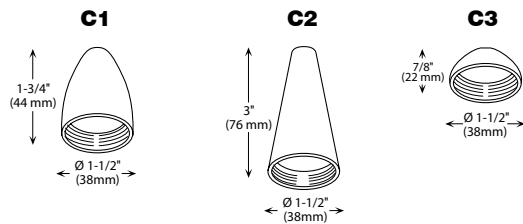

**INSTALLATION** These canopies fit in 4" (102 mm) junction boxes.

- CABLE AND STEM**
- Cables offered in standard lengths of 6' (1,829 mm). Custom length up to 10' (3,048 mm) available upon request.
  - 5/16" Steel stems matching the canopy color offered in increments from 6" (152 mm) to 48" (1,219 mm).

## DIMENSIONS FOR 127