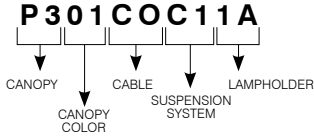

Glass Shade 127

**Complete unit consists of:
Canopy + Cable/Stem + Suspension System + Shade**

BI-PIN AND MR16 CANOPY CODIFICATION EXAMPLE

BI-PIN and MR16 canopy ORDERING CODE

CANOPY	CANOPY COLOR	CABLE OR STEM	SUSPENSION SYSTEM	LAMPHOLDER	VOLTAGE
P1	PAINTED	12V COAXIAL CABLE	CONE	1A	
P2	01 White	BK Black	C1	Bi-Pin and MR16	Standard: 120V/12V
P3	02 Black	CO Metal	C2		277V/12V
PD1	05 Architectural Bronze		C3		(Available only with Bi-Pin and stem)
PDR1		STEM			
PR1	PLATED	06 06"			
PR2	04 Chrome	12 12"			
	04BR Brushed Chrome	18 18"			
	12BR Brushed Nickel	24 24"			
	13 Satin Nickel	36 36"			
		48 48"			
	(Available only with P1 and P2)	(Stem available only with P1, P2, P3 and PR1)