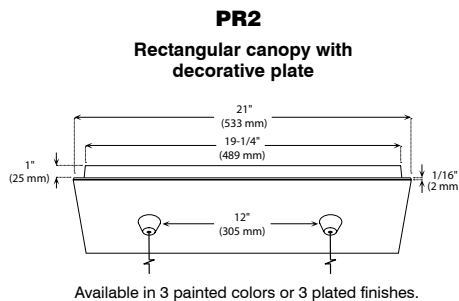

## CANOPY SPECIFICATIONS

- CANOPY
- P1 and P2 are made of gauge 20 cold rolled steel.
  - P3, PD1, PDR1, PR1 and PR2 are decorative plates made of gauge 14 and 20 cold rolled steel.

PS127GNEP (Illustrated)

**INSTALLATION** These canopies fit in 4" (102 mm) junction boxes.

- CABLE AND STEM**
- Cables offered in standard lengths of 6' (1,829 mm). Custom length up to 10' (3,048 mm) available upon request.
  - 5/16" Steel stems matching the canopy color offered in increments from 6" (152 mm) to 48" (1,219 mm).

## DIMENSIONS FOR 127