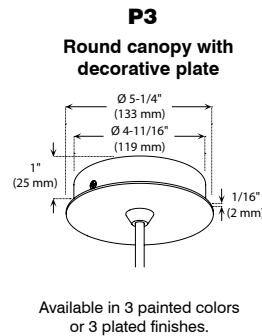

Glass Shade 127

Project	
Notes	
Fixture Type	
Date	

DESCRIPTION

While being classic and casual each and everyone is unique. These very high quality mouth blown glass shades, bring a little sparkle in every room. The various combinations offered allow to personalize your decor and provide a soft lighting.

CANOPY SPECIFICATIONS

1. CANOPY
2. P1 and P2 are made of gauge 20 cold rolled steel.
   - P3, PD1, PDR1, PR1 and PR2 are decorative plates made of gauge 14 and 20 cold rolled steel.

PS127GNEP (Illustrated)

INSTALLATION These canopies fit in 4" (102 mm) junction boxes.

1. **CABLE AND STEM**
2. Cables offered in standard lengths of 6' (1,829 mm). Custom length up to 10' (3,048 mm) available upon request.
   - 5/16" Steel stems matching the canopy color offered in increments from 6" (152 mm) to 48" (1,219 mm).