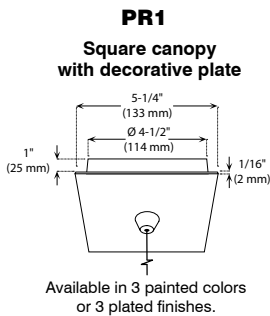

Glass Shade 127

Project	
Notes	
Fixture Type	
Date	

DESCRIPTION

While being classic and casual each and everyone is unique. These very high quality mouth blown glass shades, bring a little sparkle in every room. The various combinations offered allow to personalize your decor and provide a soft lighting.

CANOPY SPECIFICATIONS

1. CANOPY
2. P1 and P2 are made of gauge 20 cold rolled steel.
   - P3, PD1, PDR1, PR1 and PR2 are decorative plates made of gauge 14 and 20 cold rolled steel.

PS127GNEP (Illustrated)

INSTALLATION These canopies fit in 4" (102 mm) junction boxes.

1. **CABLE AND STEM**
2. Cables offered in standard lengths of 6' (1,829 mm). Custom length up to 10' (3,048 mm) available upon request.
   - 5/16" Steel stems matching the canopy color offered in increments from 6" (152 mm) to 48" (1,219 mm).