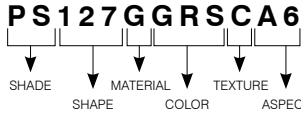

### G9 canopy ORDERING CODE

CANOPY	CANOPY COLOR	STEM	SUSPENSION SYSTEM	LAMPHOLDER
<b>P1</b>	<b>PAINTED</b>	<b>STEM</b>	<b>CONE</b>	<b>2B</b> G9
<b>P2</b>	<b>01</b> White	<b>06</b> 06"	<b>C1</b>	
<b>PR1</b>	<b>02</b> Black	<b>12</b> 12"	<b>C2</b>	
	<b>05</b> Architectural Bronze	<b>18</b> 18"	<b>C3</b>	
	<b>PLATED</b>	<b>24</b> 24"		
	<b>04</b> Chrome	<b>36</b> 36"		
	<b>04BR</b> Brushed Chrome	<b>48</b> 48"		
	<b>12BR</b> Brushed Nickel			
	<b>13</b> Satin Nickel			
	(Available only with P1 and P2)			

# Glass Shade 127

Complete unit consists of:

**Canopy + Cable/Stem + Suspension System + Shade**

GLASS SHADE CODIFICATION EXAMPLE

Glass Shade ORDERING CODE

SHADE	SHAPE	MATERIAL	COLOR	TEXTURE	ASPECT (Available only with clear texture)
<b>PS</b>	<b>127</b>	<b>G</b>			
<b>PS</b>	<b>127</b>	<b>G</b> Glass	<b>BLS</b> Smoked Blue <b>GRS</b> Smoked Grey <b>M</b> Smoked Amber <b>R</b> Red	<b>C</b> Clear <b>F</b> Frosted interior <b>FF</b> Frosted interior/exterior <b>LK</b> Lake <b>SW</b> Snow	<b>A4</b> Bubbly <b>A6</b> Granite
			<b>N</b> Natural	<b>C</b> Clear <b>FF</b> Frosted interior/exterior <b>LK</b> Lake <b>SW</b> Snow	<b>A4</b> Bubbly <b>A6</b> Granite
			<b>BK</b> Black <b>CAP</b> Cappuccino <b>CHO</b> Chocolate <b>FUR</b> Furia <b>NEP</b> Neptune <b>W</b> White	... Standard: White interior/Glossy exterior <b>FF</b> Frosted interior/exterior	
			<b>EVA</b> Eva <b>VAN</b> Vanilla	<b>C</b> Clear <b>F</b> Frosted interior <b>FF</b> Frosted interior/exterior	