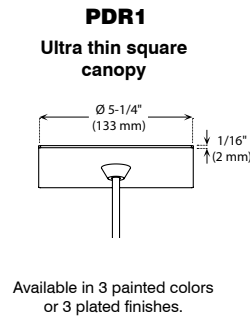

## CANOPY SPECIFICATIONS

- CANOPY
- P1 and P2 are made of gauge 20 cold rolled steel.
  - P3, PD1, PDR1, PR1 and PR2 are decorative plates made of gauge 14 and 20 cold rolled steel.

PS127GNEP (Illustrated)

**INSTALLATION** These canopies fit in 4" (102 mm) junction boxes.

- CABLE AND STEM**
- Cables offered in standard lengths of 6' (1,829 mm). Custom length up to 10' (3,048 mm) available upon request.
  - 5/16" Steel stems matching the canopy color offered in increments from 6" (152 mm) to 48" (1,219 mm).

## DIMENSIONS FOR 127