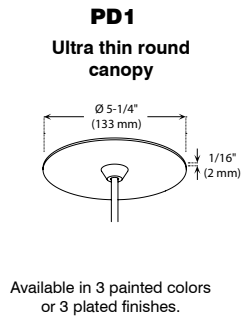

Glass Shade 127

Project	
Notes	
Fixture Type	
Date	

DESCRIPTION

While being classic and casual each and everyone is unique. These very high quality mouth blown glass shades, bring a little sparkle in every room. The various combinations offered allow to personalize your decor and provide a soft lighting.

CANOPY SPECIFICATIONS

1. CANOPY
2. P1 and P2 are made of gauge 20 cold rolled steel.
   - P3, PD1, PDR1, PR1 and PR2 are decorative plates made of gauge 14 and 20 cold rolled steel.

PS127GNEP (Illustrated)

INSTALLATION These canopies fit in 4" (102 mm) junction boxes.

1. **CABLE AND STEM**
2. Cables offered in standard lengths of 6' (1,829 mm). Custom length up to 10' (3,048 mm) available upon request.
   - 5/16" Steel stems matching the canopy color offered in increments from 6" (152 mm) to 48" (1,219 mm).