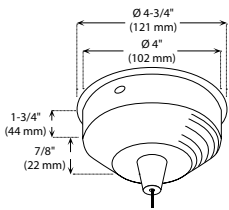

CANOPY SPECIFICATIONS

CANOPY - P1 and P2 are made of gauge 20 cold rolled steel.
 - P3, PD1, PDR1, PR1 and PR2 are decorative plates made of gauge 14 and 20 cold rolled steel.

P1
Beveled round canopy

Available in 3 painted colors or 4 plated finishes.

Available in 3 painted colors or 3 plated finishes.

PS024GCAP (Illustrated)

INSTALLATION These canopies fit in 4" (102 mm) junction boxes.

CABLE AND STEM

- Cables offered in standard lengths of 6' (1,829 mm). Custom length up to 10' (3,048 mm) for 12V cable (available upon request).
- 5/16" Steel stems matching the canopy color offered in increments from 6" (152 mm) to 48" (1,219 mm).