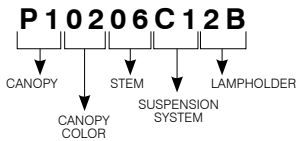

G9 CANOPY CODIFICATION EXAMPLE

G9 canopy ORDERING CODE

CANOPY	CANOPY COLOR	STEM	SUSPENSION SYSTEM	LAMPHOLDER
P1	PAINTED	STEM	CONE	2B G9
P2	01 White	06 06"	C1	
PR1	02 Black	12 12"	C2	
	05 Architectural Bronze	18 18"	C3	
	PLATED	24 24"		
	04 Chrome	36 36"		
	04BR Brushed Chrome	48 48"		
	12BR Brushed Nickel			
	13 Satin Nickel			
(Available only with P1 and P2)