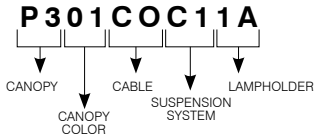

BI-PIN CANOPY CODIFICATION EXAMPLE

BI-PIN canopy ORDERING CODE

CANOPY	CANOPY COLOR	CABLE OR STEM	SUSPENSION SYSTEM	LAMPHOLDER	VOLTAGE
P1	PAINTED	12V COAXIAL CABLE	CONE	1A Bi-Pin	...
P2	01 White	BK Black	C1		Standard: 120V/12V
P3	02 Black	CO Metal	C2		-2 277V/12V
PD1	05 Architectural Bronze		C3		
PDR1		STEM			(Available only with stem)
PR1	PLATED	06 06"			
PR2	04 Chrome	12 12"			
	04BR Brushed Chrome	18 18"			
	12BR Brushed Nickel	24 24"			
	13 Satin Nickel	36 36"			
		48 48"			
(Available only with P1 and P2)		(Stem available only with P1, P2, P3 and PR1)			