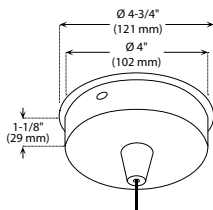

P2
Round canopy

Available in 3 painted colors or 4 plated finishes.