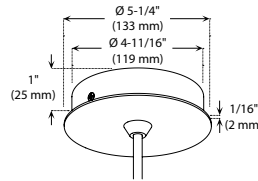

P3
Round canopy with decorative plate