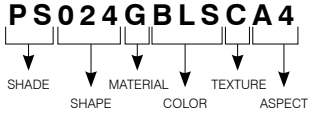

BI-PIN CANOPY CODIFICATION EXAMPLE

BI-PIN canopy ORDERING CODE

CANOPY	CANOPY COLOR	CABLE OR STEM	SUSPENSION SYSTEM	LAMPHOLDER	VOLTAGE
P1	PAINTED	12V COAXIAL CABLE	CONE	1A Bi-Pin	...
P2	01 White	BK Black	C1		Standard: 120V/12V
P3	02 Black	CO Metal	C2		-2 277V/12V
PD1	05 Architectural Bronze		C3		
PDR1		STEM			(Available only with stem)
PR1	PLATED	06 06"			
PR2	04 Chrome	12 12"			
	04BR Brushed Chrome	18 18"			
	12BR Brushed Nickel	24 24"			
	13 Satin Nickel	36 36"			
		48 48"			
(Available only with P1 and P2)		(Stem available only with P1, P2, P3 and PR1)			

G9 CANOPY CODIFICATION EXAMPLE

G9 canopy ORDERING CODE

CANOPY	CANOPY COLOR	STEM	SUSPENSION SYSTEM	LAMPHOLDER
P1	PAINTED	STEM	CONE	2B G9
P2	01 White	06 06"	C1	
PR1	02 Black	12 12"	C2	
	05 Architectural Bronze	18 18"	C3	
	PLATED	24 24"		
	04 Chrome	36 36"		
	04BR Brushed Chrome	48 48"		
	12BR Brushed Nickel			
	13 Satin Nickel			
(Available only with P1 and P2)				

Glass Shade 024

Complete unit consists of:

Canopy + Cable/Stem + Suspension System + Shade

GLASS SHADE CODIFICATION EXAMPLE

Glass Shade ORDERING CODE

SHADE	SHAPE	MATERIAL	COLOR	TEXTURE	ASPECT (Available only with clear texture)
PS	024	G			
PS	024	G Glass	BLS Smoked Blue GRS Smoked Grey M Smoked Amber R Red	C Clear F Frosted interior FF Frosted interior/exterior	A4 Bubbly A6 Granite
			N Natural	C Clear FF Frosted interior/exterior	A4 Bubbly A6 Granite
			BK Black CAP Cappuccino CHO Chocolate FUR Furia NEP Neptune W White	... Standard: White interior/ Glossy exterior FF Frosted interior/exterior	
			EVA Eva VAN Vanilla	C Clear F Frosted interior FF Frosted interior/exterior	