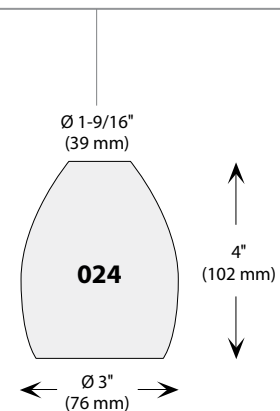

DIMENSIONS FOR 024