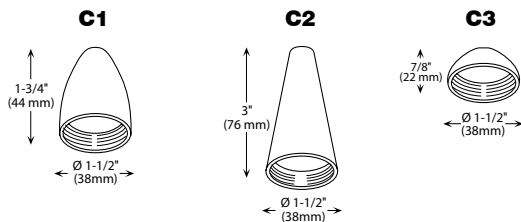

Glass Shade 024

**Complete unit consists of:
Canopy + Cable/Stem + Suspension System + Shade**

BI-PIN (GY6.35) SPECIFICATIONS

SOCKET	Universal GY6.35/GX5.3
SOURCE	Low Voltage Halogen Lamp Maximum Wattage: 50W Bi-Pin Lamp (included)
POWER SUPPLY	120V/12V Electronic converter 277V/12V Electronic converter (available only with stem)
DIMMING	Compatible with Electronic Low Voltage (ELV) or Incandescent (TRIAC) dimmers
CERTIFICATION	cULus E172892

G9 SPECIFICATIONS (Available only with stem)

SOCKET	G9 Base
SOURCE	G9 Line Voltage Lamps (not included)
POWER SUPPLY	Line Voltage 120V
DIMMING	Compatible with Incandescent (TRIAC) dimmers
CERTIFICATION	cULus E172892

SUPPORT

CONE Three different shapes are offered. Machined steel cones are painted or plated to match to canopy color.