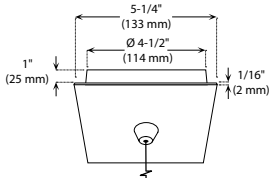

Available in 3 painted colors or 3 plated finishes.

PR1
Square canopy with decorative plate

Available in 3 painted colors or 3 plated finishes.