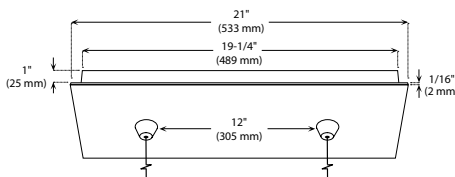

Available in 3 painted colors or 3 plated finishes.

PS024GCAP (Illustrated)

INSTALLATION These canopies fit in 4" (102 mm) junction boxes.

CABLE AND STEM

- Cables offered in standard lengths of 6' (1,829 mm). Custom length up to 10' (3,048 mm) for 12V cable (available upon request).
- 5/16" Steel stems matching the canopy color offered in increments from 6" (152 mm) to 48" (1,219 mm).