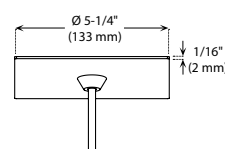

Available in 3 painted colors or 3 plated finishes.

PDR1
Ultra thin square canopy

Available in 3 painted colors or 3 plated finishes.