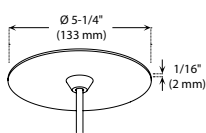

PD1
Ultra thin round canopy