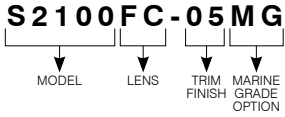

# S2100

4" Series

CODIFICATION EXAMPLE

ORDERING CODE

MODEL	LENS	TRIM FINISH	MARINE GRADE
<b>S2100</b>			
S2100	Standard: Frosted	<b>-01</b> White	<b>MG</b> (optional)
	<b>C</b> Clear	<b>-02</b> Black	May be applied on finishes:
	<b>FC</b> Frosted with clear center	<b>-03</b> Gold Plated 24K	-01, -02, -05, -06, -11 and -15
	<b>BF</b> Frosted convex	<b>-04</b> Chrome	
	<b>BC</b> Clear convex	<b>-04BR</b> Brushed Chrome	
		<b>-05</b> Architectural Bronze	
		<b>-06</b> Antique Copper	
		<b>-11</b> Matte White	
		<b>-12BR</b> Brushed Nickel	
		<b>-13</b> Satin Nickel	
		<b>-15</b> Metallic Grey	
		<b>-17</b> Antique Nickel	