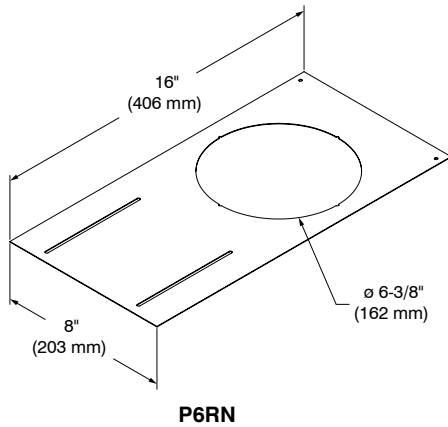

Code: P6RN (without bars)
P6RNW (with bars)

GOOF RINGS OPTION

Code: RR6-11 (Matte White)
RR6-12BR (Brushed Nickel)

Outside diameter: \varnothing 8" (203 mm)
Inside diameter: \varnothing 6-3/8" (162 mm)

CABLE OPTION