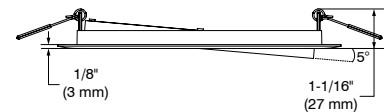

Recessed ultra-thin LED trim for insulated ceiling and suitable for damp locations. The thin profile with spring clips allows for quick and easy installation. Ideal for confined spaces.

SPECIFICATIONS

COLOR TEMPERATURES	3,000K and 4,000K
CRI	80+
LED MODULE	Epistar 2835 - Meets ANSI CCT binning requirements
VOLTAGE	120 VAC
POWER	12 Watts
POWER FACTOR	>85%
LUMEN OUTPUT	Up to 930 lumens, 78 lm/W
LIFESPAN	L70 @ 50,000 hours
TRIM	Thin profile 1-1/16" (27 mm) Matte White (-11) or Brushed Nickel (-12BR) available.
BEAM	Very Wide Flood → 110°
WIRE TYPE	FT4
MOUNTING	The space required beyond ceiling material is 1-1/2" (38 mm). The maximal thickness of the ceiling is 1" (25 mm). Beyond this thickness, springs will apply less pressure between the trim and the ceiling. The base of the trim will thus have some difficulty to fit perfectly with the ceiling.