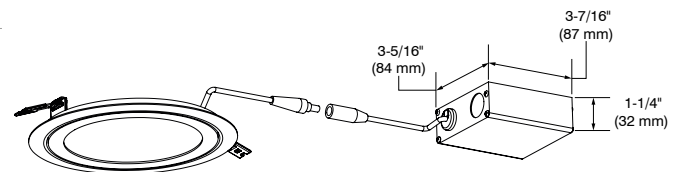

Recessed ultra-thin LED trim for insulated ceiling and suitable for damp locations. The thin profile with spring clips allows for quick and easy installation. Ideal for confined spaces.

SPECIFICATIONS

COLOR TEMPERATURES	3,000K and 4,000K
CRI	80+
LED MODULE	Epistar 2835 - Meets ANSI CCT binning requirements
VOLTAGE	120 VAC
POWER	12 Watts
POWER FACTOR	>85%
LUMEN OUTPUT	Up to 930 lumens, 78 lm/W
LIFESPAN	L70 @ 50,000 hours
TRIM	Thin profile 1-1/16" (27 mm) Matte White (-11) or Brushed Nickel (-12BR) available.
BEAM	Very Wide Flood → 110°
WIRE TYPE	FT4
MOUNTING	The space required beyond ceiling material is 1-1/2" (38 mm). The maximal thickness of the ceiling is 1" (25 mm). Beyond this thickness, springs will apply less pressure between the trim and the ceiling. The base of the trim will thus have some difficulty to fit perfectly with the ceiling.