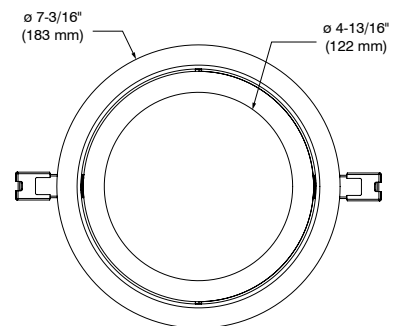

Recessed ultra-thin LED trim for insulated ceiling and suitable for damp locations. The thin profile with spring clips allows for quick and easy installation. Ideal for confined spaces.

SPECIFICATIONS

COLOR TEMPERATURES	3,000K and 4,000K
CRI	80+
LED MODULE	Epistar 2835 - Meets ANSI CCT binning requirements
VOLTAGE	120 VAC
POWER	12 Watts
POWER FACTOR	>85%
LUMEN OUTPUT	Up to 930 lumens, 78 lm/W
LIFESPAN	L70 @ 50,000 hours
TRIM	Thin profile 1-1/16" (27 mm) Matte White (-11) or Brushed Nickel (-12BR) available.
BEAM	Very Wide Flood → 110°
WIRE TYPE	FT4
MOUNTING	The space required beyond ceiling material is 1-1/2" (38 mm). The maximal thickness of the ceiling is 1" (25 mm). Beyond this thickness, springs will apply less pressure between the trim and the ceiling. The base of the trim will thus have some difficulty to fit perfectly with the ceiling.

Code: P6RN (without bars)
P6RNW (with bars)

GOOF RINGS OPTION

Code: RR6-11 (Matte White)
RR6-12BR (Brushed Nickel)

Outside diameter: \varnothing 8" (203 mm)
Inside diameter: \varnothing 6-3/8" (162 mm)

CABLE OPTION