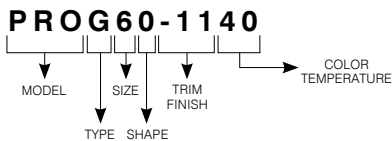

SPECIFICATION SHEET

PROG60

6" Profilux Series

Complete Unit: LED Round Adjustable Trim including the Junction Box and Driver

SPECIFICATIONS (CON'T)

CEILING CUTOUT	ø 6-1/4" (159 mm) MIN ø 6-1/4" (159 mm) / MAX ø 7" (178 mm)
JUNCTION BOX	Junction box with independent auxiliary connection including driver.
DIMMING	Compatible with Electronic Low Voltage (ELV) and Incandescent (TRIAC) dimmers. We invite you to consult frequently our Web site to find our suggested compatible dimmers list: www.contrastlighting.com
OPTIONS	• 6' (2 m) and 20' (6 m) cable (see ordering code) • Mounting Plate (see ordering code) • Goof Rings (see ordering code)
CERTIFICATION	Certified ETL for damp locations
WARRANTY	5-year warranty

CODIFICATION EXAMPLE

ORDERING CODE

MODEL	TYPE	SIZE	SHAPE	TRIM FINISHES	COLOR TEMPERATURES
PRO	G	6	0		
PRO Profilux	G Adjustable	6 6 inches	0 Round	-11 Matte White -12BR Brushed Nickel	30 3,000K 40 4,000K

CONTRASTE

1009, rue du Parc Industriel
Lévis (Québec) G6Z 1C5 Canada
Tel.: 1-888-839-4624
Fax.: 1-877-839-7057
contrastlighting.com
info@contrastlighting.com

© 2017 Contrast Lighting M.L. Inc.
All rights reserved

Contrast Lighting M.L. Inc. reserves the right to make changes in specifications and/or to discontinue any product at any time without notice or obligation and will not be liable for any consequences resulting from the use of this publication.