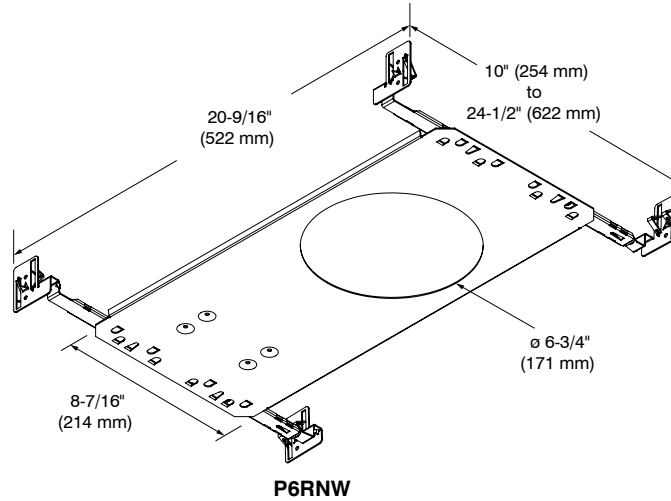

PROG60

6" Profilux Series

Complete Unit: LED Round Adjustable Trim including the Junction Box and Driver

Project _____

Notes _____

Fixture Type _____

Date _____

MOUNTING PLATE OPTION

Code: P6RN (without bars)
P6RNW (with bars)

GOOF RINGS OPTION

Code: RR6-11 (Matte White)
RR6-12BR (Brushed Nickel)

Outside diameter: \varnothing 8" (203 mm)
Inside diameter: \varnothing 6-3/8" (162 mm)

CABLE OPTION