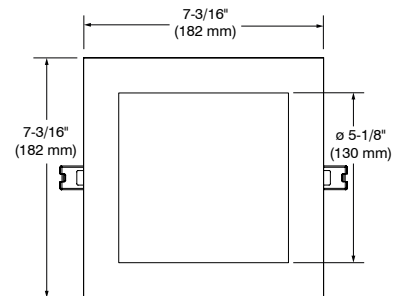

COLOR TEMPERATURES	3,000K and 4,000K
CRI	80+
LED MODULE	Epistar 2835 - Meets ANSI CCT binning requirements
VOLTAGE	120 VAC
POWER	12 Watts
POWER FACTOR	>85%
LUMEN OUTPUT	Up to 930 lumens, 78 lm/W
LIFESPAN	L70 @ 50,000 hours
TRIM	Thin profile 1-3/16" (30 mm) Matte White (-11) or Brushed Nickel (-12BR) available.
BEAM	Very Wide Flood → 110°
WIRE TYPE	FT4
MOUNTING	The space required beyond ceiling material is 1-1/2" (38 mm). The maximal thickness of the ceiling is 1" (25 mm). Beyond this thickness, springs will apply less pressure between the trim and the ceiling. The base of the trim will thus have some difficulty to fit perfectly with the ceiling.