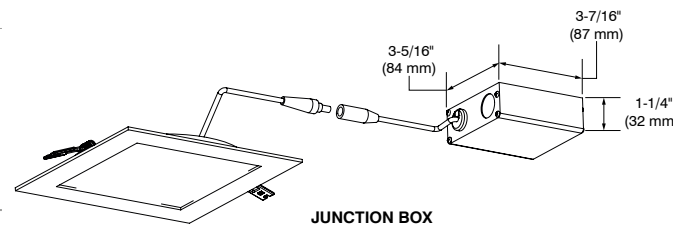

Recessed ultra-thin Air Tight LED trim for insulated ceiling and suitable for wet locations. The thin profile with spring clips allows for quick and easy installation. Ideal for confined spaces.

SPECIFICATIONS

COLOR TEMPERATURES	3,000K and 4,000K
CRI	80+
LED MODULE	Epistar 2835 - Meets ANSI CCT binning requirements
VOLTAGE	120 VAC
POWER	12 Watts
POWER FACTOR	>85%
LUMEN OUTPUT	Up to 930 lumens, 78 lm/W
LIFESPAN	L70 @ 50,000 hours
TRIM	Thin profile 1-3/16" (30 mm) Matte White (-11) or Brushed Nickel (-12BR) available.
BEAM	Very Wide Flood → 110°
WIRE TYPE	FT4
MOUNTING	The space required beyond ceiling material is 1-1/2" (38 mm). The maximal thickness of the ceiling is 1" (25 mm). Beyond this thickness, springs will apply less pressure between the trim and the ceiling. The base of the trim will thus have some difficulty to fit perfectly with the ceiling.