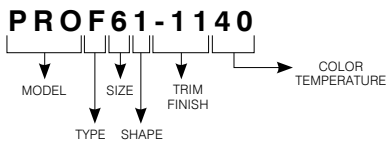

PROF61

6" Profilux Series

Complete Unit: LED Square Downlight Trim including the Junction Box and Driver

SPECIFICATIONS (CON'T)

CEILING CUTOUT	6-1/4" (159 mm) x 6-1/4" (159 mm) MIN 6-3/16" (157 mm) x 6-3/16" (157 mm) / MAX 7" (178 mm) x 7" (178 mm)
JUNCTION BOX	Junction box with independent auxiliary connection including driver.
DIMMING	Compatible with Electronic Low Voltage (ELV) and Incandescent (TRIAC) dimmers. We invite you to consult frequently our Web site to find our suggested compatible dimmers list: www.contrastlighting.com
OPTION	6' (2 m) and 20' (6 m) cable (see ordering code)
CERTIFICATION	• Certified ETL for wet locations • Certified ASTM E283 Air Tight • Certified Energy Star®
WARRANTY	5-year warranty

CODIFICATION EXAMPLE

ORDERING CODE

MODEL	TYPE	SIZE	SHAPE	TRIM FINISHES	COLOR TEMPERATURES
PRO	F	6	1		
PRO Profilux	F Downlight	6 6 inches	1 Square	-11 Matte White -12BR Brushed Nickel	30 3,000K 40 4,000K

CABLE OPTION

Code: PRO-CBL6 (6' (2 m))
PRO-CBL20 (20' (6 m))

CONTRASTE

1009, rue du Parc Industriel
Lévis (Québec) G6Z 1C5 Canada
Tel.: 1-888-839-4624
Fax.: 1-877-839-7057
contrastlighting.com
info@contrastlighting.com

© 2017 Contrast Lighting M.L. Inc.
All rights reserved

Contrast Lighting M.L. Inc. reserves the right to make changes in specifications and/or to discontinue any product at any time without notice or obligation and will not be liable for any consequences resulting from the use of this publication.