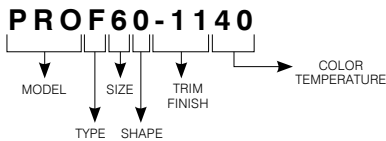

PROF60

6" Profilux Series

Complete Unit: LED Round Downlight Trim including the Junction Box and Driver

SPECIFICATIONS (CON'T)

CEILING CUTOUT	ø 6-1/4" (159 mm) MIN ø 6-1/8" (156 mm) / MAX ø 7" (178 mm)
JUNCTION BOX	Junction box with independent auxiliary connection including driver.
DIMMING	Compatible with Electronic Low Voltage (ELV) and Incandescent (TRIAC) dimmers. We invite you to consult frequently our Web site to find our suggested compatible dimmers list: www.contrastlighting.com
OPTIONS	• 6' (2 m) and 20' (6 m) cable (see ordering code) • Mounting Plate (see ordering code) • Goof Rings (see ordering code)
CERTIFICATION	• Certified ETL for wet locations • Certified ASTM E283 Air Tight • Certified Energy Star®
WARRANTY	5-year warranty

CODIFICATION EXAMPLE

ORDERING CODE

MODEL	TYPE	SIZE	SHAPE	TRIM FINISHES	COLOR TEMPERATURES
PRO	F	6	0		
PRO Profilux	F Downlight	6 6 inches	0 Round	-11 Matte White -12BR Brushed Nickel	30 3,000K 40 4,000K

CONTRASTE

1009, rue du Parc Industriel
Lévis (Québec) G6Z 1C5 Canada
Tel.: 1-888-839-4624
Fax.: 1-877-839-7057
contrastlighting.com
info@contrastlighting.com

© 2017 Contrast Lighting M.L. Inc.
All rights reserved

Contrast Lighting M.L. Inc. reserves the right to make changes in specifications and/or to discontinue any product at any time without notice or obligation and will not be liable for any consequences resulting from the use of this publication.