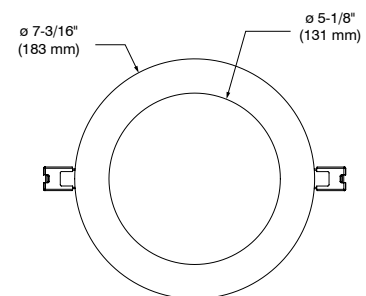

CONTRASTE

1009, rue du Parc Industriel
Lévis (Québec) G6Z 1C5 Canada
Tel.: 1-888-839-4624
Fax.: 1-877-839-7057
contrastlighting.com
info@contrastlighting.com

© 2017 Contrast Lighting M.L. Inc.
All rights reserved

Contrast Lighting M.L. Inc. reserves the right to make changes in specifications and/or to discontinue any product at any time without notice or obligation and will not be liable for any consequences resulting from the use of this publication.