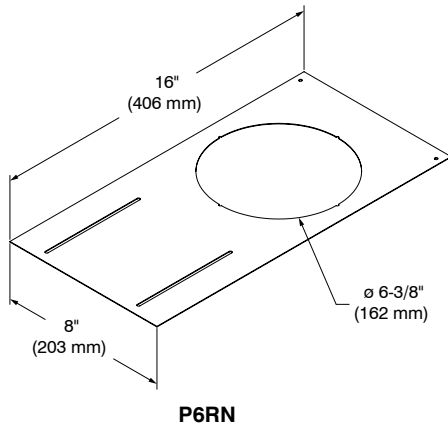

## GOOF RINGS OPTION

**Code:** RR6-11 (Matte White)  
RR6-12BR (Brushed Nickel)

Outside diameter:  $\varnothing$  8" (203 mm)  
Inside diameter:  $\varnothing$  6-3/8" (162 mm)