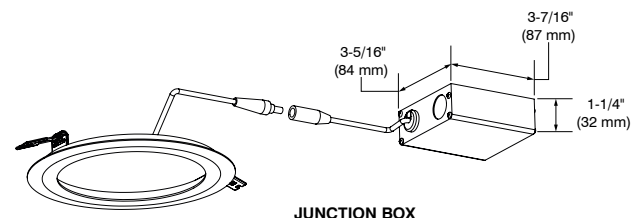

CONTRASTE

1009, rue du Parc Industriel
Lévis (Québec) G6Z 1C5 Canada
Tel.: 1-888-839-4624
Fax.: 1-877-839-7057
contrastlighting.com
info@contrastlighting.com

© 2017 Contrast Lighting M.L. Inc.
All rights reserved

Contrast Lighting M.L. Inc. reserves the right to make changes in specifications and/or to discontinue any product at any time without notice or obligation and will not be liable for any consequences resulting from the use of this publication.