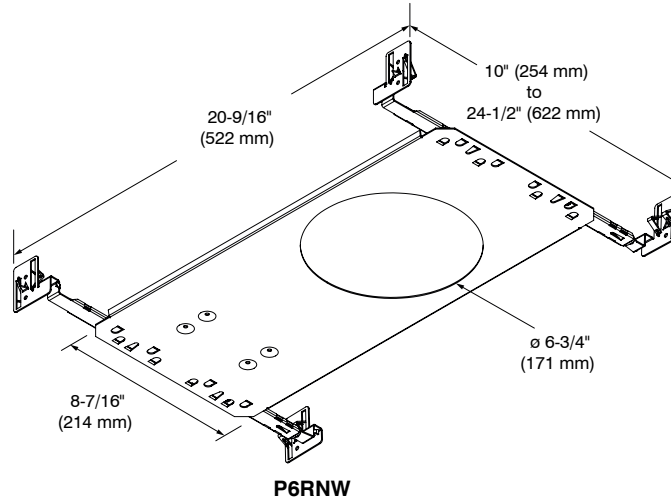

PROF60

6" Profilux Series

Complete Unit: LED Round Downlight Trim including the Junction Box and Driver

Project _____

Notes _____

Fixture Type _____

Date _____

MOUNTING PLATE OPTION

Code: P6RN (without bars)
P6RNW (with bars)

GOOF RINGS OPTION

Code: RR6-11 (Matte White)
RR6-12BR (Brushed Nickel)

Outside diameter: $\varnothing$ 8" (203 mm)
Inside diameter: $\varnothing$ 6-3/8" (162 mm)

CABLE OPTION

Code: PRO-CBL6 (6' (2 m))
PRO-CBL20 (20' (6 m))

CONTRASTE

1009, rue du Parc Industriel
Lévis (Québec) G6Z 1C5 Canada
Tel.: 1-888-839-4624
Fax.: 1-877-839-7057
contrastlighting.com
info@contrastlighting.com

© 2017 Contrast Lighting M.L. Inc.
All rights reserved

Contrast Lighting M.L. Inc. reserves the right to make changes in specifications and/or to discontinue any product at any time without notice or obligation and will not be liable for any consequences resulting from the use of this publication.