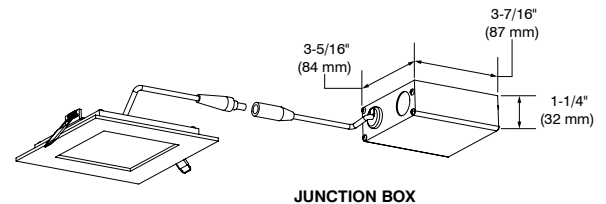

PROF41

4" Profilux Series

Complete Unit: LED Square Downlight Trim including the Junction Box and Driver

Project _____
 Notes _____
 Fixture Type _____
 Date _____

PROF41-11xx (illustrated)

Recessed ultra-thin Air Tight LED trim for insulated ceiling and suitable for wet locations. The thin profile with spring clips allows for quick and easy installation. Ideal for confined spaces.

SPECIFICATIONS

COLOR TEMPERATURES	3,000K and 4,000K
CRI	80+
LED MODULE	Epistar 2835 - Meets ANSI CCT binning requirements
VOLTAGE	120 VAC
POWER	9 Watts
POWER FACTOR	>85%
LUMEN OUTPUT	Up to 650 lumens, 72 lm/W
LIFESPAN	L70 @ 50,000 hours
TRIM	Thin profile lower than 1-3/16" (30 mm) Matte White (-11) or Brushed Nickel (-12BR) available.
BEAM	Very Wide Flood → 110°
WIRE TYPE	FT4
MOUNTING	The space required beyond ceiling material is 1-1/2" (38 mm). The maximal thickness of the ceiling is 1" (25 mm). Beyond this thickness, springs will apply less pressure between the trim and the ceiling. The base of the trim will thus have some difficulty to fit perfectly with the ceiling.