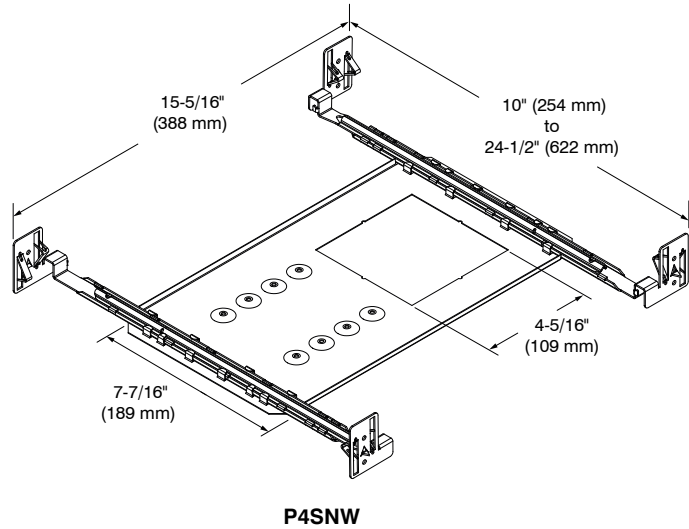

PROF41

4" Profilux Series

Complete Unit: LED Square Downlight Trim including the Junction Box and Driver

Project _____

Notes _____

Fixture Type _____

Date _____

MOUNTING PLATE OPTION

Code: P4SN (without bars)
P4SNW (with bars)

CABLE OPTION

Code: PRO-CBL6 (6' (2 m))
PRO-CBL20 (20' (6 m))

CONTRASTE

1009, rue du Parc Industriel
Lévis (Québec) G6Z 1C5 Canada
Tel.: 1-888-839-4624
Fax.: 1-877-839-7057
contrastlighting.com
info@contrastlighting.com

© 2017 Contrast Lighting M.L. Inc.
All rights reserved

Contrast Lighting M.L. Inc. reserves the right to make changes in specifications and/or to discontinue any product at any time without notice or obligation and will not be liable for any consequences resulting from the use of this publication.