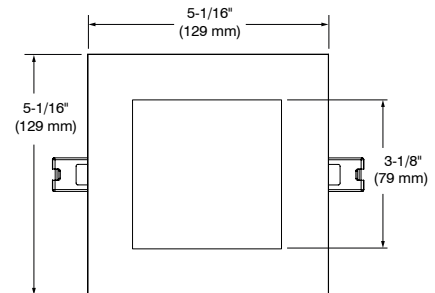

SPECIFICATIONS

COLOR TEMPERATURES	3,000K and 4,000K
CRI	80+
LED MODULE	Epistar 2835 - Meets ANSI CCT binning requirements
VOLTAGE	120 VAC
POWER	9 Watts
POWER FACTOR	>85%
LUMEN OUTPUT	Up to 650 lumens, 72 lm/W
LIFESPAN	L70 @ 50,000 hours
TRIM	Thin profile lower than 1-3/16" (30 mm) Matte White (-11) or Brushed Nickel (-12BR) available.
BEAM	Very Wide Flood → 110°
WIRE TYPE	FT4
MOUNTING	The space required beyond ceiling material is 1-1/2" (38 mm). The maximal thickness of the ceiling is 1" (25 mm). Beyond this thickness, springs will apply less pressure between the trim and the ceiling. The base of the trim will thus have some difficulty to fit perfectly with the ceiling.