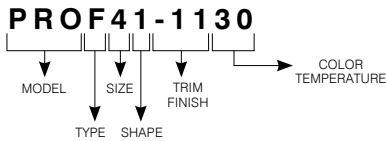

PROF41

4" Profilux Series

Complete Unit: LED Square Downlight Trim including the Junction Box and Driver

SPECIFICATIONS (CON'T)

CEILING CUTOUT	4-1/4" (108 mm) x 4-1/4" (108 mm) MIN 4-1/16" (103 mm) x 4-1/16" (103 mm) / MAX 4-7/8" (124 mm) x 4-7/8" (124 mm)
JUNCTION BOX	Junction box with independent auxiliary connection including driver.
DIMMING	Compatible with Electronic Low Voltage (ELV) and Incandescent (TRIAC) dimmers. We invite you to consult frequently our Web site to find our suggested compatible dimmers list: www.contrastlighting.com
OPTIONS	• 6' (2 m) and 20' (6 m) cable (see ordering code) • Mounting Plate (see ordering code)
CERTIFICATION	• Certified ETL for wet locations • Certified ASTM E283 Air Tight • Certified Energy Star®
WARRANTY	5-year warranty

CODIFICATION EXAMPLE

ORDERING CODE

MODEL	TYPE	SIZE	SHAPE	TRIM FINISHES	COLOR TEMPERATURES
PRO	F	4	1		
PRO Profilux	F Downlight	4 4 inches	1 Square	-11 Matte White -12BR Brushed Nickel	30 3,000K 40 4,000K

CONTRASTE

1009, rue du Parc Industriel
Lévis (Québec) G6Z 1C5 Canada
Tel.: 1-888-839-4624
Fax.: 1-877-839-7057
contrastlighting.com
info@contrastlighting.com

© 2017 Contrast Lighting M.L. Inc.
All rights reserved

Contrast Lighting M.L. Inc. reserves the right to make changes in specifications and/or to discontinue any product at any time without notice or obligation and will not be liable for any consequences resulting from the use of this publication.