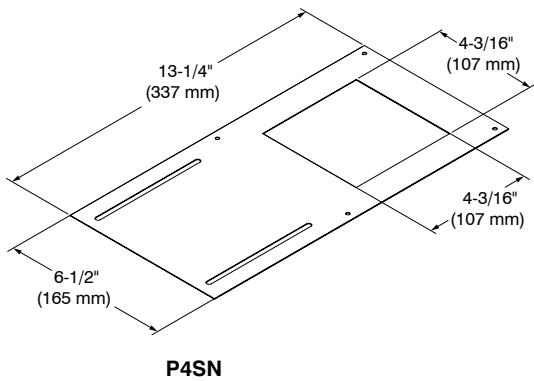

PROF41

4" Profilux Series

Complete Unit: LED Square Downlight Trim including the Junction Box and Driver

Project _____

Notes _____

Fixture Type _____

Date _____

MOUNTING PLATE OPTION

Code: P4SN (without bars)
P4SNW (with bars)

CABLE OPTION

Code: PRO-CBL6 (6' (2 m))
PRO-CBL20 (20' (6 m))

CONTRASTE

1009, rue du Parc Industriel
Lévis (Québec) G6Z 1C5 Canada
Tel.: 1-888-839-4624
Fax.: 1-877-839-7057
contrastlighting.com
info@contrastlighting.com

© 2017 Contrast Lighting M.L. Inc.
All rights reserved

Contrast Lighting M.L. Inc. reserves the right to make changes in specifications and/or to discontinue any product at any time without notice or obligation and will not be liable for any consequences resulting from the use of this publication.