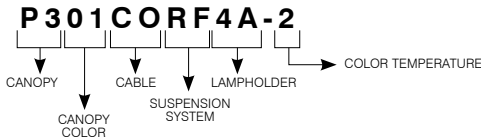

LED CANOPY CODIFICATION EXAMPLE

LED Canopy ORDERING CODE

CANOPY	CANOPY COLOR	CABLE OR STEM	PENDANT SUPPORT	LAMPHOLDER	COLOR TEMPERATURE
P3	PAINT	CABLE	RF	4A	
PD1	01 White	BK Black	RF Threaded Ring	4A LED	-2 2,700K
PDR1	02 Black	CO Metal			-3 3,000K
PR1	05 Architectural Bronze	STEM			
	PLATED	06 06"			
	04BR Brushed Chrome	12 12"			
	12BR Brushed Nickel	18 18"			
	13 Satin Nickel	24 24"			
		36 36"			
		48 48"			
		(Stem available only with P3 and PR1)