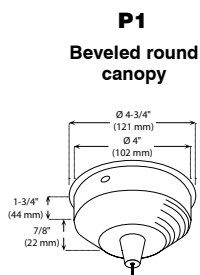

CANOPY SPECIFICATIONS

CANOPY

- P1 and P2 are made of gauge 20 cold rolled steel.
- P3, PD1, PDR1, PR1 and PR2 are decorative plates made of gauge 14 and 20 cold rolled steel.

Available in 3 painted colors or 4 plated finishes.

Available in 3 painted colors or 3 plated finishes.

Available in 3 painted colors or 3 plated finishes.

NINAGRSLK (illustrated)

INSTALLATION	These canopies fit in 4" (102 mm) junction boxes.
CABLE AND STEM	<ul style="list-style-type: none"> • Cables offered in standard lengths of 6' (1,829 mm). Custom length up to 10' (3,048 mm) for 12V cable and 20' (6,096 mm) for 120V cable (available upon request). • 5/16" Steel stems matching the canopy color offered in increments from 6" (152 mm) to 48" (1,219 mm).