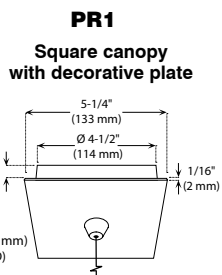

CANOPY SPECIFICATIONS

CANOPY

- P1 and P2 are made of gauge 20 cold rolled steel.
- P3, PD1, PDR1, PR1 and PR2 are decorative plates made of gauge 14 and 20 cold rolled steel.

Available in 3 painted colors or 4 plated finishes.

Available in 3 painted colors or 3 plated finishes.

Available in 3 painted colors or 3 plated finishes.

NINAGRSLK (illustrated)

INSTALLATION	These canopies fit in 4" (102 mm) junction boxes.
CABLE AND STEM	<ul style="list-style-type: none"> • Cables offered in standard lengths of 6' (1,829 mm). Custom length up to 10' (3,048 mm) for 12V cable and 20' (6,096 mm) for 120V cable (available upon request). • 5/16" Steel stems matching the canopy color offered in increments from 6" (152 mm) to 48" (1,219 mm).