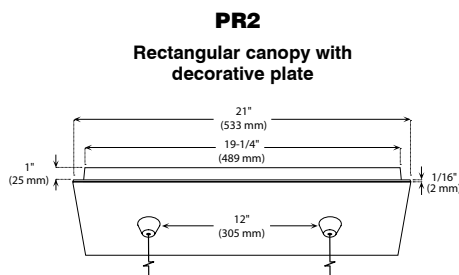

CANOPY SPECIFICATIONS

CANOPY

- P1 and P2 are made of gauge 20 cold rolled steel.
- P3, PD1, PDR1, PR1 and PR2 are decorative plates made of gauge 14 and 20 cold rolled steel.

Available in 3 painted colors or 4 plated finishes.

Available in 3 painted colors or 3 plated finishes.

Available in 3 painted colors or 3 plated finishes.

NINAGRSLK (illustrated)

INSTALLATION	These canopies fit in 4" (102 mm) junction boxes.
CABLE AND STEM	<ul style="list-style-type: none"> • Cables offered in standard lengths of 6' (1,829 mm). Custom length up to 10' (3,048 mm) for 12V cable and 20' (6,096 mm) for 120V cable (available upon request). • 5/16" Steel stems matching the canopy color offered in increments from 6" (152 mm) to 48" (1,219 mm).