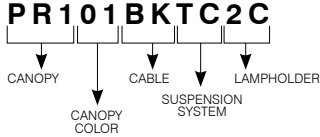

Nina

**Complete unit consists of:
Canopy + Cable/Stem + Suspension System + Shade**

MED/E26 CANOPY CODIFICATION EXAMPLE

MED/E26 Canopy ORDERING CODE

CANOPY	CANOPY COLOR	CABLE AND STEM	SUSPENSION SYSTEM	LAMPHOLDER
P1	PAINTED	120V CABLE	TC	2A
P2	01 White	STEM	TC Gaby Center	2A MED/E26
P3	02 Black	BK Black		
PD1	05 Architectural Bronze	WH White		
PDR1				
PR1	PLATED	FABRIC		
PR2	04 Chrome	BKT Black		
	04BR Brushed Chrome	ST Silver		
	12BR Brushed Nickel	OT Orange		
	13 Satin Nickel	RT Red		
	(Available only with P1 and P2)	BRT Brown	(Stem available only with P1, P2, P3 and PR1)	
		BBT Brown/Beige		

G9 CANOPY CODIFICATION EXAMPLE

G9 Canopy ORDERING CODE

CANOPY	CANOPY COLOR	STEM	SUSPENSION SYSTEM	LAMPHOLDER
P1	PAINTED	STEM	TC	2B
P2	01 White	06 06"	TC Gaby Center	2B G9
PR1	02 Black	12 12"		
	05 Architectural Bronze	18 18"		
		24 24"		
	PLATED	36 36"		
	04 Chrome	48 48"		
	04BR Brushed Chrome			
	12BR Brushed Nickel			
	13 Satin Nickel			
	(Available only with P1 and P2)			

Nina

**Complete unit consists of:
Canopy + Cable/Stem + Suspension System + Shade**

GU24 CANOPY CODIFICATION EXAMPLE

GU24 Canopy ORDERING CODE

CANOPY	CANOPY COLOR	CABLE OR STEM	SUSPENSION SYSTEM	LAMPHOLDER
P3	PAINT	120V CABLE	TC	2C
PD1	01 White	BK Black	TC Gaby Center	2C GU24
PDR1	02 Black	WH White		
PR1	05 Architectural Bronze	FABRIC		
	PLATED	06 06"		
	04BR Brushed Chrome	12 12"		
	12BR Brushed Nickel	18 18"		
	13 Satin Nickel	24 24"		
		36 36"		
		48 48"		
		(Stem available only with P3 and PR1)		
		BKT Black		
		ST Silver		
		OT Orange		
		RT Red		
		BRT Brown		
		BBT Brown/Beige		