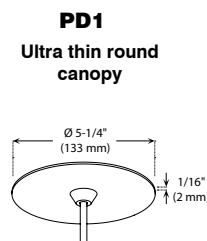

CANOPY SPECIFICATIONS

CANOPY

- P1 and P2 are made of gauge 20 cold rolled steel.
- P3, PD1, PDR1, PR1 and PR2 are decorative plates made of gauge 14 and 20 cold rolled steel.

Available in 3 painted colors or 4 plated finishes.

Available in 3 painted colors or 3 plated finishes.

Available in 3 painted colors or 3 plated finishes.

NINAGRSLK (illustrated)

INSTALLATION	These canopies fit in 4" (102 mm) junction boxes.
CABLE AND STEM	<ul style="list-style-type: none"> • Cables offered in standard lengths of 6' (1,829 mm). Custom length up to 10' (3,048 mm) for 12V cable and 20' (6,096 mm) for 120V cable (available upon request). • 5/16" Steel stems matching the canopy color offered in increments from 6" (152 mm) to 48" (1,219 mm).