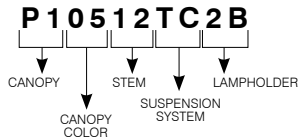

G9 CANOPY CODIFICATION EXAMPLE

G9 Canopy ORDERING CODE

CANOPY	CANOPY COLOR	STEM	SUSPENSION SYSTEM	LAMPHOLDER
P1	PAINTED	STEM	TC	2B
P2	01 White	06 06"	TC Gaby Center	2B G9
PR1	02 Black	12 12"		
	05 Architectural Bronze	18 18"		
		24 24"		
	PLATED	36 36"		
	04 Chrome	48 48"		
	04BR Brushed Chrome			
	12BR Brushed Nickel			
	13 Satin Nickel			
	(Available only with P1 and P2)