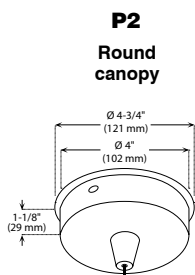

Available in 3 painted colors or 3 plated finishes.

Available in 3 painted colors or 3 plated finishes.

NINAGRSLK (illustrated)

INSTALLATION	These canopies fit in 4" (102 mm) junction boxes.
CABLE AND STEM	<ul style="list-style-type: none"> • Cables offered in standard lengths of 6' (1,829 mm). Custom length up to 10' (3,048 mm) for 12V cable and 20' (6,096 mm) for 120V cable (available upon request). • 5/16" Steel stems matching the canopy color offered in increments from 6" (152 mm) to 48" (1,219 mm).