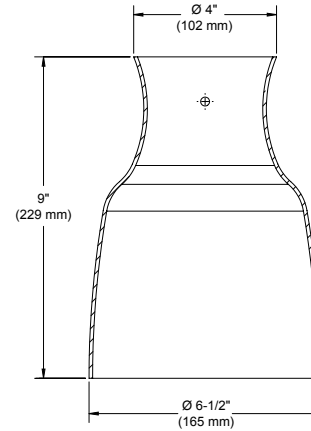

Nina

**Complete unit consists of:
Canopy + Cable/Stem + Suspension System + Shade**

SUPPORT

GABY CENTER

Gaby Center made of alloy steel.

TC

THREADED RING (only for LED)

Threaded Ring made of high quality aluminum.

RF

NINA GLASS SHADE

BI-PIN AND MR16 CANOPY CODIFICATION EXAMPLE

BI-PIN and MR16 Canopy ORDERING CODE

CANOPY	CANOPY COLOR	CABLE OR STEM	SUSPENSION SYSTEM	LAMPHOLDER	VOLTAGE
P1	PAINTED	12V COAXIAL CABLE	TC Gaby Center	1A Bi-Pin and MR16	Standard: 120V/12V
P2	01 White	BK Black			277V/12V
P3	02 Black	CO Metal			
PD1	05 Architectural Bronze				
PDR1		STEM			(Available only with Bi-Pin and stem)
PR1	PLATED	06 06"			
PR2	04 Chrome	12 12"			
	04BR Brushed Chrome	18 18"			
	12BR Brushed Nickel	24 24"			
	13 Satin Nickel	36 36"			
	(Available only with P1 and P2)	48 48"			
		(Stem available only with P1, P2, P3 and PR1)