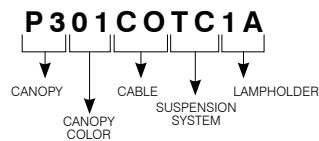

RF

NINA GLASS SHADE

BI-PIN AND MR16 CANOPY CODIFICATION EXAMPLE

BI-PIN and MR16 Canopy ORDERING CODE

CANOPY	CANOPY COLOR	CABLE OR STEM	SUSPENSION SYSTEM	LAMPHOLDER	VOLTAGE
P1	PAINTED	12V COAXIAL CABLE	TC Gaby Center	1A Bi-Pin and MR16	Standard: 120V/12V
P2	01 White	BK Black			277V/12V
P3	02 Black	CO Metal			
PD1	05 Architectural Bronze				
PDR1		STEM			(Available only with Bi-Pin and stem)
PR1	PLATED	06 06"			
PR2	04 Chrome	12 12"			
	04BR Brushed Chrome	18 18"			
	12BR Brushed Nickel	24 24"			
	13 Satin Nickel	36 36"			
	(Available only with P1 and P2)	48 48"			
		(Stem available only with P1, P2, P3 and PR1)			