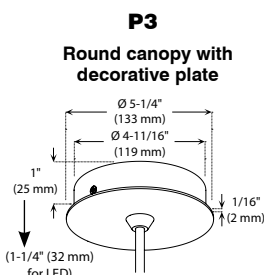

CANOPY SPECIFICATIONS

CANOPY

- P1 and P2 are made of gauge 20 cold rolled steel.
- P3, PD1, PDR1, PR1 and PR2 are decorative plates made of gauge 14 and 20 cold rolled steel.

Available in 3 painted colors or 4 plated finishes.

Available in 3 painted colors or 3 plated finishes.

Available in 3 painted colors or 3 plated finishes.

NINAGRSLK (illustrated)

INSTALLATION	These canopies fit in 4" (102 mm) junction boxes.
CABLE AND STEM	<ul style="list-style-type: none"> • Cables offered in standard lengths of 6' (1,829 mm). Custom length up to 10' (3,048 mm) for 12V cable and 20' (6,096 mm) for 120V cable (available upon request). • 5/16" Steel stems matching the canopy color offered in increments from 6" (152 mm) to 48" (1,219 mm).