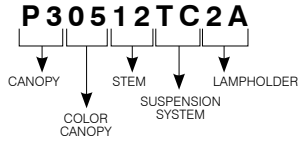

RF

NINA GLASS SHADE

BI-PIN AND MR16 CANOPY CODIFICATION EXAMPLE

BI-PIN and MR16 Canopy ORDERING CODE

CANOPY	CANOPY COLOR	CABLE OR STEM	SUSPENSION SYSTEM	LAMPHOLDER	VOLTAGE
P1	PAINTED	12V COAXIAL CABLE	TC Gaby Center	1A Bi-Pin and MR16	Standard: 120V/12V
P2	01 White	BK Black			277V/12V
P3	02 Black	CO Metal			
PD1	05 Architectural Bronze				
PDR1		STEM			(Available only with Bi-Pin and stem)
PR1	PLATED	06 06"			
PR2	04 Chrome	12 12"			
	04BR Brushed Chrome	18 18"			
	12BR Brushed Nickel	24 24"			
	13 Satin Nickel	36 36"			
	(Available only with P1 and P2)	48 48"			
		(Stem available only with P1, P2, P3 and PR1)			

Nina

**Complete unit consists of:
Canopy + Cable/Stem + Suspension System + Shade**

MED/E26 CANOPY CODIFICATION EXAMPLE

MED/E26 Canopy ORDERING CODE

CANOPY	CANOPY COLOR	CABLE AND STEM	SUSPENSION SYSTEM	LAMPHOLDER
P1	PAINTED	120V CABLE	TC	2A
P2	01 White	STEM	TC Gaby Center	2A MED/E26
P3	02 Black	BK Black		
PD1	05 Architectural Bronze	WH White		
PDR1				
PR1	PLATED	FABRIC		
PR2	04 Chrome	BKT Black		
	04BR Brushed Chrome	ST Silver		
	12BR Brushed Nickel	OT Orange		
	13 Satin Nickel	RT Red		
	(Available only with P1 and P2)	BRT Brown	(Stem available only with P1, P2, P3 and PR1)	
		BBT Brown/Beige		