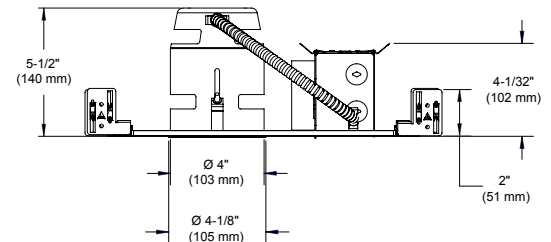

NWLD200

4" Series - Concerto & Intermezzo LED

New Construction Housing

SPECIFICATIONS

HOUSING DETAILS	Galvanized steel housing with a thickness up to 18 gauge (0,051" (1,3 mm)). Junction box can support up to 10 - 14 gauge wires or 8 - 12 gauge wires (90° wires). Below-ceiling accessible.
MOUNTING	Cutout diameter: Ø 4-1/4" (108 mm) Insulated material must be kept at least 3" (76 mm) away from the fixture. Can fit in ceilings up to 1-1/2" (38 mm) thick. Contrast hooks for ease of installation and a perfect fit to ceiling. No light leakage. Mounting bars extend from 10" (254 mm) to 24-1/2" (622 mm) to fit in most ceiling structures.
PERFORMANCE	Performance 1: Up to 1,500 lumens (16W) determined by the choice of the trims Performance 2: Up to 2,000 lumens (23W) determined by the choice of the trims Performance 3: Up to 2,500 lumens (30W) determined by the choice of the trims
POWER	ELV: 120V only 0-10V and PWM: Dual Voltage 120V / 277V
DIMMING	3 types of dimming offered: • Electronic Low Voltage (ELV) • 0-10V • Lutron Hi-Lume A-Series LED Driver with Eco System Control / 3-wire (PWM) Due to constant evolution of dimmers we must test them regularly. We invite you to consult frequently our Web site to find our dimmer compatibility list: www.contrastlighting.com
COMPATIBLE TRIMS	<table border="1"> <thead> <tr> <th colspan="2">NWLD200L E/D/A 1/2</th> <th colspan="2">NWLD200L D/A 3</th> </tr> <tr> <th colspan="2">Performance 1</th> <th colspan="2">Performance 2</th> <th>Performance 3</th> </tr> <tr> <th>Concerto 16W</th> <th>Intermezzo 16W</th> <th>Concerto 23W</th> <th>Intermezzo 23W</th> <th>Concerto 30W</th> </tr> </thead> <tbody> <tr> <td>LD2A</td> <td>INT20PA</td> <td>LD2A</td> <td>INT20PA</td> <td>LD2J</td> </tr> <tr> <td>LD2B</td> <td>INT20PR</td> <td>LD2B</td> <td>INT20PR</td> <td>LD2K</td> </tr> <tr> <td>LD2C</td> <td>INT20PR</td> <td>LD2C</td> <td>INT20PR</td> <td></td> </tr> <tr> <td>LD2D</td> <td>INT21PR</td> <td>LD2D</td> <td>INT21PR</td> <td></td> </tr> <tr> <td>LD2E</td> <td></td> <td>LD2E</td> <td></td> <td></td> </tr> <tr> <td>LD2F</td> <td></td> <td>LD2F</td> <td></td> <td></td> </tr> <tr> <td>LD2J</td> <td></td> <td>LD2J</td> <td></td> <td></td> </tr> <tr> <td>LD2K</td> <td></td> <td>LD2K</td> <td></td> <td></td> </tr> </tbody> </table>
THERMAL PROTECTION	Performance 1: TC 149°F (65°C) Performance 2: TC 176°F (80°C) Performance 3: TC 176°F (80°C)
CERTIFICATION	• cULus E343977 for damp and wet locations
WARRANTY	5 years on LED driver.