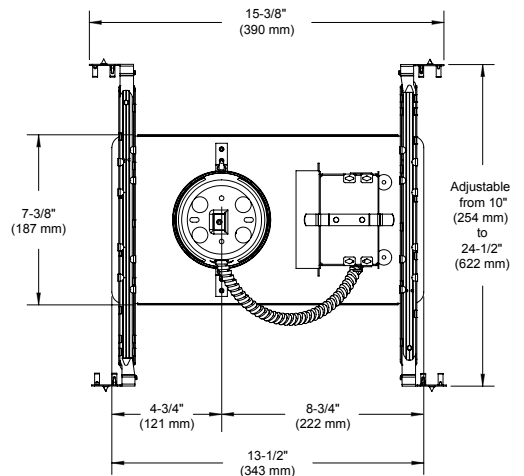

NWLD200

4" Series - Concerto & Intermezzo LED

New Construction Housing

SPECIFICATIONS

HOUSING DETAILS	Galvanized steel housing with a thickness up to 18 gauge (0,051" (1,3 mm)). Junction box can support up to 10 - 14 gauge wires or 8 - 12 gauge wires (90° wires). Below-ceiling accessible.
MOUNTING	Cutout diameter: Ø 4-1/4" (108 mm) Insulated material must be kept at least 3" (76 mm) away from the fixture. Can fit in ceilings up to 1-1/2" (38 mm) thick. Contrast hooks for ease of installation and a perfect fit to ceiling. No light leakage. Mounting bars extend from 10" (254 mm) to 24-1/2" (622 mm) to fit in most ceiling structures.
PERFORMANCE	Performance 1: Up to 1,500 lumens (16W) determined by the choice of the trims Performance 2: Up to 2,000 lumens (23W) determined by the choice of the trims Performance 3: Up to 2,500 lumens (30W) determined by the choice of the trims
POWER	ELV: 120V only 0-10V and PWM: Dual Voltage 120V / 277V
DIMMING	3 types of dimming offered: • Electronic Low Voltage (ELV) • 0-10V • Lutron Hi-Lume A-Series LED Driver with Eco System Control / 3-wire (PWM) Due to constant evolution of dimmers we must test them regularly. We invite you to consult frequently our Web site to find our dimmer compatibility list: www.contrastlighting.com
COMPATIBLE TRIMS	<table border="1"> <thead> <tr> <th colspan="2">NWLD200L E/D/A 1/2</th> <th colspan="2">NWLD200L D/A 3</th> </tr> <tr> <th colspan="2">Performance 1</th> <th colspan="2">Performance 2</th> <th>Performance 3</th> </tr> <tr> <th>Concerto 16W</th> <th>Intermezzo 16W</th> <th>Concerto 23W</th> <th>Intermezzo 23W</th> <th>Concerto 30W</th> </tr> </thead> <tbody> <tr> <td>LD2A</td> <td>INT20PA</td> <td>LD2A</td> <td>INT20PA</td> <td>LD2J</td> </tr> <tr> <td>LD2B</td> <td>INT20PR</td> <td>LD2B</td> <td>INT20PR</td> <td>LD2K</td> </tr> <tr> <td>LD2C</td> <td>INT20PR</td> <td>LD2C</td> <td>INT20PR</td> <td></td> </tr> <tr> <td>LD2D</td> <td>INT21PR</td> <td>LD2D</td> <td>INT21PR</td> <td></td> </tr> <tr> <td>LD2E</td> <td></td> <td>LD2E</td> <td></td> <td></td> </tr> <tr> <td>LD2F</td> <td></td> <td>LD2F</td> <td></td> <td></td> </tr> <tr> <td>LD2J</td> <td></td> <td>LD2J</td> <td></td> <td></td> </tr> <tr> <td>LD2K</td> <td></td> <td>LD2K</td> <td></td> <td></td> </tr> </tbody> </table>
THERMAL PROTECTION	Performance 1: TC 149°F (65°C) Performance 2: TC 176°F (80°C) Performance 3: TC 176°F (80°C)
CERTIFICATION	• cULus E343977 for damp and wet locations
WARRANTY	5 years on LED driver.