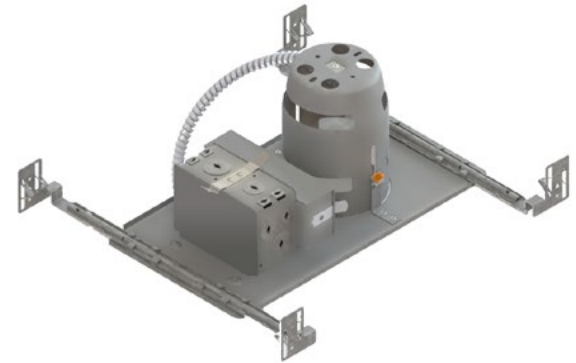

Project _____

Notes _____

Fixture Type _____

Date _____

NWLD200L E/D 1/2 (illustrated)