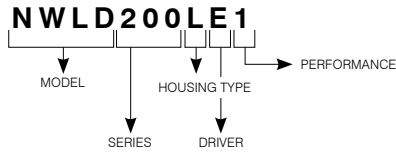

ORDERING CODE

MODEL	SERIES	HOUSING TYPE	DRIVER	PERFORMANCE
NWLD	200	L		
NWLD New Construction Housing	200 200 Series	L Long	E* ELV - 120V Only D 0-10V - Dual Voltage (120V / 277V) A Lutron Hi-Lume A-Series Eco System / 3-wire (PWM) Dual Voltage (120V / 277V)	1 1,500 lumens 2 2,000 lumens 3 2,500 lumens