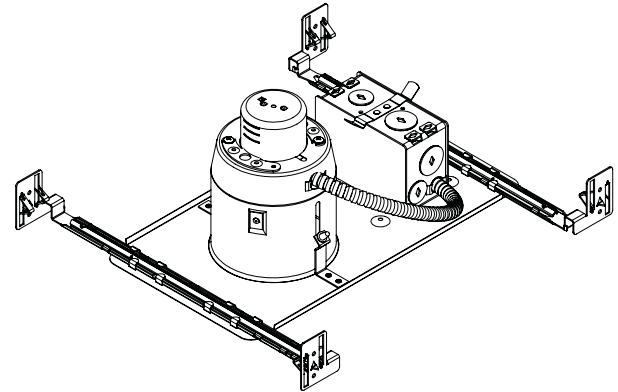

NWGU2575

4 3/8" GU24 SERIES

White Painted New Construction Housing

Project	
Notes	
Fixture Type	
Date	

SPECIFICATIONS

HOUSING DETAILS	Galvanized steel of 0,051" (1,3 mm) thickness. Below-ceiling accessible.
MOUNTING	Perfect fit into ceiling. No light leak. Hooks PAT#CAN.2.088.648 and #USA. 5.377.088 Fit into up to 1 1/2" (38 mm) ceiling thickness. Ceiling cutout: 4 5/8" (117 mm)
TRIMS AND ACCESSORIES COMPATIBLES	BAFRE2575 (baffle) (-01 White/ -02 Black) C2575 (collar) (All standard finishes are available) REFRE2575 (reflector) (-BK Black / -CH Champagne / -CL Clear) *The C2575 collar requires BAFRE2575 deflector or reflector REFRE2575 to be fixed.
COMPATIBLE LAMP	Compact Fluorescent 23W GU24
VOLTAGE	120-277 Volts (CAN & É.-U.)
CERTIFICATION	cULus Listed for damp location. E175084

ORDERING CODE for Housing

Example: **NWGU2575-BK**

MODEL	REFLECTOR/BAFFLE	
NWGU2575		
NWGU2575	Specular Reflector	Phenolic Baffle
	BK Black	-01 White
	CH Champagne	-02 Black
	CL Clear	

ORDERING CODE for Trim Collar