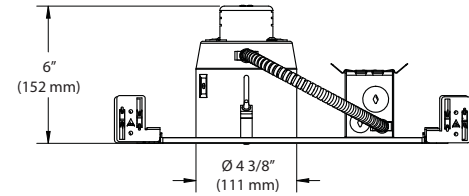

NWGU2575

4 3/8" GU24 SERIES

White Painted New Construction Housing

Project	
Notes	
Fixture Type	
Date	

SPECIFICATIONS

HOUSING DETAILS	Galvanized steel of 0,051" (1,3 mm) thickness. Below-ceiling accessible.
MOUNTING	Perfect fit into ceiling. No light leak. Hooks PAT#CAN.2.088.648 and #USA. 5.377.088 Fit into up to 1 1/2" (38 mm) ceiling thickness. Ceiling cutout: 4 5/8" (117 mm)
TRIMS AND ACCESSORIES COMPATIBLES	BAFRE2575 (baffle) (-01 White/ -02 Black) C2575 (collar) (All standard finishes are available) REFRE2575 (reflector) (-BK Black / -CH Champagne / -CL Clear) *The C2575 collar requires BAFRE2575 deflector or reflector REFRE2575 to be fixed.
COMPATIBLE LAMP	Compact Fluorescent 23W GU24
VOLTAGE	120-277 Volts (CAN & É.-U.)
CERTIFICATION	cULus Listed for damp location. E175084