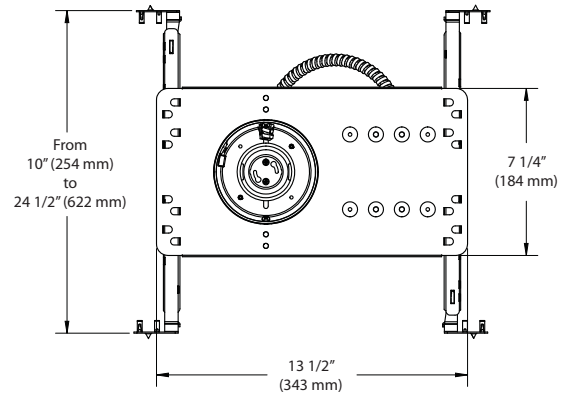

NWGU2575

4 3/8" GU24 SERIES

White Painted New Construction Housing

Project	
Notes	
Fixture Type	
Date	

SPECIFICATIONS

HOUSING DETAILS	Galvanized steel of 0,051" (1,3 mm) thickness. Below-ceiling accessible.
MOUNTING	Perfect fit into ceiling. No light leak. Hooks PAT#CAN.2.088.648 and #USA. 5.377.088 Fit into up to 1 1/2" (38 mm) ceiling thickness. Ceiling cutout: 4 5/8" (117 mm)
TRIMS AND ACCESSORIES COMPATIBLES	BAFRE2575 (baffle) (-01 White/ -02 Black) C2575 (collar) (All standard finishes are available) REFRE2575 (reflector) (-BK Black / -CH Champagne / -CL Clear) *The C2575 collar requires BAFRE2575 deflector or reflector REFRE2575 to be fixed.
COMPATIBLE LAMP	Compact Fluorescent 23W GU24
VOLTAGE	120-277 Volts (CAN & É.-U.)
CERTIFICATION	cULus Listed for damp location. E175084