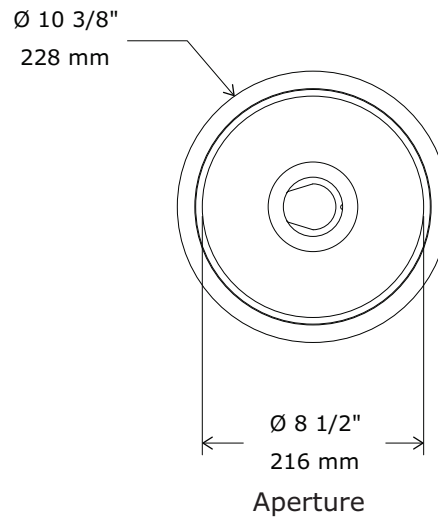

ORDERING CODE AND OPTIONS

Lamp type	Series	Details	Finish options	Marine Grade option
MHR Metal halide	8 8"	VOM Vertical lamp, open, matte reflector	-01 White -02 Black -11 Matte white	MG*

* Unless otherwise indicated, trims are for interior use only. For exterior use and up to wet conditions, MARINE GRADE treatment is recommended.