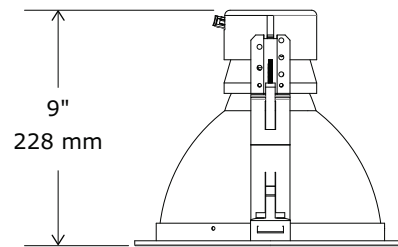

ORDERING CODE AND OPTIONS

Lamp type	Series	Details	Finish options	Marine Grade option
MHR Metal halide	8 8"	VOM Vertical lamp, open, matte reflector	-01 White -02 Black -11 Matte white	MG*

* Unless otherwise indicated, trims are for interior use only. For exterior use and up to wet conditions, MARINE GRADE treatment is recommended.