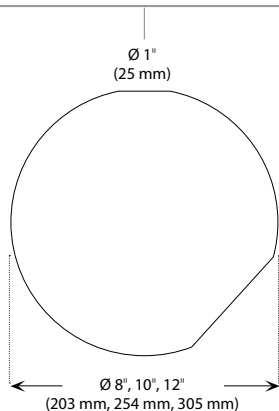

CABLE Cables offered in standard length of 6' (1,829 mm). Custom lengths up to 20' (6,096 mm) available upon request.

## KATHY DIMENSIONS \* Dimensions may vary slightly due to the artistic process.

## Glass Shade and Canopy ORDERING CODE

GLASS SHADE				CANOPY			
GLASS SHADE	DIMENSION	COLOR	TEXTURE / ASPECT	CANOPY	CANOPY COLOR	CABLE COLOR	LAMPHOLDER
<b>K</b>							<b>2A</b>
<b>K</b> Kathy	<b>08</b> 8 inches	<b>BLS</b> Smoked Blue	<b>...</b> Clear	<b>KD</b> PD1	<b>01</b> White	<b>ST</b> Silver	<b>2A</b> Medium Base / E26
	<b>10</b> 10 inches	<b>GRS</b> Smoked Grey	<b>A4</b> Bubbly	<b>KR</b> PDR1	<b>02</b> Black	<b>BKT</b> Black	
		<b>N</b> Natural			<b>12</b> Brushed Nickel	<b>RT</b> Red	
	<b>12</b> 12 inches	<b>N</b> Natural					