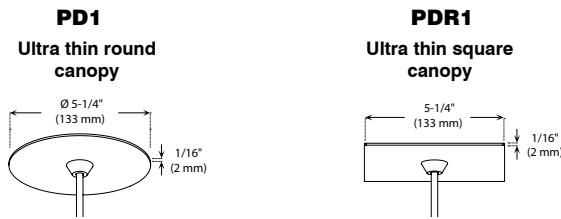

## CANOPY SPECIFICATIONS

CANOPY - PD1 and PDR1 are decorative plates made of gauge 14 cold rolled steel.

Available in 2 painted colors or 1 plated finishes.

INSTALLATION These canopies fit in 4" (102 mm) junction boxes.

CABLE Cables offered in standard length of 6' (1,829 mm). Custom lengths up to 20' (6,096 mm) available upon request.

## Glass Shade and Canopy ORDERING CODE

GLASS SHADE				CANOPY			
GLASS SHADE	DIMENSION	COLOR	TEXTURE / ASPECT	CANOPY	CANOPY COLOR	CABLE COLOR	LAMPHOLDER
<b>K</b>							<b>2A</b>
<b>K</b> Kathy	<b>08</b> 8 inches	<b>BLS</b> Smoked Blue	<b>...</b> Clear	<b>KD</b> PD1	<b>01</b> White	<b>ST</b> Silver	<b>2A</b> Medium Base / E26
	<b>10</b> 10 inches	<b>GRS</b> Smoked Grey	<b>A4</b> Bubbly	<b>KR</b> PDR1	<b>02</b> Black	<b>BKT</b> Black	
		<b>N</b> Natural			<b>12</b> Brushed Nickel	<b>RT</b> Red	
	<b>12</b> 12 inches	<b>N</b> Natural					