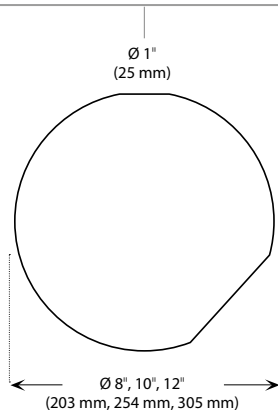

KATHY DIMENSIONS * Dimensions may vary slightly due to the artistic process.