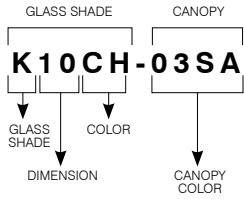

## Glass Shade and Canopy ORDERING CODE

GLASS SHADE			CANOPY	
GLASS SHADE	DIMENSIONS	COLOR	CANOPY COLOR	
<b>K</b>		<b>CH</b>	<b>03SA</b>	
<b>K</b> Kathy	<b>08</b> 8 inches <b>10</b> 10 inches <b>12</b> 12 inches	<b>CH</b> Champagne	<b>03SA</b> Satin Gold	(PD1 canopy and 6'* honey fabric cable are included)