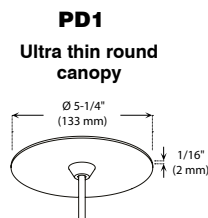

## CANOPY SPECIFICATIONS

CANOPY - PD1 is a decorative plate made of gauge 14 cold rolled steel.

One Plated finish available.

INSTALLATION This canopy fits in 4" (102 mm) junction boxes.

CABLE Cable offered in standard length of 6' (1,829 m).  
Custom lengths up to 20' (6,096 m) available upon request.

## Glass Shade and Canopy ORDERING CODE

GLASS SHADE			CANOPY	
GLASS SHADE	DIMENSIONS	COLOR	CANOPY COLOR	
<b>K</b>		<b>CH</b>	<b>03SA</b>	
<b>K</b> Kathy	<b>08</b> 8 inches <b>10</b> 10 inches <b>12</b> 12 inches	<b>CH</b> Champagne	<b>03SA</b> Satin Gold	(PD1 canopy and 6'* honey fabric cable are included)