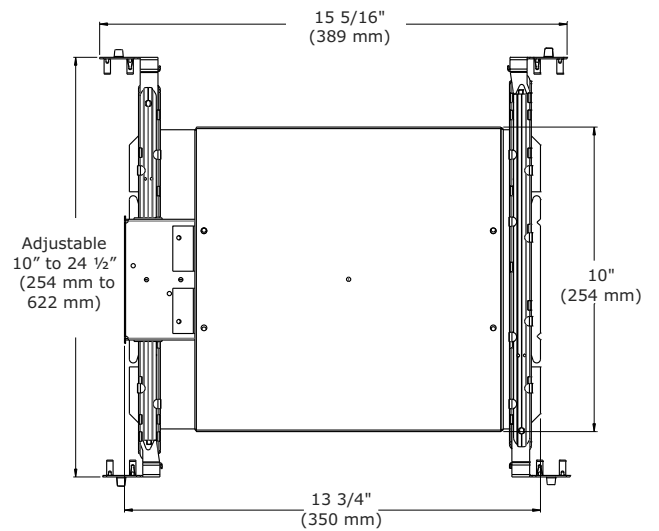

4 3/8" 2675 SERIES

ISCA2675

INSULATED HOUSING

	YES
Damp location	
	PAR30 75W Max.
PAR	
	120 V
Voltage	
	125°C No 032
Thermal Protector	
	4 5/8" (117 mm)
Ceiling cutout	
	E174023
UL LISTED	
	Overall dimensions Length: 15 5/16" (389 mm) Width: 10" (254 mm) Height: 6 1/16" (154 mm)
Dimensions	

COMPATIBLE TRIMS

B2675

OPTIONS

TITLE 24: For product that meets California Title 24 energy code requirements, add "W" to code: ISCA2575**W**
CHICAGO PLENUM: For product that meets Chicago Plenum requirements, add "P" to code: ISCA2575**P**

TECHNICAL SPECIFICATIONS

0.051" (1.3 mm) thickness galvanized steel.
 Below-ceiling accessible.
 Hooks PAT#CAN 2,088,648 and #USA 5,377,088.
 Installs to ceilings up to 7/8" (22 mm) thick.
 Perfect fit into ceiling.
 No light leakage.