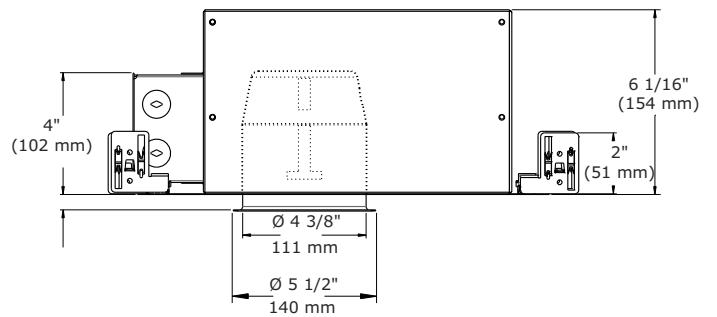

4 3/8" 2675 SERIES

ISCA2675

INSULATED HOUSING

	YES
Damp location	
	PAR30 75W Max.
PAR	
	120 V
Voltage	
	125°C No 032
Thermal Protector	
	4 5/8" (117 mm)
Ceiling cutout	
	E174023
UL LISTED	
	Overall dimensions Length: 15 5/16" (389 mm) Width: 10" (254 mm) Height: 6 1/16" (154 mm)
Dimensions	

COMPATIBLE TRIMS

B2675

OPTIONS

TITLE 24: For product that meets California Title 24 energy code requirements, add "W" to code: ISCA2575**W**
CHICAGO PLENUM: For product that meets Chicago Plenum requirements, add "P" to code: ISCA2575**P**

TECHNICAL SPECIFICATIONS

0.051" (1.3 mm) thickness galvanized steel.
 Below-ceiling accessible.
 Hooks PAT#CAN 2,088,648 and #USA 5,377,088.
 Installs to ceilings up to 7/8" (22 mm) thick.
 Perfect fit into ceiling.
 No light leakage.