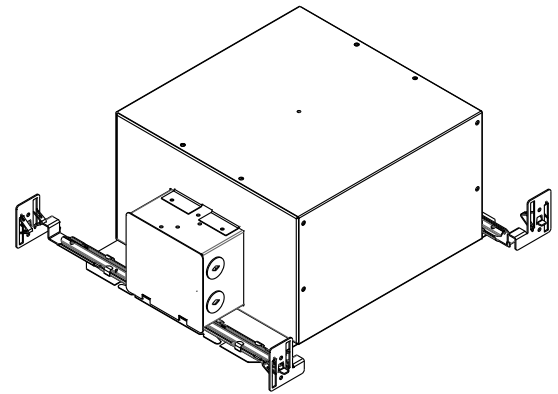

4 3/8" 2675 SERIES

ISCA2675

INSULATED HOUSING

	YES
Damp location	
	PAR30 75W Max.
PAR	
	120 V
Voltage	
	125°C No 032
Thermal Protector	
	4 5/8" (117 mm)
Ceiling cutout	
	E174023
UL LISTED	
	Overall dimensions Length: 15 5/16" (389 mm) Width: 10" (254 mm) Height: 6 1/16" (154 mm)
Dimensions	

COMPATIBLE TRIMS

B2675

OPTIONS

TITLE 24: For product that meets California Title 24 energy code requirements, add "W" to code: ISCA2575**W**
CHICAGO PLENUM: For product that meets Chicago Plenum requirements, add "P" to code: ISCA2575**P**

TECHNICAL SPECIFICATIONS

0.051" (1.3 mm) thickness galvanized steel.
 Below-ceiling accessible.
 Hooks PAT#CAN 2,088,648 and #USA 5,377,088.
 Installs to ceilings up to 7/8" (22 mm) thick.
 Perfect fit into ceiling.
 No light leakage.