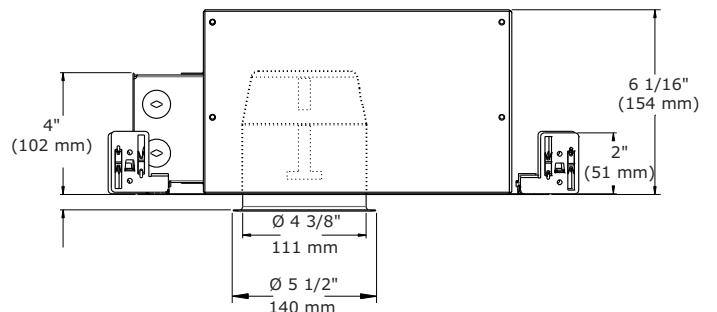

4 3/8" 2575 SERIES

ISCA2575

INSULATED HOUSING

	YES
Damp location	
	PAR30 75W Max.
PAR	
	120 V
Voltage	
	125°C No 032
Thermal Protector	
	4 5/8" (117 mm)
Ceiling cutout	
	E174023
UL LISTED	
	Overall dimensions Length: 15 5/16" (389 mm) Width: 10" (254 mm) Height: 6 1/16" (154 mm)
Dimensions	

TECHNICAL SPECIFICATIONS

0.051" (1.3 mm) thickness galvanized steel.
 Below-ceiling accessible.
 Hooks PAT#CAN 2,088,648 and #USA 5,377,088.
 Installs to ceilings up to 7/8" (22 mm) thick.
 Perfect fit into ceiling.
 No light leakage.