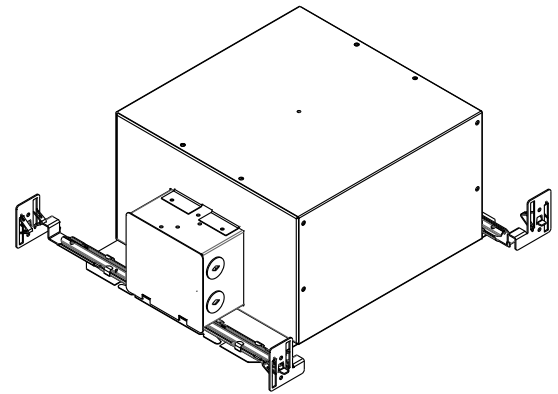

4 3/8" 2575 SERIES

ISCA2575

INSULATED HOUSING

	YES
Damp location	
	PAR30 75W Max.
PAR	
	120 V
Voltage	
	125°C No 032
Thermal Protector	
	4 5/8" (117 mm)
Ceiling cutout	
	E174023
UL LISTED	
	Overall dimensions Length: 15 5/16" (389 mm) Width: 10" (254 mm) Height: 6 1/16" (154 mm)
Dimensions	

OPTIONS

TITLE 24: For product that meets California Title 24 energy code requirements, add "W" to code: ISCA2575**W**
 CHICAGO PLENUM: For product that meets Chicago Plenum requirements, add "P" to code: ISCA2575**P**

TECHNICAL SPECIFICATIONS

0.051" (1.3 mm) thickness galvanized steel.
 Below-ceiling accessible.
 Hooks PAT#CAN 2,088,648 and #USA 5,377,088.
 Installs to ceilings up to 7/8" (22 mm) thick.
 Perfect fit into ceiling.
 No light leakage.