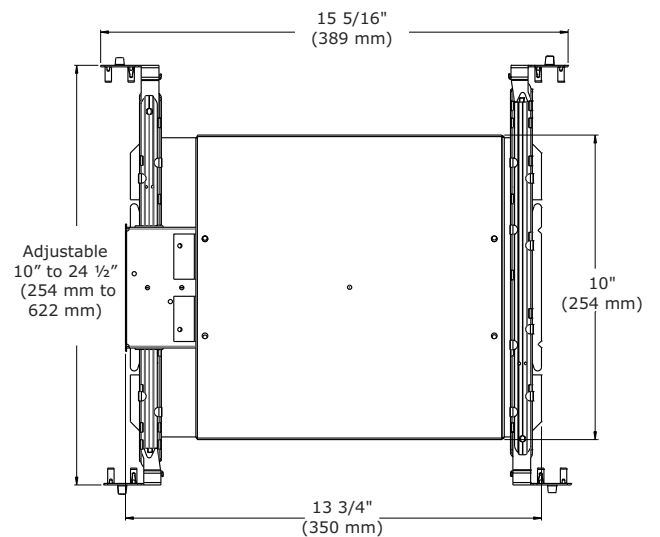

4 3/8" 2575 SERIES

ISCA2575

INSULATED HOUSING

	YES
Damp location	
	PAR30 75W Max.
PAR	
	120 V
Voltage	
	125°C No 032
Thermal Protector	
	4 5/8" (117 mm)
Ceiling cutout	
	E174023
UL LISTED	
	Overall dimensions Length: 15 5/16" (389 mm) Width: 10" (254 mm) Height: 6 1/16" (154 mm)
Dimensions	

TECHNICAL SPECIFICATIONS

0.051" (1.3 mm) thickness galvanized steel.
 Below-ceiling accessible.
 Hooks PAT#CAN 2,088,648 and #USA 5,377,088.
 Installs to ceilings up to 7/8" (22 mm) thick.
 Perfect fit into ceiling.
 No light leakage.