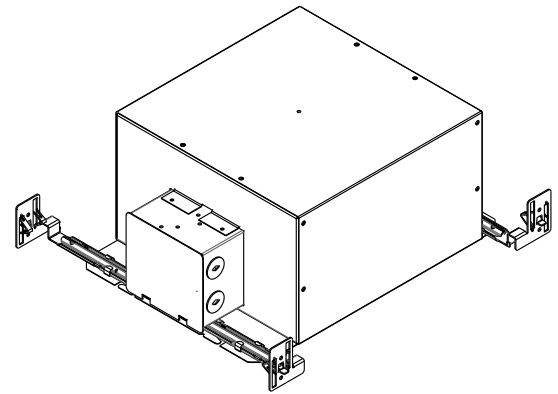

4" 2000 SERIES

ISCA2000D

INSULATED HOUSING FOR ADJUSTABLE TRIM

	YES
Damp location	
	PAR20 50W Max.
PAR	
	120 V
Voltage	
	100°C No 027
Thermal Protector	
	4 1/4" (108 mm)
Ceiling cutout	
	E174023
UL LISTED	
	Overall dimensions Length: 15 5/16" (389 mm) Width: 10" (254 mm) Height: 6 1/16" (154 mm)
Dimensions	

COMPATIBLE TRIMS

D2000

OPTIONS

TITLE 24: For product that meets California Title 24 energy code requirements, add "W" to code: ISCA2000DW
 CHICAGO PLENUM: For product that meets Chicago Plenum requirements, add "P" to code: ISCA2000DP

TECHNICAL SPECIFICATIONS

0.051" (1.3 mm) thickness galvanized steel.
 Below-ceiling accessible.
 Hooks PAT#CAN 2,088,648 and #USA 5,377,088.
 Installs to ceilings up to 7/8" (22 mm) thick.
 Perfect fit into ceiling.
 No light leakage.