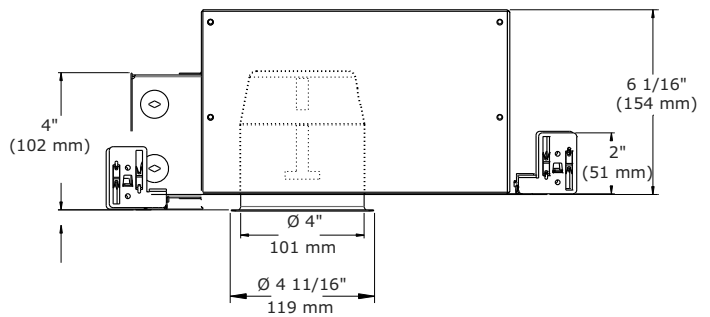

4" 2000 SERIES

ISCA2000D

INSULATED HOUSING FOR ADJUSTABLE TRIM

	YES
Damp location	
	PAR20 50W Max.
PAR	
	120 V
Voltage	
	100°C No 027
Thermal Protector	
	4 1/4" (108 mm)
Ceiling cutout	
	E174023
UL LISTED	
	Overall dimensions Length: 15 5/16" (389 mm) Width: 10" (254 mm) Height: 6 1/16" (154 mm)
Dimensions	

COMPATIBLE TRIMS

D2000

OPTIONS

TITLE 24: For product that meets California Title 24 energy code requirements, add "W" to code: ISCA2000DW
 CHICAGO PLENUM: For product that meets Chicago Plenum requirements, add "P" to code: ISCA2000DP

TECHNICAL SPECIFICATIONS

0.051" (1.3 mm) thickness galvanized steel.
 Below-ceiling accessible.
 Hooks PAT#CAN 2,088,648 and #USA 5,377,088.
 Installs to ceilings up to 7/8" (22 mm) thick.
 Perfect fit into ceiling.
 No light leakage.