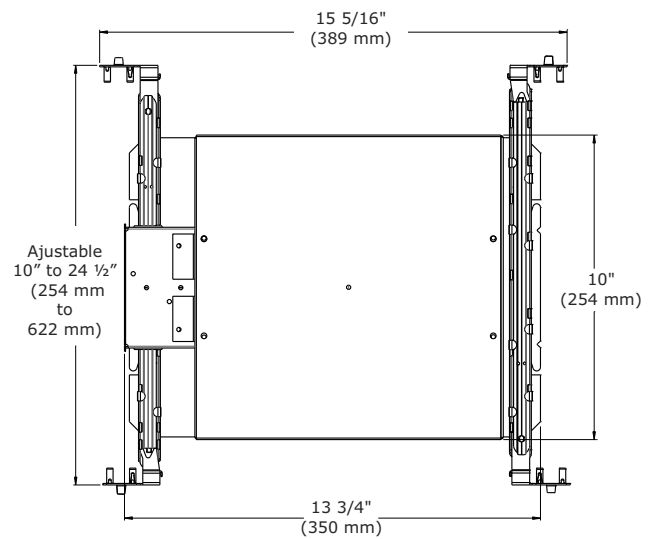

4" 2000 SERIES

ISCA2000D

INSULATED HOUSING FOR ADJUSTABLE TRIM

	YES
Damp location	
	PAR20 50W Max.
PAR	
	120 V
Voltage	
	100°C No 027
Thermal Protector	
	4 1/4" (108 mm)
Ceiling cutout	
	E174023
UL LISTED	
	Overall dimensions Length: 15 5/16" (389 mm) Width: 10" (254 mm) Height: 6 1/16" (154 mm)
Dimensions	

COMPATIBLE TRIMS

D2000

OPTIONS

TITLE 24: For product that meets California Title 24 energy code requirements, add "W" to code: ISCA2000DW
 CHICAGO PLENUM: For product that meets Chicago Plenum requirements, add "P" to code: ISCA2000DP

TECHNICAL SPECIFICATIONS

0.051" (1.3 mm) thickness galvanized steel.
 Below-ceiling accessible.
 Hooks PAT#CAN 2,088,648 and #USA 5,377,088.
 Installs to ceilings up to 7/8" (22 mm) thick.
 Perfect fit into ceiling.
 No light leakage.