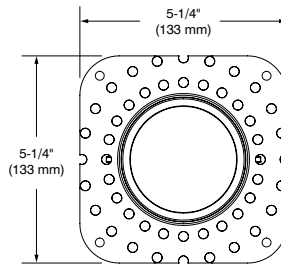

MOUNTING

Flanged Trim Round Cutout diameter: \varnothing 2-5/8" (67 mm)
Flanged Trim Square Cutout: 2-5/8" (67 mm) x 2-5/8" (67 mm)

Flangeless Trim Round Cutout diameter: \varnothing 3-3/16" (81 mm)
Flangeless Trim Square Cutout: 3-3/16" (81 mm) x 3-3/16" (81 mm)

Optional: Reusable steel cutout template for square trim (**TEMP-SQ**)

Perfect fit to ceiling.
Can fit in ceilings from 1/2" (12 mm) to 1-3/8" (35 mm) thick.
Mounting bars extend from 10" (254 mm) to 24-1/2" (622 mm) to fit in most ceiling structures.

ICAT0R2 - ICAT0S2

2-1/2" Series - Ardito

IC Air Tight Housing

CODIFICATION EXAMPLE

ORDERING CODES

MODEL	HOUSING	TYPE OF APERTURE	SERIES	LINE	DRIVER	PERFORMANCE
ICAT	0		2	AR	V	1
ICAT Insulated Housing Air Tight	0 10" x 10" (254 mm x 254 mm)	R Round S Square	2 2-1/2" Series	AR Ardito	V ELV (120V) 0-10V (120V) 0-10V (277V)	1 14W (1,000 lumens)

MUD-IN-PLATE OPTION

Required with the use of flangeless trims.
(see trim specification sheet for more details)

Code: MIPA2R (round)
MIPA2S (square)

ROUND

SQUARE

REUSABLE TEMPLATE OPTION

Reusable steel cutout template for square trim