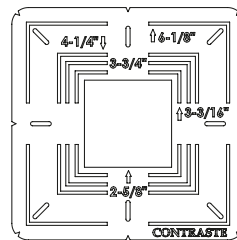

REUSABLE TEMPLATE OPTION

Reusable steel cutout template for square trim

Code: TEMP-SQ

CONTRASTE

1009, rue du Parc Industriel
Lévis (Québec) G6Z 1C5 Canada
Tel.: 1-888-839-4624
Fax.: 1-877-839-7057
contrastlighting.com
info@contrastlighting.com

© 2017 Contrast Lighting M.L. Inc.
All rights reserved

Contrast Lighting M.L. Inc. reserves the right to make changes in specifications and/or to discontinue any product at any time without notice or obligation and will not be liable for any consequences resulting from the use of this publication.