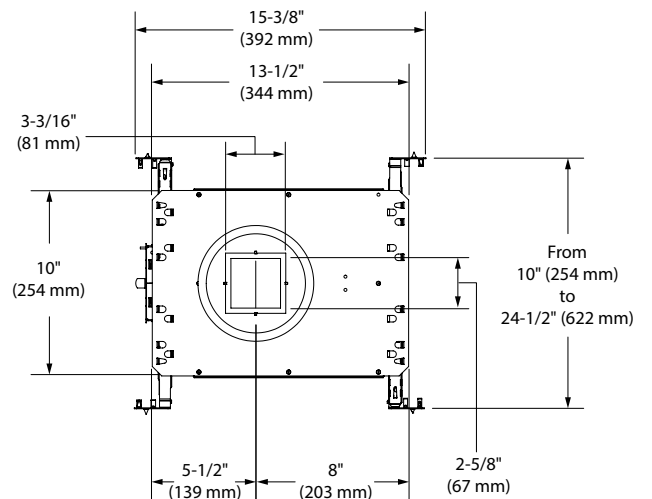

CONTRASTE

1009, rue du Parc Industriel
Lévis (Québec) G6Z 1C5 Canada
Tel.: 1-888-839-4624
Fax.: 1-877-839-7057
contrastlighting.com
info@contrastlighting.com

© 2017 Contrast Lighting M.L. Inc.
All rights reserved

Contrast Lighting M.L. Inc. reserves the right to make changes in specifications and/or to discontinue any product at any time without notice or obligation and will not be liable for any consequences resulting from the use of this publication.