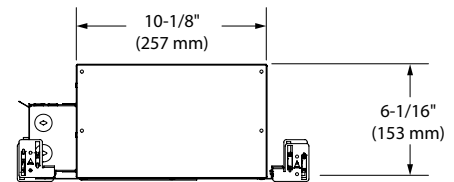

CONTRASTE

1009, rue du Parc Industriel
Lévis (Québec) G6Z 1C5 Canada
Tel.: 1-888-839-4624
Fax.: 1-877-839-7057
contrastlighting.com
info@contrastlighting.com

© 2017 Contrast Lighting M.L. Inc.
All rights reserved

Contrast Lighting M.L. Inc. reserves the right to make changes in specifications and/or to discontinue any product at any time without notice or obligation and will not be liable for any consequences resulting from the use of this publication.