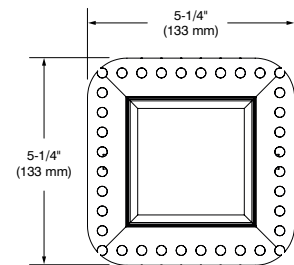

ICAT0R2 - ICAT0S2

2-1/2" Series - Ardito

IC Air Tight Housing

CODIFICATION EXAMPLE

ORDERING CODES

MODEL	HOUSING	TYPE OF APERTURE	SERIES	LINE	DRIVER	PERFORMANCE
ICAT	0		2	AR	V	1
ICAT Insulated Housing Air Tight	0 10" x 10" (254 mm x 254 mm)	R Round S Square	2 2-1/2" Series	AR Ardito	V ELV (120V) 0-10V (120V) 0-10V (277V)	1 14W (1,000 lumens)

MUD-IN-PLATE OPTION

Required with the use of flangeless trims.
(see trim specification sheet for more details)

Code: MIPA2R (round)
MIPA2S (square)

ROUND

SQUARE

REUSABLE TEMPLATE OPTION

Reusable steel cutout template for square trim