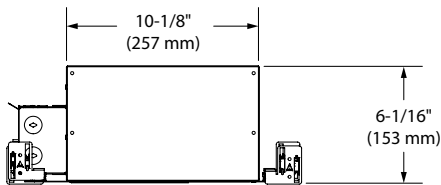

CONTRASTE

1009, rue du Parc Industriel
Lévis (Québec) G6Z 1C5 Canada
Tel.: 1-888-839-4624
Fax.: 1-877-839-7057
contrastlighting.com
info@contrastlighting.com

© 2017 Contrast Lighting M.L. Inc.
All rights reserved

Contrast Lighting M.L. Inc. reserves the right to make changes in specifications and/or to discontinue any product at any time without notice or obligation and will not be liable for any consequences resulting from the use of this publication.