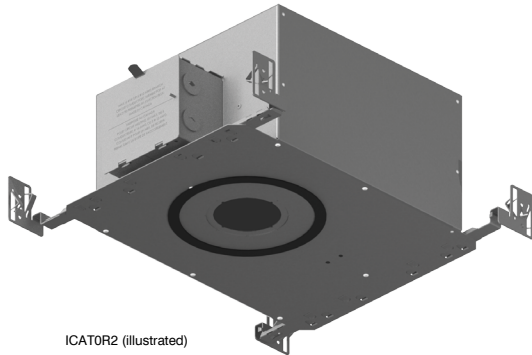

ICAT0R2 - ICAT0S2

2-1/2" Series - Ardito

IC Air Tight Housing

Project _____

Notes _____

Fixture type _____

Date _____

ICAT0R2 (illustrated)

ICAT0R2 - ICAT0S2

2-1/2" Series - Ardito

IC Air Tight Housing

SPECIFICATIONS

HOUSING DETAILS Galvanized steel and aluminum housing to optimize heat dissipation, of a thickness up to 18 gauge (0,051" / 1,3 mm).
33-1/2 in³ junction box can support up to 10 - 14 gauge wires or 8 - 12 gauge wires (90° wires).
Below-ceiling accessible.
Can be installed in insulated ceilings, except polyurethane.

Optional: Reusable steel cutout template for square trim (**TEMP-SQ**)

Perfect fit to ceiling.
Can fit in ceilings from 1/2" (12 mm) to 1-3/8" (35 mm) thick.
Mounting bars extend from 10" (254 mm) to 24-1/2" (622 mm) to fit in most ceiling structures.