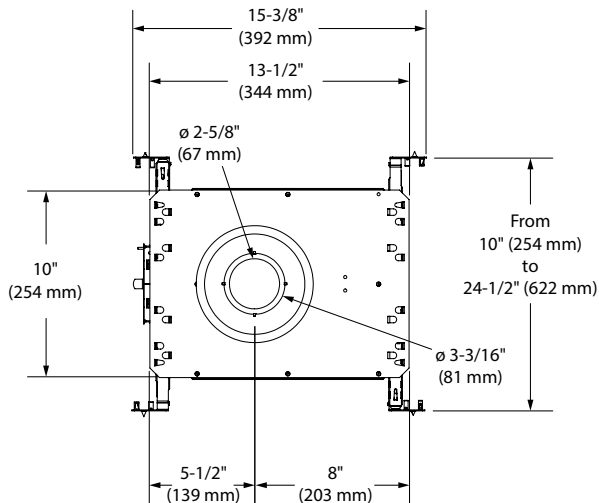

CONTRASTE

1009, rue du Parc Industriel
Lévis (Québec) G6Z 1C5 Canada
Tel.: 1-888-839-4624
Fax.: 1-877-839-7057
contrastlighting.com
info@contrastlighting.com

© 2017 Contrast Lighting M.L. Inc.
All rights reserved

Contrast Lighting M.L. Inc. reserves the right to make changes in specifications and/or to discontinue any product at any time without notice or obligation and will not be liable for any consequences resulting from the use of this publication.