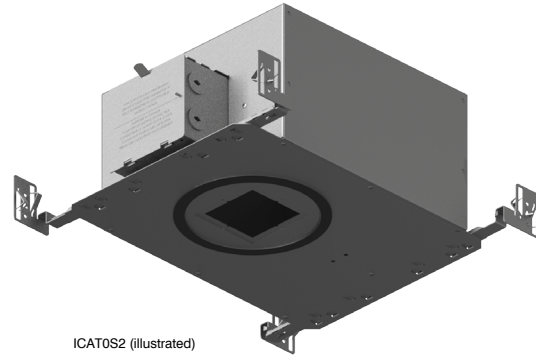

ICAT0R2 - ICAT0S2

2-1/2" Series - Ardito

IC Air Tight Housing

Project _____

Notes _____

Fixture type _____

Date _____

ICAT0R2 (illustrated)

ICAT0R2 - ICAT0S2

2-1/2" Series - Ardito

IC Air Tight Housing

SPECIFICATIONS

HOUSING DETAILS Galvanized steel and aluminum housing to optimize heat dissipation, of a thickness up to 18 gauge (0,051" / 1,3 mm).
33-1/2 in³ junction box can support up to 10 - 14 gauge wires or 8 - 12 gauge wires (90° wires).
Below-ceiling accessible.
Can be installed in insulated ceilings, except polyurethane.

Optional: Reusable steel cutout template for square trim (**TEMP-SQ**)

Perfect fit to ceiling.
Can fit in ceilings from 1/2" (12 mm) to 1-3/8" (35 mm) thick.
Mounting bars extend from 10" (254 mm) to 24-1/2" (622 mm) to fit in most ceiling structures.