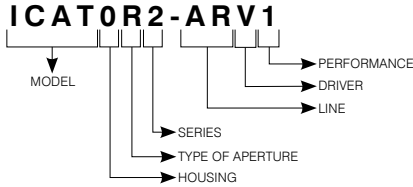

ICAT0R2 - ICAT0S2

2-1/2" Series - Ardito

IC Air Tight Housing

CODIFICATION EXAMPLE

ORDERING CODES

MODEL	HOUSING	TYPE OF APERTURE	SERIES	LINE	DRIVER	PERFORMANCE
ICAT	0		2	AR	V	1
ICAT Insulated Housing Air Tight	0 10" x 10" (254 mm x 254 mm)	R Round S Square	2 2-1/2" Series	AR Ardito	V ELV (120V) 0-10V (120V) 0-10V (277V)	1 14W (1,000 lumens)