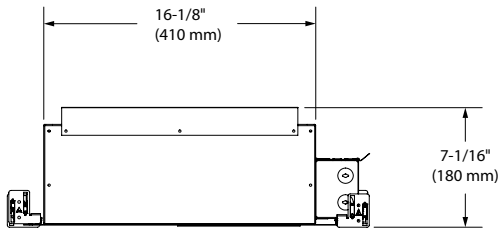

CONTRASTE

2018-03
Revision 1

PRINTED IN CANADA

1009, rue du Parc Industriel
Lévis (Québec) G6Z 1C5 Canada
Tel.: 1-888-839-4624
Fax.: 1-877-839-7057
contrastelighting.com
info@contrastelighting.com

© 2018 Contraste Lighting M.L. Inc.
All rights reserved

Contrast Lighting M.L. Inc. reserves the right to make changes in specifications and/or to discontinue any product at any time without notice or obligation and will not be liable for any consequences resulting from the use of this publication.