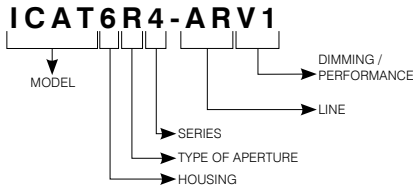

ICAT6R4 - ICAT6S4

4" Series - Ardito

IC Air Tight Housing

CODIFICATION EXAMPLE