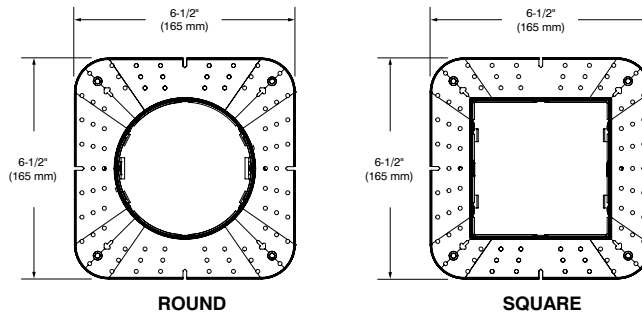

MUD-IN-PLATE OPTION

Required with the use of flangeless trims.
(see installation instructions sheet for more details)

ROUND

\varnothing 4-1/4" (108 mm)

Code: MIPA4R

SQUARE

4-1/4" (108 mm) x 4-1/4" (108 mm)

Code: MIPA4S

REUSABLE TEMPLATE OPTION

Reusable steel cutout template for square trim

Code: TEMP-SQ