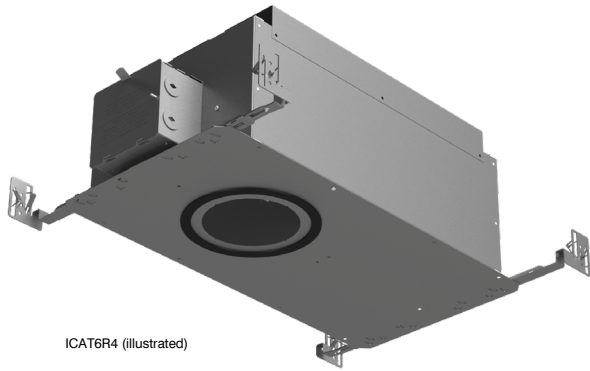

ICAT6R4 - ICAT6S4

4" Series - Ardito

IC Air Tight Housing

Project _____

Notes _____

Fixture type _____

Date _____

ICAT6R4 (illustrated)