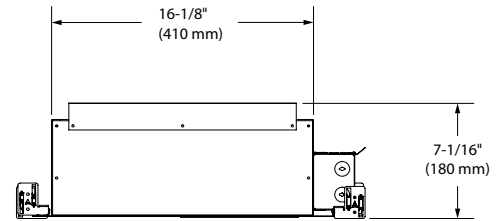

CONTRASTE

2018-03
Revision 1

PRINTED IN CANADA

1009, rue du Parc Industriel
Lévis (Québec) G6Z 1C5 Canada
Tel.: 1-888-839-4624
Fax.: 1-877-839-7057
contrastelighting.com
info@contrastelighting.com

© 2018 Contraste Lighting M.L. Inc.
All rights reserved

Contrast Lighting M.L. Inc. reserves the right to make changes in specifications and/or to discontinue any product at any time without notice or obligation and will not be liable for any consequences resulting from the use of this publication.