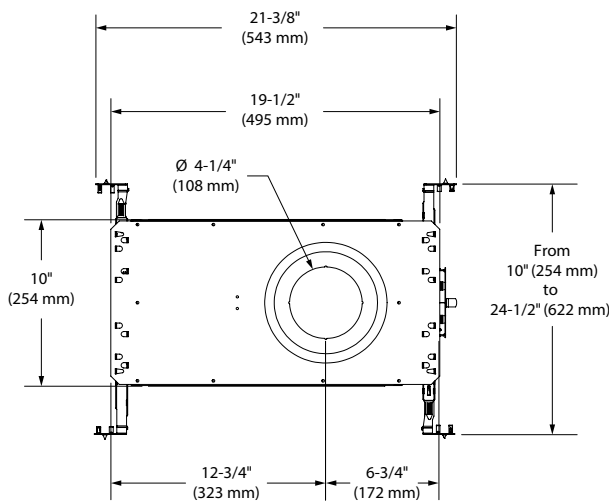

CONTRASTE

2018-03
Revision 1

PRINTED IN CANADA

1009, rue du Parc Industriel
Lévis (Québec) G6Z 1C5 Canada
Tel.: 1-888-839-4624
Fax.: 1-877-839-7057
contrastelighting.com
info@contrastelighting.com

© 2018 Contraste Lighting M.L. Inc.
All rights reserved

Contrast Lighting M.L. Inc. reserves the right to make changes in specifications and/or to discontinue any product at any time without notice or obligation and will not be liable for any consequences resulting from the use of this publication.