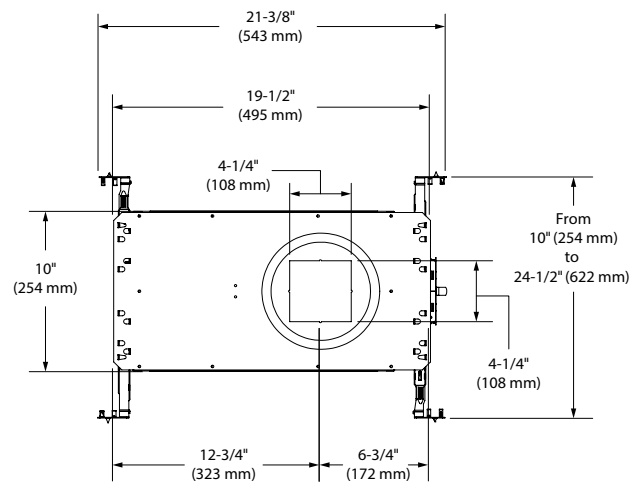

CONTRASTE

2018-03
Revision 1

PRINTED IN CANADA

1009, rue du Parc Industriel
Lévis (Québec) G6Z 1C5 Canada
Tel.: 1-888-839-4624
Fax.: 1-877-839-7057
contrastelighting.com
info@contrastelighting.com

© 2018 Contraste Lighting M.L. Inc.
All rights reserved

Contrast Lighting M.L. Inc. reserves the right to make changes in specifications and/or to discontinue any product at any time without notice or obligation and will not be liable for any consequences resulting from the use of this publication.