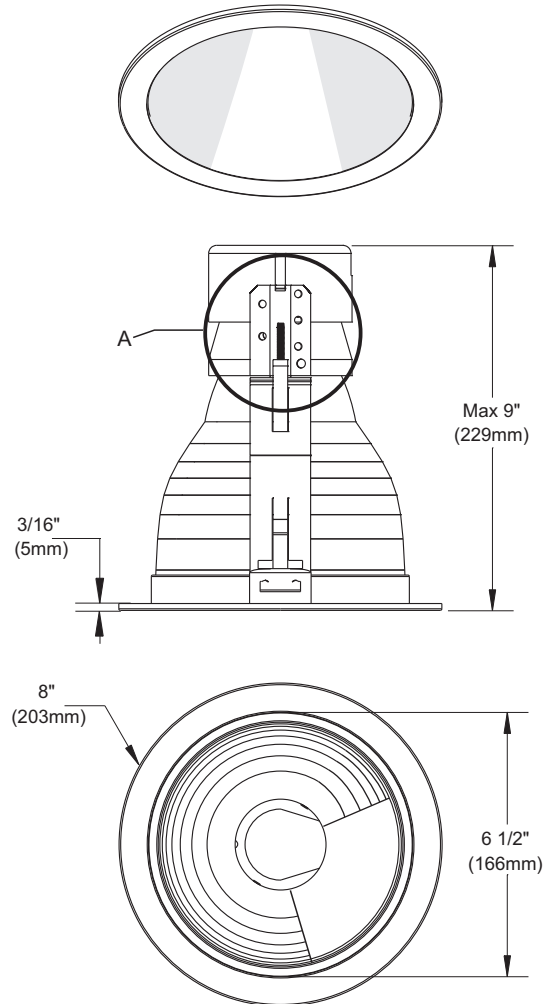

SPECIFICATION SHEET

6" COMPACT FLUORESCENT SERIES

FR6VOW90

OPEN 90° WALL WASH TRIM FOR VERTICAL LAMP

	NON
	E175084
	13W to 42W
	Standard : Semi-specular low iridescence Also available : Matte iridescence free. Add a «M» after the «O» in the code. Example : FR6VOMW90-01
	NWF6VU13, 18, 42
	F6VU13, 18, 42

COMPATIBLE HOUSINGS

13W CF	18W CF	26W CF	32W CF	42W CF
F6VU13 NWF6VU13	F6VU18 NWF6VU18	F6VU42 NWF6VU42	F6VU42 NWF6VU42	F6VU42 NWF6VU42

ENERGY STAR® Requirements
120 Volt ONLY

This trim meets every ENERGY STAR requirements when combined with the following housings :

F6VU13 NWF6VU13 F6VU18 NWF6VU18	F6VU42 (42W MAX) NWF6VU42 (42W MAX)

TRIM FINISHES

-01 WHITE	-04BR BRUSHED CHROME	-08 ANTIQUE SILVER
-02 BLACK	-05 ARCHITECTURAL BRONZE	-11 MATTE WHITE
-03 24K GOLD	-06 ANTIQUE COPPER	-12BR BRUSHED NICKEL
-04 CHROME	-07 ANTIQUE BRASS	-13 SATIN NICKEL
		-14 ALMOND

Unless otherwise indicated, trims are for interior use only. For exterior use and up to wet conditions, **MARINE GRADE** treatment is recommended. Available for finishes -01, -02, -05, -06, -11 and -14 only.

Project _____

Representative _____

Schema for Narrow / Wide Flood Adjustment