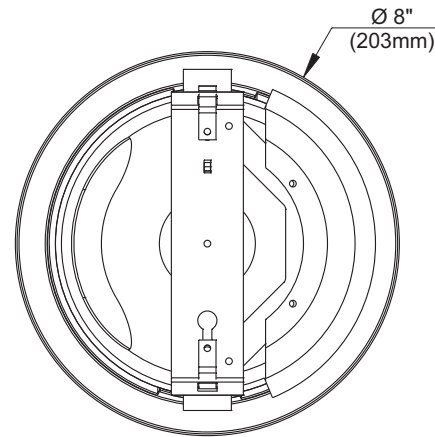

COMPATIBLE HOUSINGS

13W CF	18W CF	26W CF	32W CF
F6HU13	F6HU18	F6HU26	F6HU32S
F6H313	F6H318	F6H326	F6H332S
F6HU13S	F6HU18S	F6HU26S	NWF6HU32S
F6H313S	F6H318S	F6H326S	NWF6H332S
NWF6HU13	NWF6HU18	NWF6HU26	
NWF6HU13S	NWF6HU18S	NWF6HU26S	
NWF6H313	NWF6H318	NWF6H326	
NWF6H313S	NWF6H318S	NWF6H326S	

ENERGY STAR® Requirements
120 Volt ONLY

This trim meets every ENERGY STAR requirements when combined with the following housings :

F6HU13	F6HU18	F6HU26	F6HU32S
F6HU13S	F6HU18S	F6HU26S	NWF6HU32S
NWF6HU13	NWF6HU18	NWF6HU26	
NWF6HU13S	NWF6HU18S	NWF6HU26S