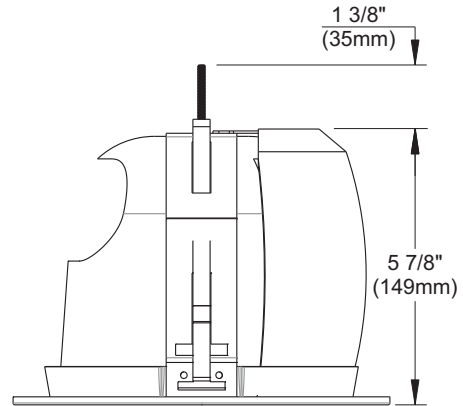

6" COMPACT FLUORESCENT SERIES

FR6HOW90

OPEN REFLECTOR WALL WASH TRIM FOR HORIZONTAL LAMP

Damp Location YES

Compact Fluorescent 13W to 32W

UL LISTED E175084

Reflectors **Standard : Semi-specular low iridescence**
Also available : Matte iridescence free.
Add a «M» after the «O» in the code.
Example : FR6HOMMW90-01

NWF6HU13, 13S, 18, 18S, 26, 26S, 32S

F6HU13, 13S, 18, 18S, 26, 26S, 32S

COMPATIBLE HOUSINGS

13W CF	18W CF	26W CF	32W CF
F6HU13	F6HU18	F6HU26	F6HU32S
F6H313	F6H318	F6H326	F6H332S
F6HU13S	F6HU18S	F6HU26S	NWF6HU32S
F6H313S	F6H318S	F6H326S	NWF6H332S
NWF6HU13	NWF6HU18	NWF6HU26	
NWF6HU13S	NWF6HU18S	NWF6HU26S	
NWF6H313	NWF6H318	NWF6H326	
NWF6H313S	NWF6H318S	NWF6H326S	

ENERGY STAR® Requirements
120 Volt ONLY

This trim meets every ENERGY STAR requirements when combined with the following housings :

F6HU13	F6HU18	F6HU26	F6HU32S
F6HU13S	F6HU18S	F6HU26S	NWF6HU32S
NWF6HU13	NWF6HU18	NWF6HU26	
NWF6HU13S	NWF6HU18S	NWF6HU26S	

TRIM FINISHES

-01 WHITE	-05 ARCHITECTURAL BRONZE	-12BR BRUSHED NICKEL
-02 BLACK	-06 ANTIQUE COPPER	-13 SATIN NICKEL
-03 24K GOLD	-07 ANTIQUE BRASS	-14 ALMOND
-04 CHROME	-08 ANTIQUE SILVER	-15 METALLIC GREY
-04BR BRUSHED CHROME	-11 MATTE WHITE	-16 SATIN CHROME

Unless otherwise indicated, trims are for **interior use only**. For exterior use and up to wet conditions, **MARINE GRADE** treatment is **recommended**. Available for finishes -01, -02, -05, -06, -11, -14 and -15 only.

Project _____

Representative _____