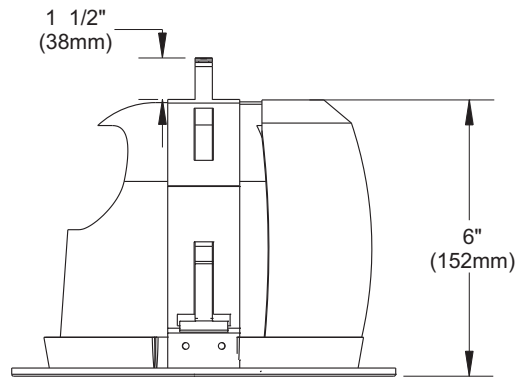

SPECIFICATION SHEET

6" COMPACT FLUORESCENT SERIES

FR6HOW120

OPEN REFLECTOR WALL WASH TRIM FOR HORIZONTAL LAMP

Damp Location YES

Compact Fluorescent 13W to 32W

UL LISTED E175084

Reflectors **Standard : Semi-specular low iridescence**
Also available : Matte iridescence free.
Add a «M» after the «O» in the code.
Example : FR6HOMMW90-01

NWF6HU13, 13S, 18, 18S, 26, 26S, 32S

F6HU13, 13S, 18, 18S, 26, 26S, 32S

COMPATIBLE HOUSINGS

13W CF	18W CF	26W CF	32W CF
F6HU13	F6HU18	F6HU26	F6HU32S
F6H313	F6H318	F6H326	F6H332S
F6HU13S	F6HU18S	F6HU26S	NWF6HU32S
F6H313S	F6H318S	F6H326S	NWF6H332S
NWF6HU13	NWF6HU18	NWF6HU26	
NWF6HU13S	NWF6HU18S	NWF6HU26S	
NWF6H313	NWF6H318	NWF6H326	
NWF6H313S	NWF6H318S	NWF6H326S	

ENERGY STAR® Requirements
120 Volt ONLY

This trim meets every ENERGY STAR requirements when combined with the following housings :

F6HU13	F6HU18	F6HU26	F6HU32S
F6HU13S	F6HU18S	F6HU26S	NWF6HU32S
NWF6HU13	NWF6HU18	NWF6HU26	
NWF6HU13S	NWF6HU18S	NWF6HU26S	

TRIM FINISHES

- -01 WHITE
- -02 BLACK
- -03 24K GOLD
- -04 CHROME
- -04BR BRUSHED CHROME
- -05 ARCHITECTURAL BRONZE
- -06 ANTIQUE COPPER
- -07 ANTIQUE BRASS
- -08 ANTIQUE SILVER
- -11 MATTE WHITE
- -12BR BRUSHED NICKEL
- -13 SATIN NICKEL
- -14 ALMOND

Unless otherwise indicated, trims are for interior use only. For exterior use and up to wet conditions, **MARINE GRADE** treatment is recommended. Available for finishes -01, -02, -05, -06, -11 and -14 only.