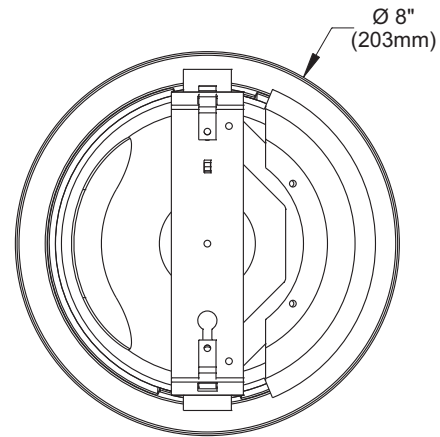

MADE IN CANADA

UL LISTED
Certified UL Standards

Project _____

Representative _____

CONTRAST
LIGHTING

1009, rue du Parc Industriel, Saint-Jean-Chrysostome, Qc, CAN G6Z 1C5 Tel.: 1-888-839-4624 Fax : 1-877-839-7057
info@contrastlighting.com
www.contrastlighting.com

NOVEMBER 2010