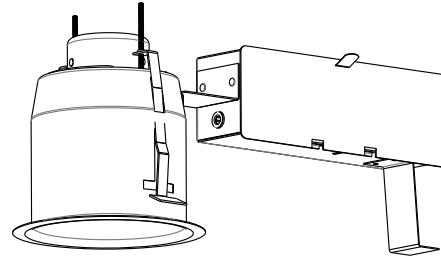

# F2575R

**WHITE PAINTED REMODEL HOUSING WITH CLEAR REFLECTOR (NO TRIM REQUIRED)**

	<b>YES</b>
<b>Damp Location</b>	
	<b>1 X 13W 2 PIN DTT</b>
<b>Compact Fluorescent</b>	
	<b>120 VOLTS (CAN &amp; USA.)</b>
<b>Voltage</b>	
	<b>Magnetic Ballast Hi Power Factor</b>
<b>Magnetic Ballast Hi Power Factor</b>	
	<b>4 5/8" (118 mm)</b>
<b>OD Cut</b>	
	<b>E175084</b>
<b>UL LISTED</b>	
	<b>Overall Dimensions:</b> Length: 14 3/8" (375 mm) Width: 5 9/16" (140 mm) Height: 6" (152 mm)
<b>Dimensions</b>	
	<b>Clear Reflector.</b> A Champagne reflector is available. Add «CH» at the end of the code. Ex. : F2575RCH
<b>Reflector</b>	