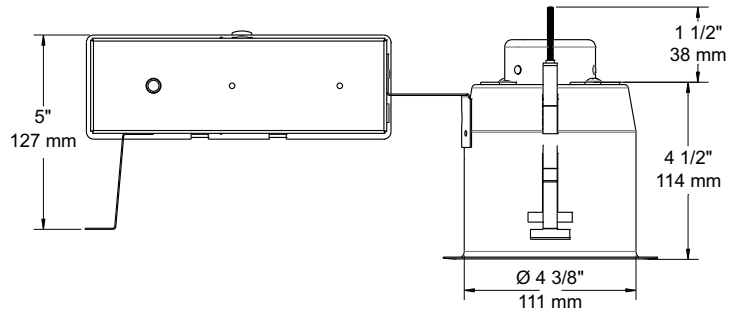

# SPECIFICATION SHEET

4 3/8" 2575 SERIES

# F2575R

**WHITE PAINTED REMODEL HOUSING WITH CLEAR REFLECTOR (NO TRIM REQUIRED)**

	<b>YES</b>
<b>Damp Location</b>	
	<b>1 X 13W 2 PIN DTT</b>
<b>Compact Fluorescent</b>	
	<b>120 VOLTS (CAN &amp; USA.)</b>
<b>Voltage</b>	
	<b>Magnetic Ballast Hi Power Factor</b>
<b>Magnetic Ballast Hi Power Factor</b>	
	<b>4 5/8" (118 mm)</b>
<b>OD Cut</b>	
	<b>E175084</b>
<b>UL LISTED</b>	
	<b>Overall Dimensions:</b> Length: 14 3/8" (375 mm) Width: 5 9/16" (140 mm) Height: 6" (152 mm)
<b>Dimensions</b>	
	<b>Clear Reflector.</b> A Champagne reflector is available. Add «CH» at the end of the code. Ex. : F2575RCH
<b>Reflector</b>	

## TECHNICAL SPECIFICATIONS

0.051" (1.3 mm) thickness Galvanized Steel.  
 Below-ceiling accessible.  
 Hooks PAT#CAN 2,088,648 and #USA 5,377,088.  
 Takes up to 7/8" thick ceiling.  
 Perfect fit into ceiling.  
 No light leak.  
 Each part of the case should be at 3 "(76 mm) MINIMUM from insulation (if applicable).