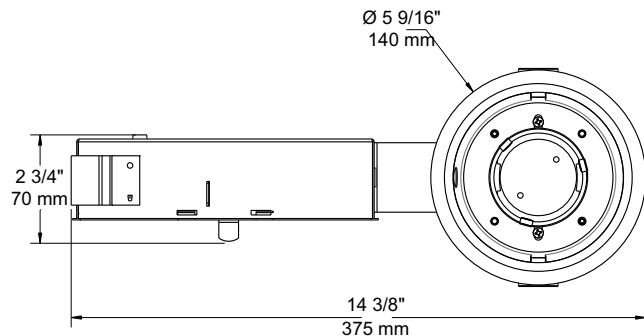

# SPECIFICATION SHEET

4 3/8" 2575 SERIES

# F2575R

**WHITE PAINTED REMODEL HOUSING WITH CLEAR REFLECTOR (NO TRIM REQUIRED)**

	<b>YES</b>
<b>Damp Location</b>	
	<b>1 X 13W 2 PIN DTT</b>
<b>Compact Fluorescent</b>	
	<b>120 VOLTS (CAN &amp; USA.)</b>
<b>Voltage</b>	
	<b>Magnetic Ballast Hi Power Factor</b>
<b>Magnetic Ballast Hi Power Factor</b>	
	<b>4 5/8" (118 mm)</b>
<b>OD Cut</b>	
	<b>E175084</b>
<b>UL LISTED</b>	
	<b>Overall Dimensions:</b> Length: 14 3/8" (375 mm) Width: 5 9/16" (140 mm) Height: 6" (152 mm)
<b>Dimensions</b>	
	<b>Clear Reflector.</b> A Champagne reflector is available. Add «CH» at the end of the code. Ex. : F2575RCH
<b>Reflector</b>	

## TECHNICAL SPECIFICATIONS

0.051" (1.3 mm) thickness Galvanized Steel.  
 Below-ceiling accessible.  
 Hooks PAT#CAN 2,088,648 and #USA 5,377,088.  
 Takes up to 7/8" thick ceiling.  
 Perfect fit into ceiling.  
 No light leak.  
 Each part of the case should be at 3 "(76 mm) MINIMUM from insulation (if applicable).