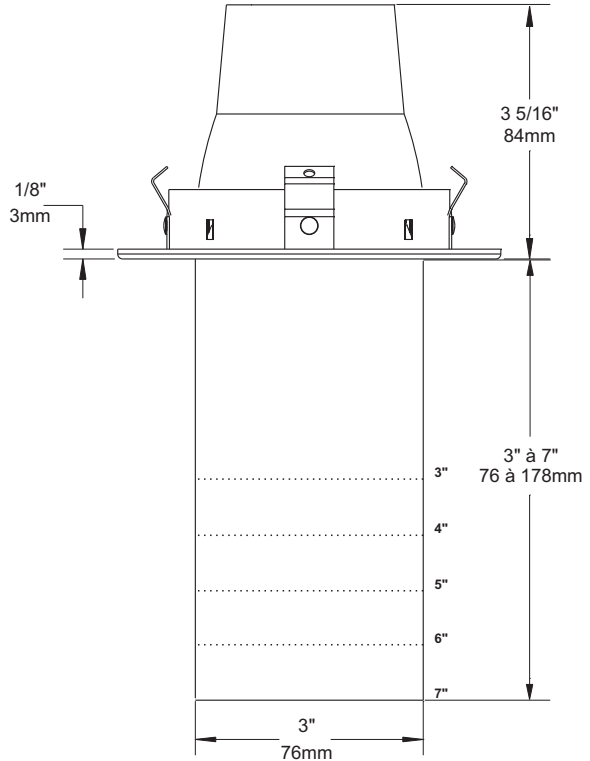

SPECIFICATION SHEET

4" 2000 SERIES

F2450VT

LOW PROFILE TRIM WITH FROSTED GLASS TUBE

Damp Location YES

Compact Fluorescent 18W, 26W or 32W

Glass

Available lengths : 3,4,5,6 and 7" (76,102,122,152 and 178mm).
Add tube length at the end of the code.

Examples : F2450VT-01-NFF03
F2450VT-01-NFF04
F2450VT-01-NFF05
F2450VT-01-NFF06
F2450VT-01-NFF07

Standard glass color : Natural Frosted interior / exterior
For other glass colors, contact Customer Service.

ISF2000LU18

NWF2000LU18,26,32

F2000LU18,26,32

COMPATIBLE HOUSINGS

18W CF

F2000LU18
ISF2000LU18
NWF2000LU18

26W CF

F2000LU26
NWF2000LU26

32W CF

F2000LU32
NWF2000LU32

ENERGY STAR Requirements

120 Volt ONLY

This trim meets every ENERGY STAR requirements when combined with the following housings :

F2000LU18   F2000LU26   NWF2000LD26
NWF2000LU18   NWF2000LU26

TRIM FINISHES

-01 WHITE	-04BR BRUSHED CHROME	-08 ANTIQUE SILVER
-02 BLACK	-05 ARCHITECTURAL BRONZE	-11 MATTE WHITE
-03 24K GOLD	-06 ANTIQUE COPPER	-12BR BRUSHED NICKEL
-04 CHROME	-07 ANTIQUE BRASS	-13 SATIN NICKEL
		-14 ALMOND

Unless otherwise indicated, trims are for **interior use only**. For exterior use and up to wet conditions, **MARINE GRADE** treatment is **recommended**. Available for finishes -01, -02, -05, -06, -11 and -14 only.

Certified UL Standards

Project _____

Representative _____

CONTRAST
LIGHTING

1009, rue du Parc Industriel, Saint-Jean-Chrysostome, Qc, CAN G6Z 1C5 Tel.: 1-888-839-4624 Fax : 1-877-839-7057
info@contrastlighting.com
www.contrastlighting.com

JUNE 2010