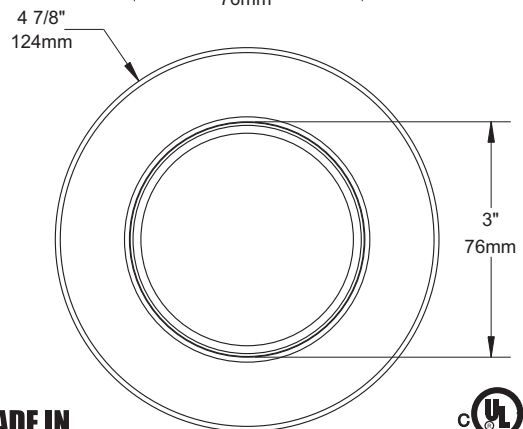

SPECIFICATION SHEET

4" 2000 SERIES

F2450VT

LOW PROFILE TRIM WITH FROSTED GLASS TUBE

Damp Location YES

Compact Fluorescent 18W, 26W or 32W

Glass

Available lengths : 3,4,5,6 and 7" (76,102,122,152 and 178mm).
Add tube length at the end of the code.

Examples : F2450VT-01-NFF03
F2450VT-01-NFF04
F2450VT-01-NFF05
F2450VT-01-NFF06
F2450VT-01-NFF07

Standard glass color : Natural Frosted interior / exterior
For other glass colors, contact Customer Service.

ISF2000LU18

NWF2000LU18,26,32

F2000LU18,26,32

COMPATIBLE HOUSINGS

18W CF

F2000LU18
ISF2000LU18
NWF2000LU18

26W CF

F2000LU26
NWF2000LU26

32W CF

F2000LU32
NWF2000LU32

ENERGY STAR Requirements

120 Volt ONLY

This trim meets every ENERGY STAR requirements when combined with the following housings :

F2000LU18   F2000LU26   NWF2000LD26
NWF2000LU18   NWF2000LU26

TRIM FINISHES

-01 WHITE	-04BR BRUSHED CHROME	-08 ANTIQUE SILVER
-02 BLACK	-05 ARCHITECTURAL BRONZE	-11 MATTE WHITE
-03 24K GOLD	-06 ANTIQUE COPPER	-12BR BRUSHED NICKEL
-04 CHROME	-07 ANTIQUE BRASS	-13 SATIN NICKEL
		-14 ALMOND

Unless otherwise indicated, trims are for **interior use only**. For exterior use and up to wet conditions, **MARINE GRADE** treatment is **recommended**. Available for finishes -01, -02, -05, -06, -11 and -14 only.

Certified UL Standards

Project _____

Representative _____

CONTRAST
LIGHTING

1009, rue du Parc Industriel, Saint-Jean-Chrysostome, Qc, CAN G6Z 1C5 Tel.: 1-888-839-4624 Fax : 1-877-839-7057
info@contrastlighting.com
www.contrastlighting.com

JUNE 2010