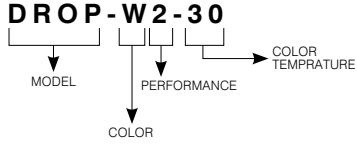

Drop

LED Recessed Downlight

DROP CODIFICATION EXAMPLE

ORDERING CODE for Drop

MODEL	COLOR	PERFORMANCE	COLOR TEMPERATURE
DROP	W		30
DROP	W Matte White	1 2,040 lumens 2 3,140 lumens 3 3,930 lumens	30 3,000K