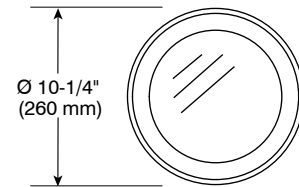

Drop

Project _____

Notes _____

Fixture Type _____

Date _____

LED Recessed Downlight

DROP-Wx-30
(Illustrated)

Only available in the Americas.

Drop recessed LED downlight emits soft and extraordinary natural light. With its aluminum trim and its different performance ranges, Drop is the ideal product for a comfortable ambiance.

SPECIFICATIONS

COLOR TEMPERATURE	3,000K
CRI	90 +
VOLTAGE	120V-277V Line Voltage
LIFESPAN	50,000 hours
PERFORMANCE	Performance 1: 20W - 2,040 lumens Performance 2: 31W - 3,140 lumens Performance 3: 39W - 3,930 lumens ies file available on www.contrastlighting.com
TRIM MATERIAL	Painted aluminum
LENS	PMMA (Polymethyl Methacrylate)
BEAM ANGLE	100°
UGR	21.7 - 24.9
CEILING CUTOUT	ø 9-5/8" (245 mm) Performance 1: ELV, 0-10V Performance 2: ELV, 0-10V Performance 3: ELV, 0-10V We invite you to consult frequently our Web site to find our suggested compatible dimmers (ELV) list: www.contrastlighting.com
DIMMING	
CERTIFICATION	cULus E343977 Certification for damp locations
WARRANTY	2 years