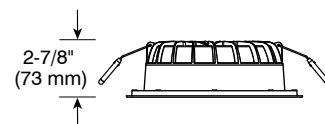

CONTRASTE

1009, rue du Parc Industriel
Lévis (Québec) G6Z 1C5 Canada
Tel.: 1-888-839-4624
Fax.: 1-877-839-7057
contrastlighting.com
info@contrastlighting.com

© 2017 Contrast Lighting M.L. Inc.
All rights reserved

Contrast Lighting M.L. Inc. reserves the right to make changes in specifications and/or to discontinue any product at any time without notice or obligation and will not be liable for any consequences resulting from the use of this publication.