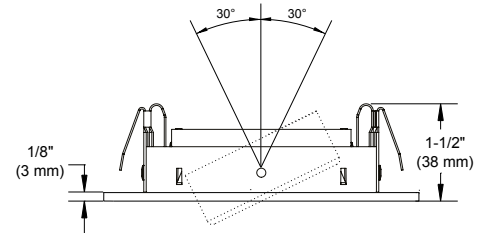

CONTRASTE

1009, rue du Parc Industriel
Lévis (Québec) G6Z 1C5 Canada
Tel.: 1-888-839-4624
Fax.: 1-877-839-7057
contrastlighting.com
info@contrastlighting.com

© 2017 Contrast Lighting M.L. Inc.
All rights reserved

Contrast Lighting M.L. Inc reserves the right to make changes in specifications and/or to discontinue any product at any time without notice or obligation and will not be liable for any consequences resulting from the use of this publication.