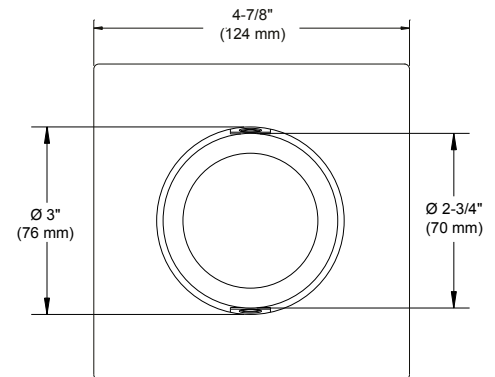

CONTRASTE

1009, rue du Parc Industriel
Lévis (Québec) G6Z 1C5 Canada
Tel.: 1-888-839-4624
Fax.: 1-877-839-7057
contrastlighting.com
info@contrastlighting.com

© 2017 Contrast Lighting M.L. Inc.
All rights reserved

Contrast Lighting M.L. Inc reserves the right to make changes in specifications and/or to discontinue any product at any time without notice or obligation and will not be liable for any consequences resulting from the use of this publication.