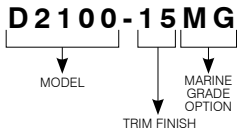

D2100

4" Series

CODIFICATION EXAMPLE

ORDERING CODE

MODEL	TRIM FINISHES	CENTER	MARINE GRADE
D2100			
D2100	-01 White -02 Black -03 Gold Plated 24K -04 Chrome -04BR Brushed Chrome -05 Architectural Bronze -06 Antique Copper -11 Matte White -12BR Brushed Nickel -13 Satin Nickel -15 Metallic Grey -17 Antique Nickel	Standard: Smooth center On all finishes except -03 and -04 whose centers are striated. For a polished center on -03 and -04 finishes, add P to code.	MG (optional) May be applied on finishes: -01, -02, -05, -06, -11 and -15

MARINE GRADE - Unless otherwise indicated, trims are for interior, cold and exterior locations where fixtures are not subject to direct rain or snow exposure as in soffits. MARINE GRADE treatment is recommended for exterior, shower and high salinity environment.

CONTRASTE

1009, rue du Parc Industriel
Lévis (Québec) G6Z 1C5 Canada
Tel.: 1-888-839-4624
Fax.: 1-877-839-7057
contrastlighting.com
info@contrastlighting.com

© 2017 Contrast Lighting M.L. Inc.
All rights reserved

Contrast Lighting M.L. Inc reserves the right to make changes in specifications and/or to discontinue any product at any time without notice or obligation and will not be liable for any consequences resulting from the use of this publication.