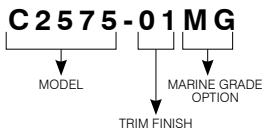

CODIFICATION EXAMPLE