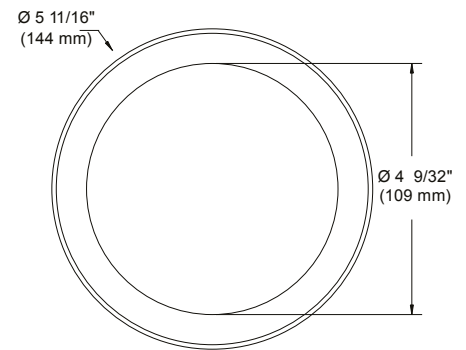

MARINE GRADE - Unless otherwise indicated, trims are for interior, cold and exterior locations where fixtures are not subject to direct rain or snow exposure as in soffits. MARINE GRADE treatment is recommended for exterior, shower and high salinity environment.