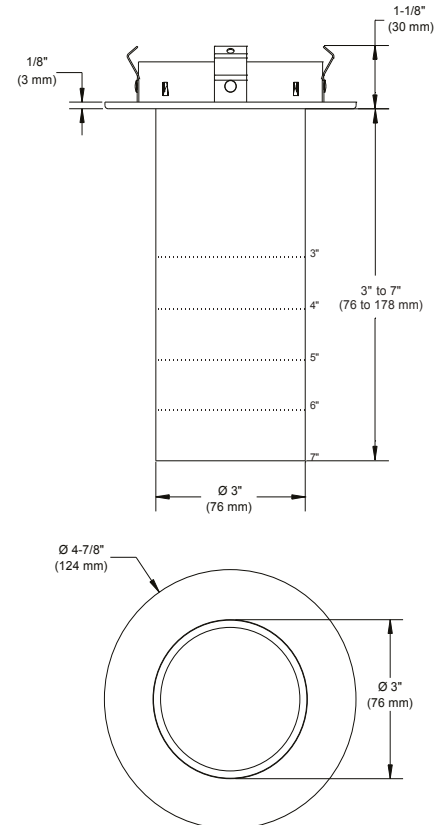

COMPATIBLE HOUSINGS

	IC Air Tight Remodel Housing	IC Air Tight New Construction Housing	
LED	PAR20 LED 10W CA2000-LED	PAR20 LED 10W NW2000CA-LED	
HALOGENS	Remodel Housing	New Construction Housing	Insulated Housing
	PAR20 50W CA2000U	PAR20 50W NW2000CA	PAR20 50W ISCA2000

CONTRASTE

1009, rue du Parc Industriel
Lévis (Québec) G6Z 1C5 Canada
Tel.: 1-888-839-4624
Fax.: 1-877-839-7057
contrastlighting.com
info@contrastlighting.com

© 2017 Contrast Lighting M.L. Inc.
All rights reserved

Contrast Lighting M.L. Inc reserves the right to make changes in specifications and/or to discontinue any product at any time without notice or obligation and will not be liable for any consequences resulting from the use of this publication.