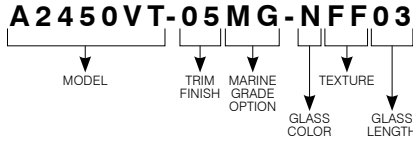

A2450VT

4" Series

Low Profile Trim with Frosted Glass Tube

Project	
Notes	
Fixture Type	
Date	

SPECIFICATIONS

TRIM	Powder coat painted or plated die-formed steel. Different finishes available. Painted finishes available with Marine Grade option.	
LAMPS (maximum wattage)	PAR20 LED 10W	PAR20 20-50W
	If you want to use the dimming option and you use a PAR20 LED lamp, please refer regularly to the lamp manufacturer compatibility list.	
GLASS	Available lengths: 3, 4, 5, 6 and 7" (76, 102, 122, 152 and 178 mm). Add tube length at the end of the code. Examples: A2450VT-01-NFF03 A2450VT-01-NFF06 A2450VT-01-NFF04 A2450VT-01-NFF07 A2450VT-01-NFF05	
	Standard Glass Color: Natural Frosted interior/exterior. Available Glass Colors: Smoked Amber (-M) Red (-R) Natural (-N) White (-W)	
	Available Glass Texture: Clear (-C), Frosted interior (-F), Frosted interior/exterior (-FF)	
CEILING CUTOUT	Ø 4-1/4" (108 mm)	
CERTIFICATION	<ul style="list-style-type: none"> cULus E343977 for damp locations (for PAR20 LED lamps) cULus E174023 for damp locations (for PAR20 halogen lamps) 	
WARRANTY	1 year for standard finishes, 2 years on "Marine Grade" finishes.	

A2450VT

4" Series

CODIFICATION EXAMPLE

ORDERING CODE

MODEL	TRIM FINISHES	MARINE GRADE	GLASS COLOR	TEXTURE	GLASS LENGTH
A2450VT					
A2450VT	-01 White	MG (optional)	-M Smoked Amber	C Clear	03 3 inches
	-02 Black	May be applied on finishes:	-N Naturel	F Frosted interior	04 4 inches
	-03 Gold Plated 24K	-01, -02, -05, -06, -11 and -15	-R Red	FF Frosted interior/exterior	05 5 inches
	-04 Chrome		-W White		06 6 inches
	-04BR Brushed Chrome				07 7 inches
	-05 Architectural Bronze				
	-06 Antique Copper				
	-11 Matte White				
	-12BR Brushed Nickel				
	-13 Satin Nickel				
	-15 Metallic Grey				
	-17 Antique Nickel				