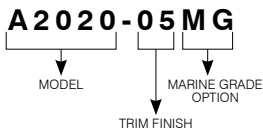

CODIFICATION EXAMPLE