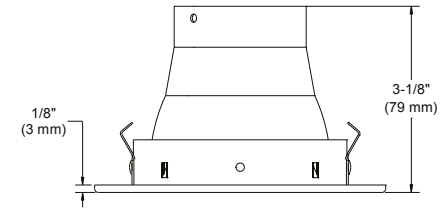

CODIFICATION EXAMPLE