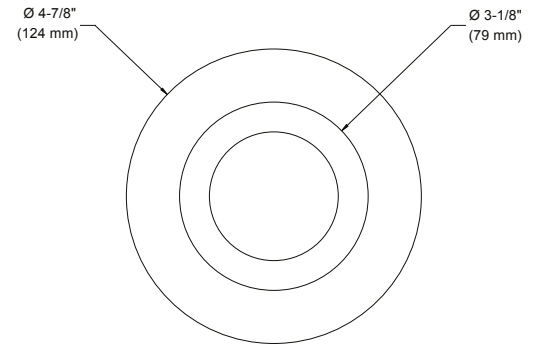

ORDERING CODE

MODEL	TRIM FINISHES	MARINE GRADE
A2020		
-01	White	MG (optional)
-02	Black	May be applied on finishes:
-03	Gold Plated 24K	-01, -02, -05, -06, -11 and -15
-04	Chrome	
-04BR	Brushed Chrome	
-05	Architectural Bronze	
-06	Antique Copper	
-11	Matte White	
-12BR	Brushed Nickel	
-13	Satin Nickel	
-15	Metallic Grey